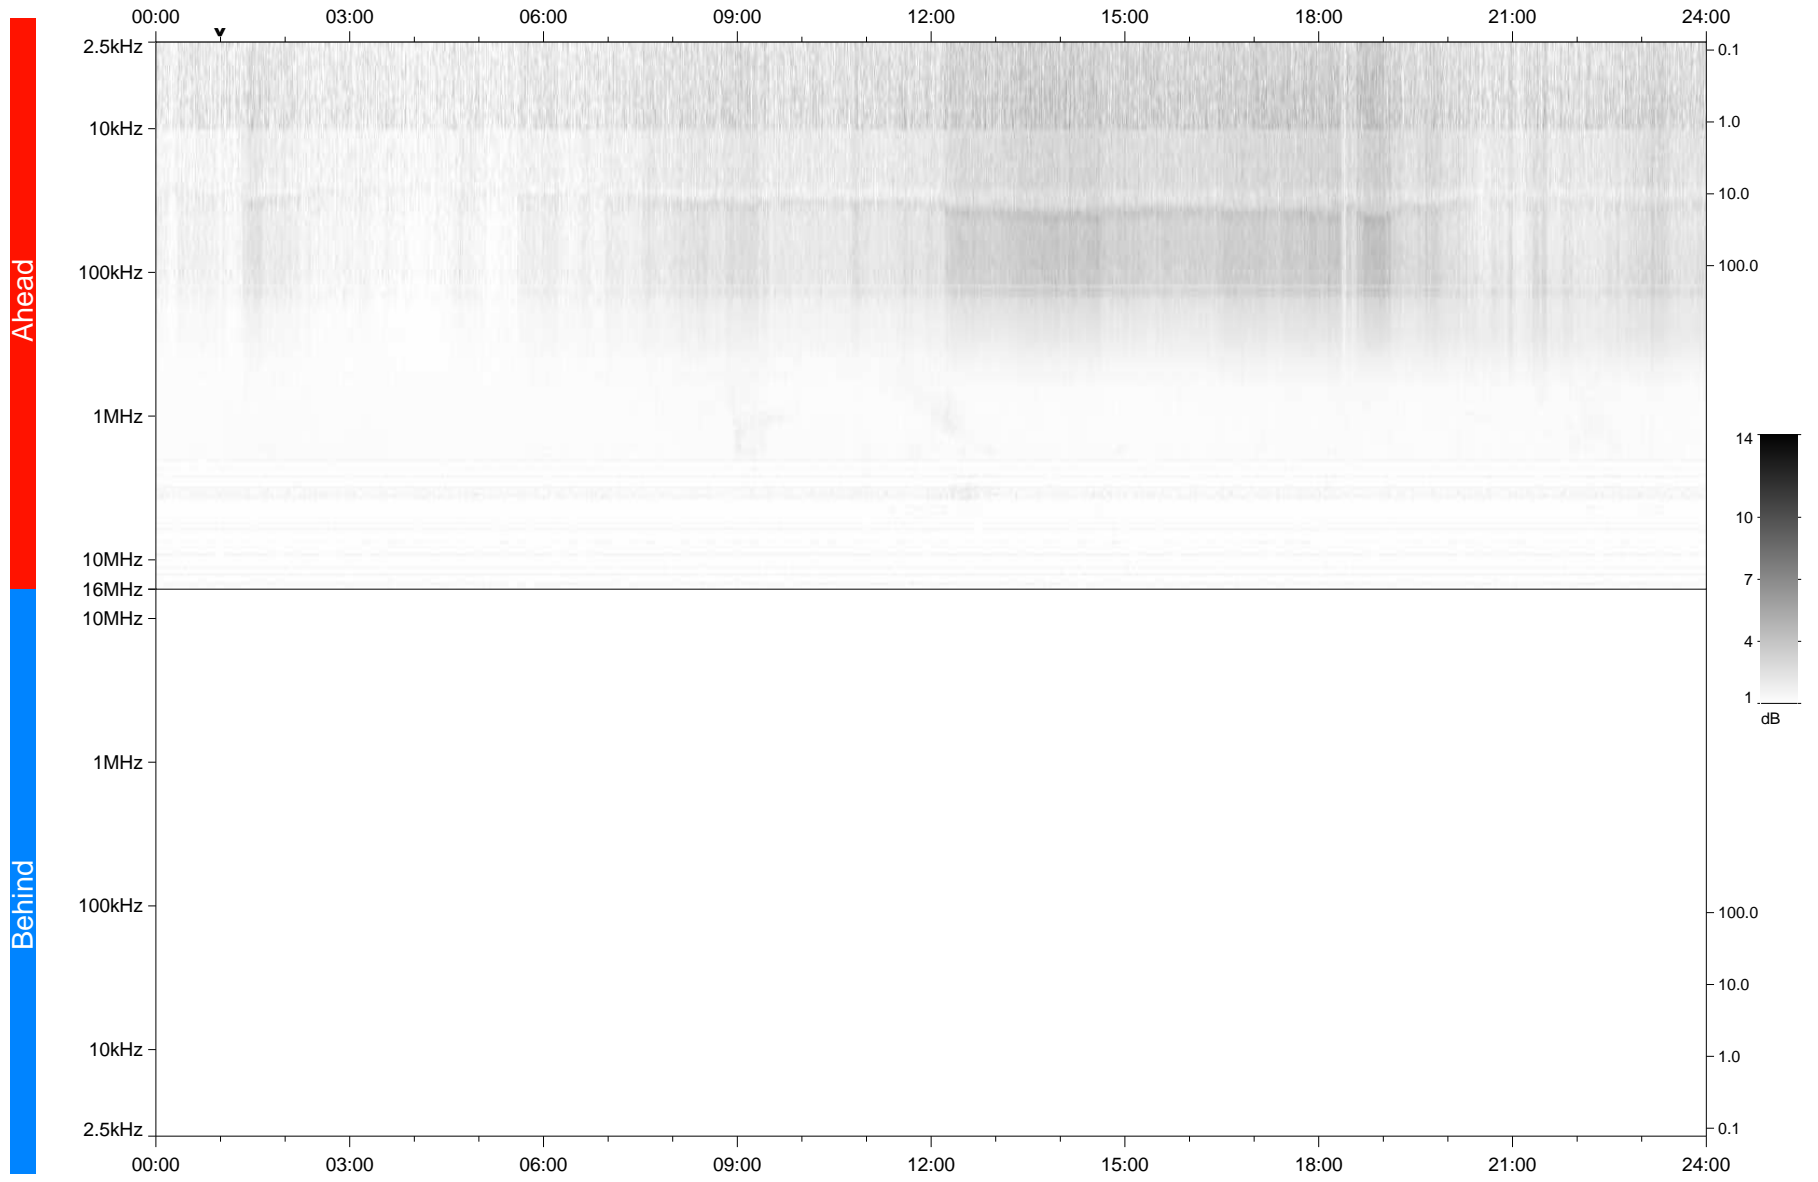

STEREO/WAVES Daily Summary - 05-Feb-2020 (DOY 036)

Ahead source file: swaves_ahead_2020_036_1_05.fin
Ahead PSE Angle: -77.7°

Behind PSE Angle: 78.2°
Behind source file: No STEREO-B data

Time (UTC)

file: stereo_swaves_daily-summary_gray_20200205_v04
made by: space.umn.edu on macOS with IDL 8.8.2 on 2022-10-03 12:11:03, with TLib V945 / dynspec V311