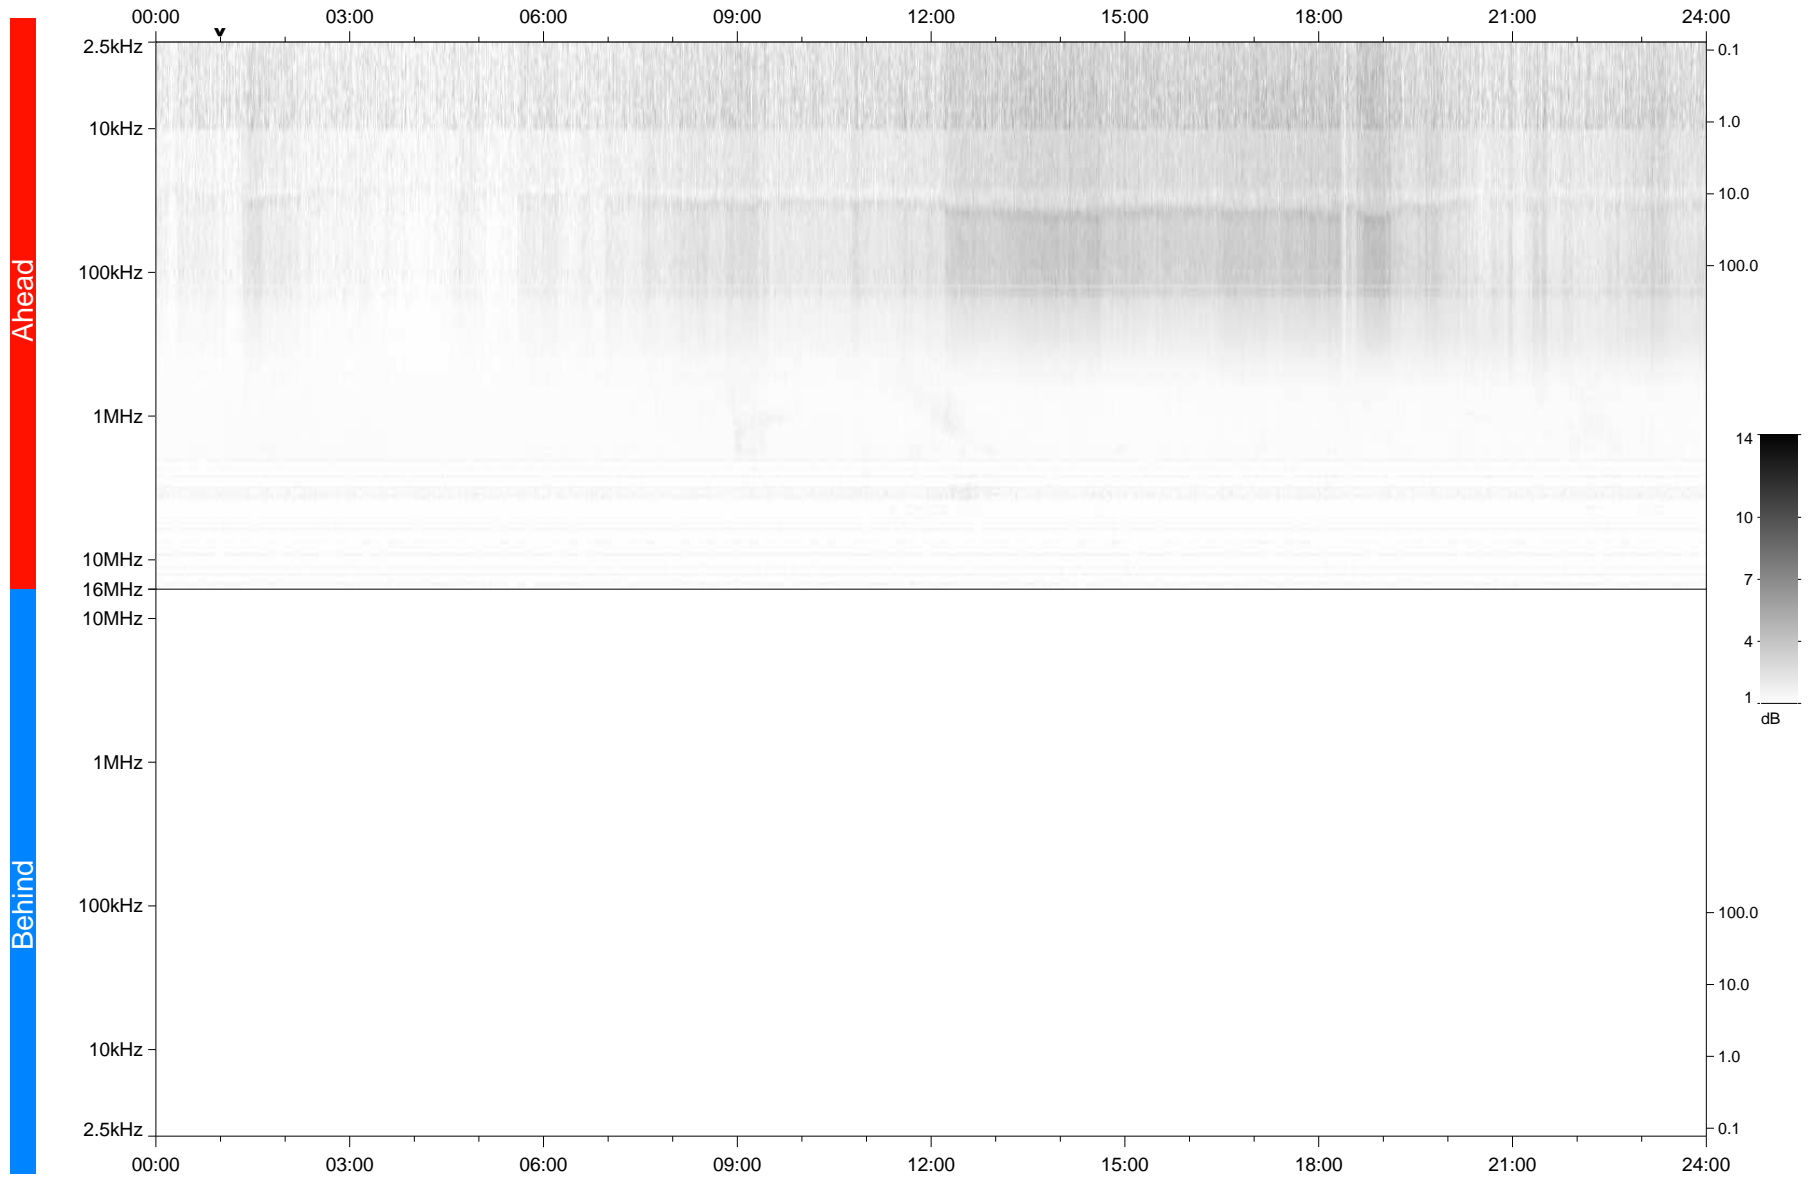

# STEREO/WAVES Daily Summary - 05-Feb-2020 (DOY 036)

Ahead source file: swaves\_ahead\_2020\_036\_1\_05.fin  
Ahead PSE Angle: -77.7°

Behind PSE Angle: 78.2°  
Behind source file: No STEREO-B data

Time (UTC)

file: stereo\_swaves\_daily-summary\_gray\_20200205\_v03  
made by: space.umn.edu on macOS with TDL 8.8.2 on 2022-09-15 11:43:12, with TLib V945 / dynspec V311