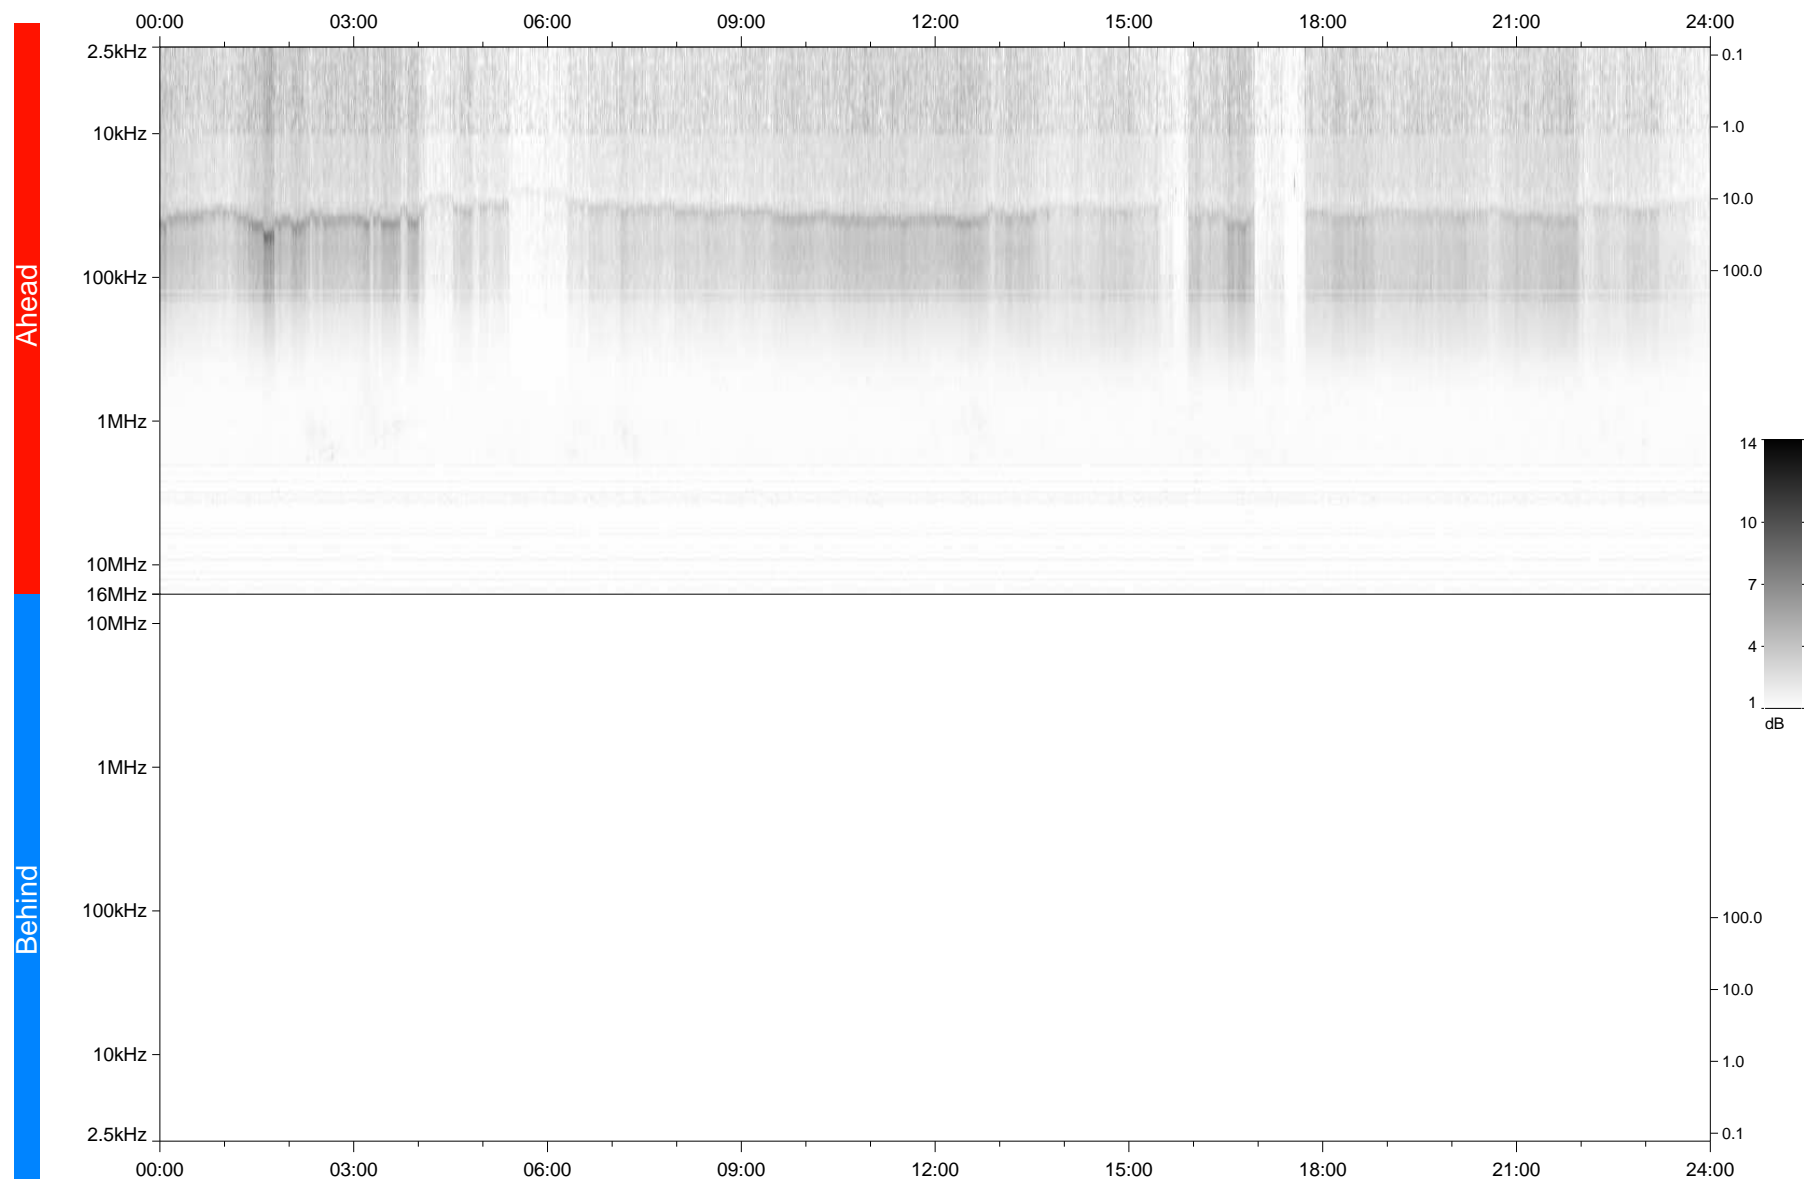

# STEREO/WAVES Daily Summary - 04-Feb-2020 (DOY 035)

Ahead source file: swaves\_ahead\_2020\_035\_1\_05.fin  
Ahead PSE Angle: -77.7°

Behind PSE Angle: 78.2°  
Behind source file: No STEREO-B data

Time (UTC)

file: stereo\_swaves\_daily-summary\_gray\_20200204\_v04  
made by: space.umn.edu on macOS with IDL 8.8.2 on 2022-10-03 12:09:33, with TLib V945 / dynspec V311