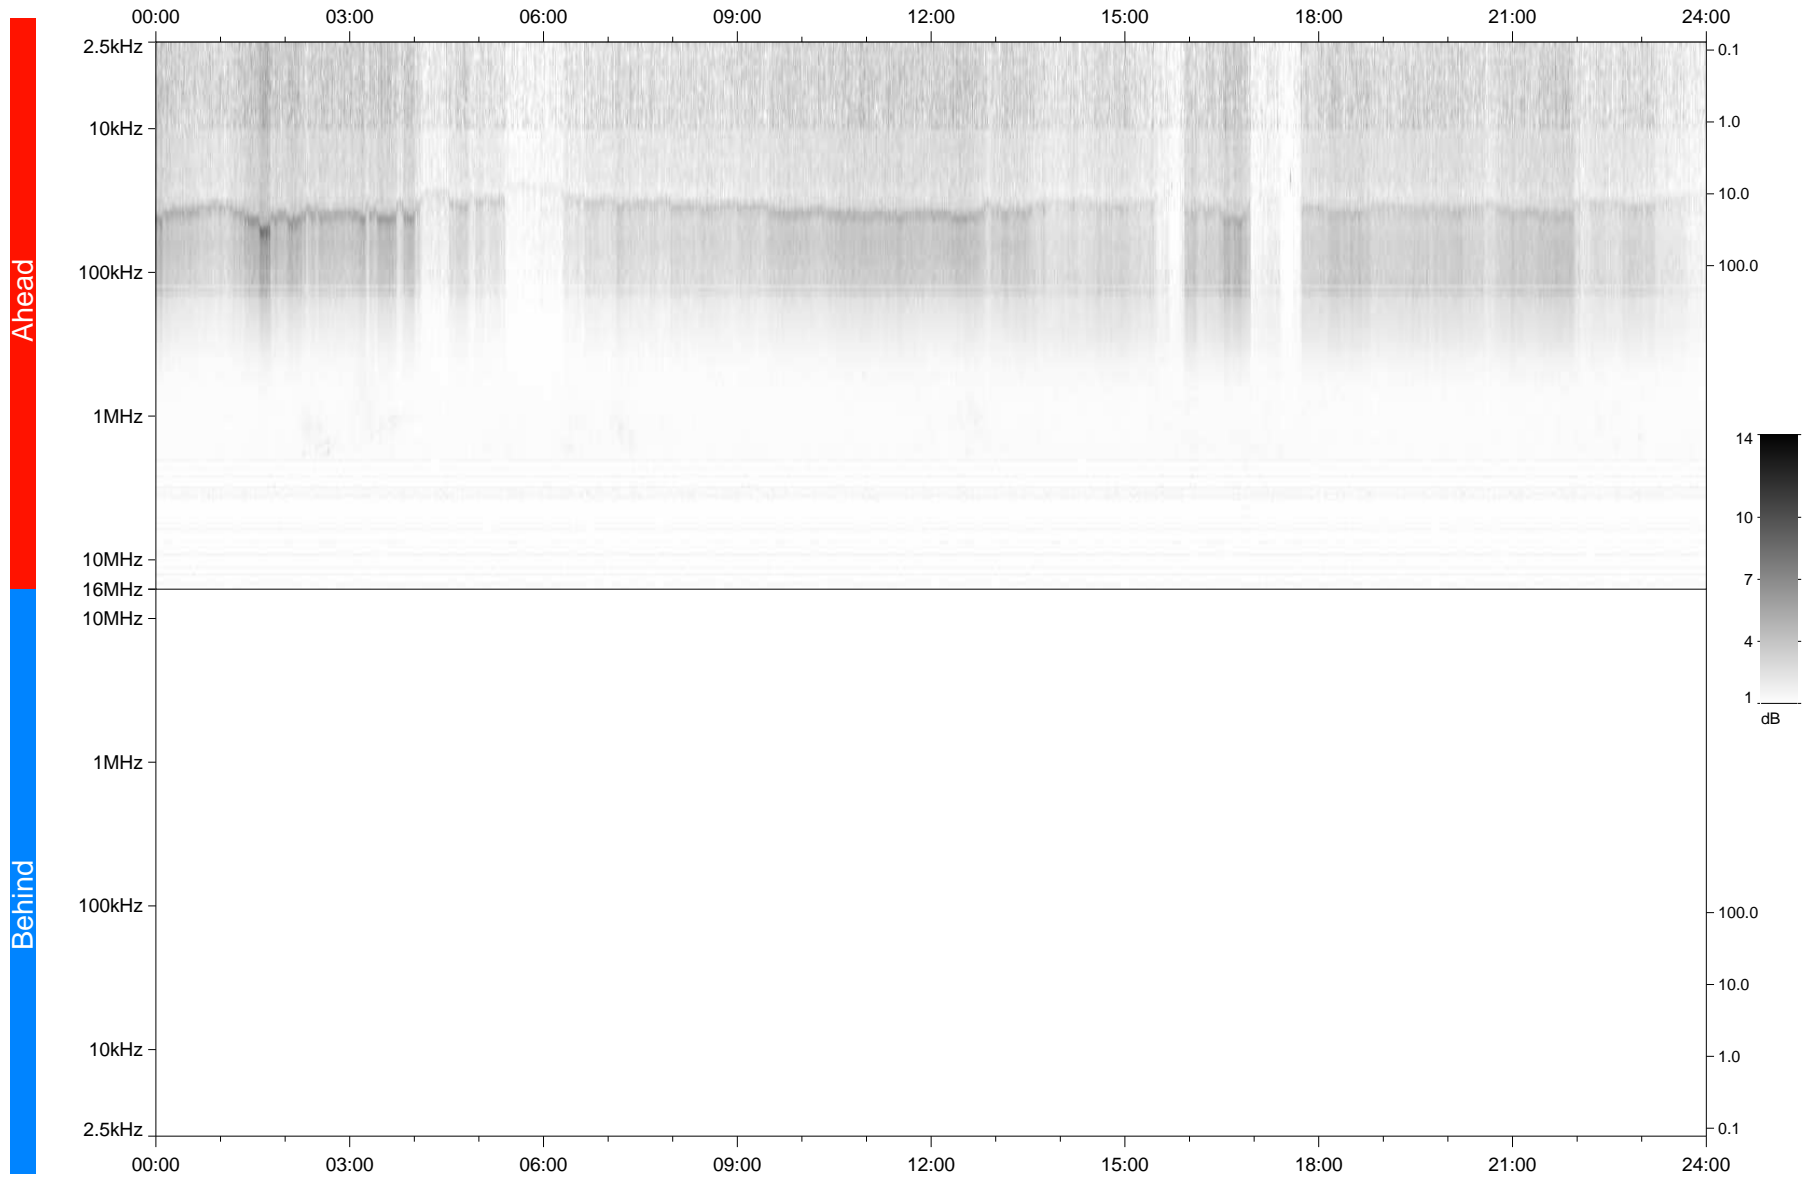

# STEREO/WAVES Daily Summary - 04-Feb-2020 (DOY 035)

Ahead source file: swaves\_ahead\_2020\_035\_1\_05.fin  
Ahead PSE Angle: -77.7°

Behind PSE Angle: 78.2°  
Behind source file: No STEREO-B data

Time (UTC)

file: stereo\_swaves\_daily-summary\_gray\_20200204\_v03  
made by: space.umn.edu on macOS with TDL 8.8.2 on 2022-09-15 11:41:51, with TLib V945 / dynspec V311