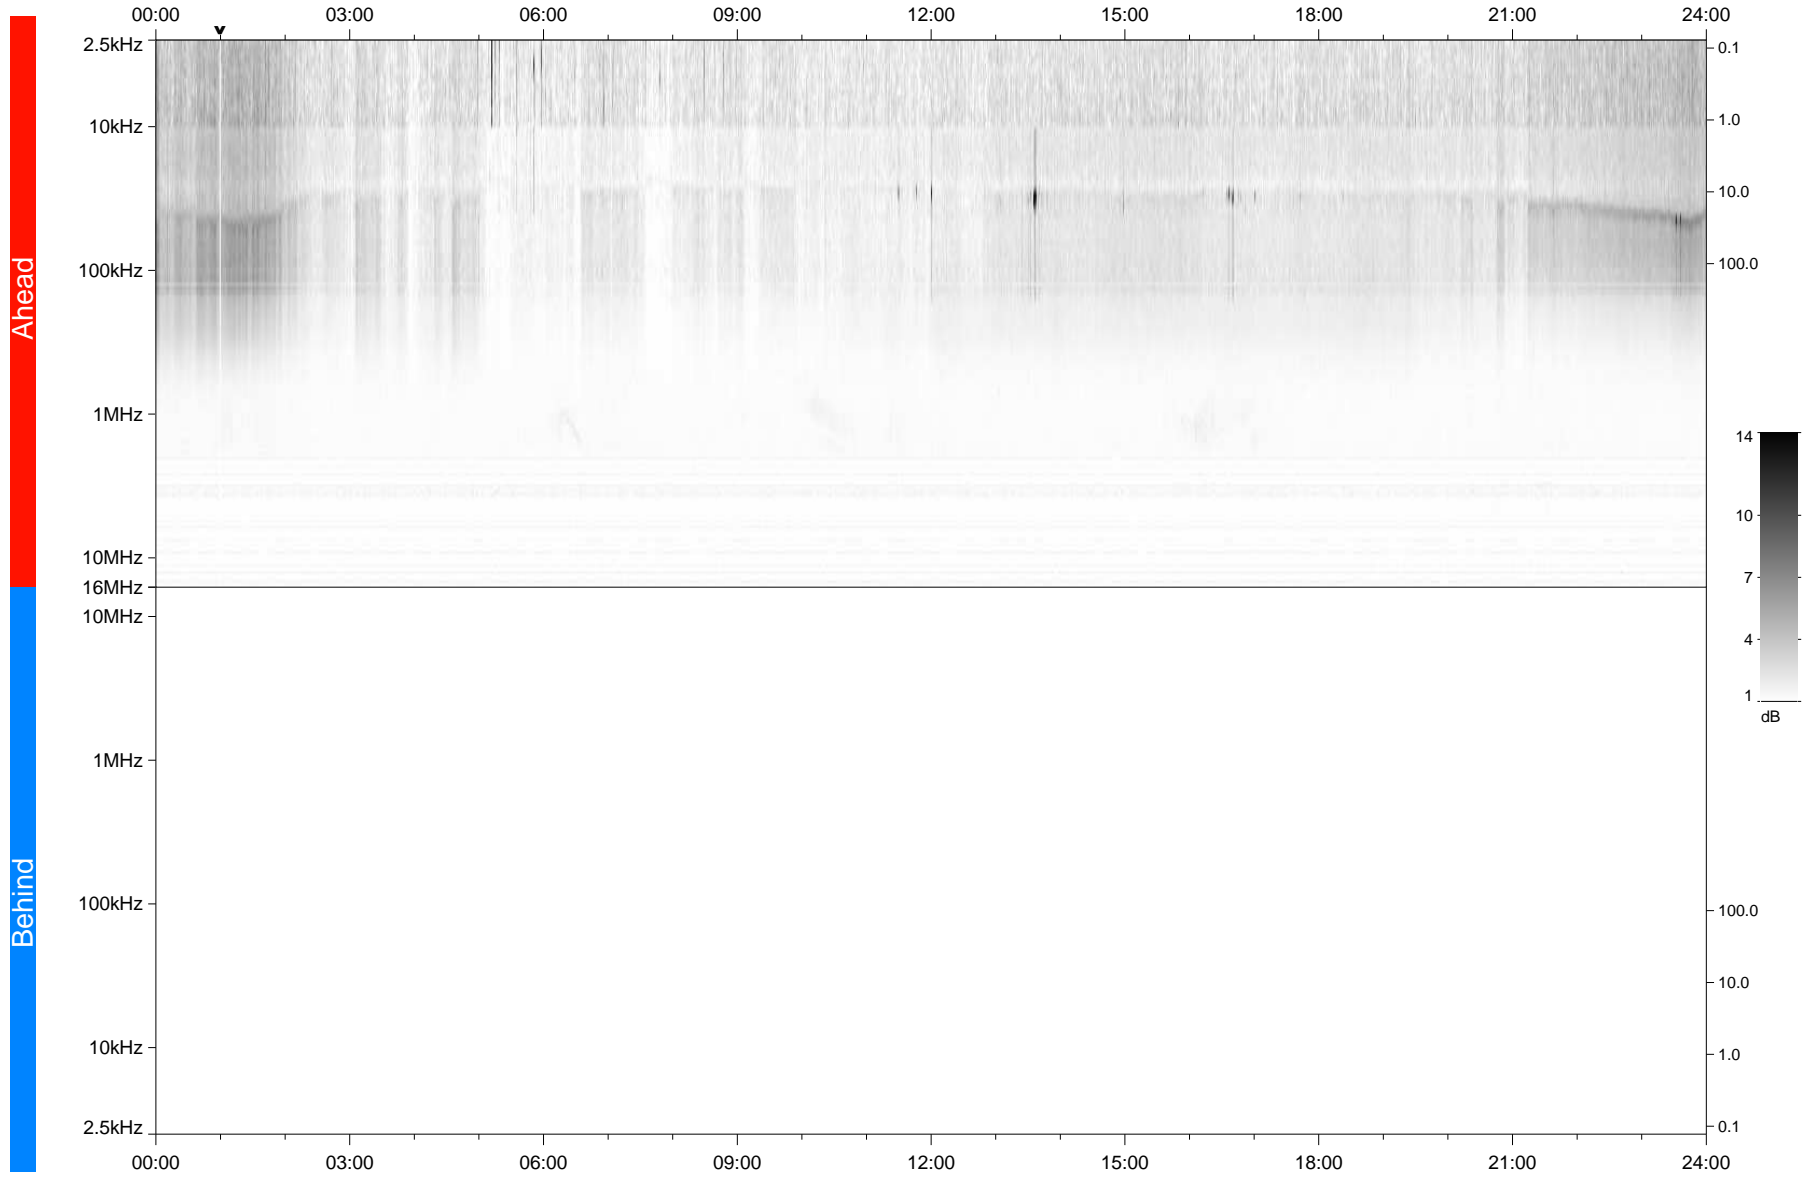

STEREO/WAVES Daily Summary - 03-Feb-2020 (DOY 034)

Ahead source file: swaves_ahead_2020_034_1_05.fin
Ahead PSE Angle: -77.8°

Behind PSE Angle: 78.3°
Behind source file: No STEREO-B data

Time (UTC)

file: stereo_swaves_daily-summary_gray_20200203_v04
made by: space.umn.edu on macOS with IDL 8.8.2 on 2022-10-03 12:08:03, with TMLib V945 / dynspec V311