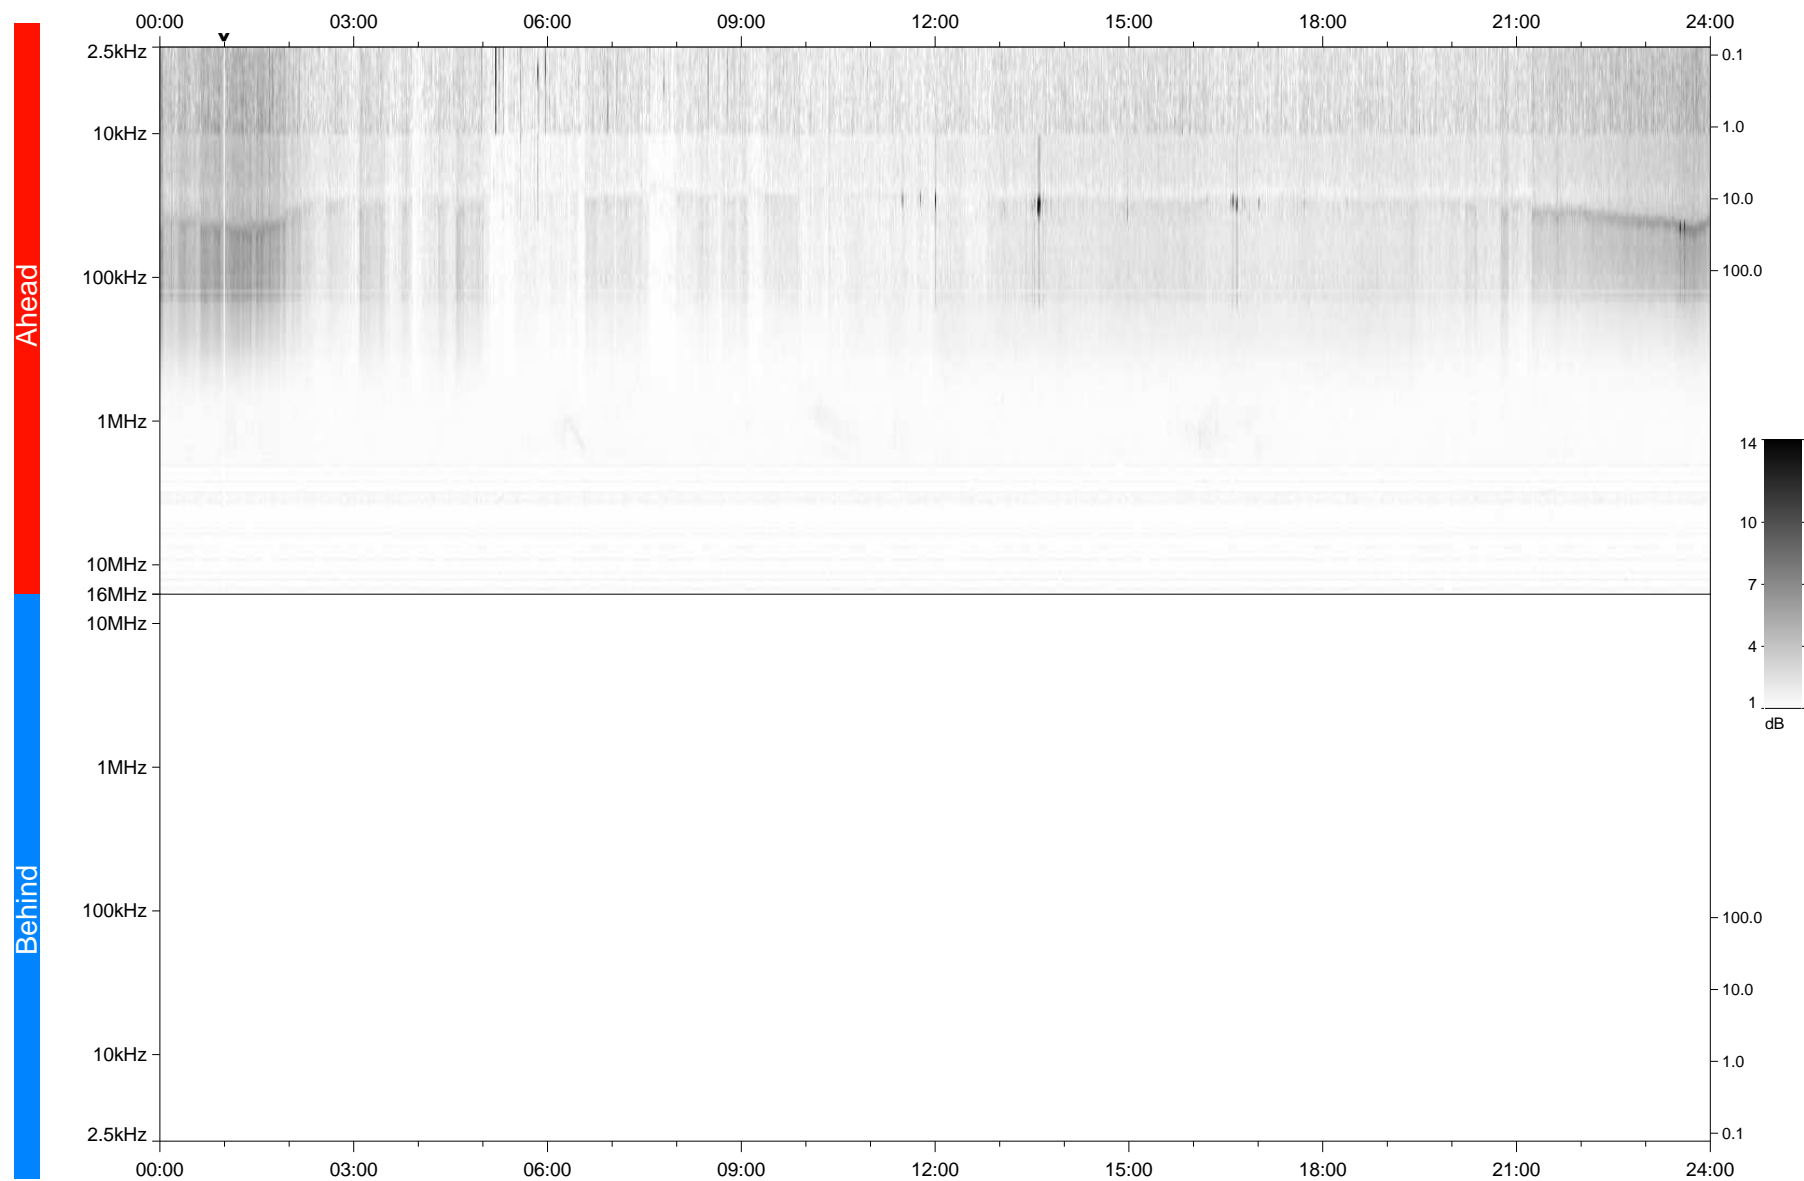

STEREO/WAVES Daily Summary - 03-Feb-2020 (DOY 034)

Ahead source file: swaves_ahead_2020_034_1_05.fin
Ahead PSE Angle: -77.8°

Behind PSE Angle: 78.3°
Behind source file: No STEREO-B data

Time (UTC)

file: stereo_swaves_daily-summary_gray_20200203_v03
made by: space.umn.edu on macOS with IDL 8.8.2 on 2022-09-15 11:40:28, with TMLib V945 / dynspec V311