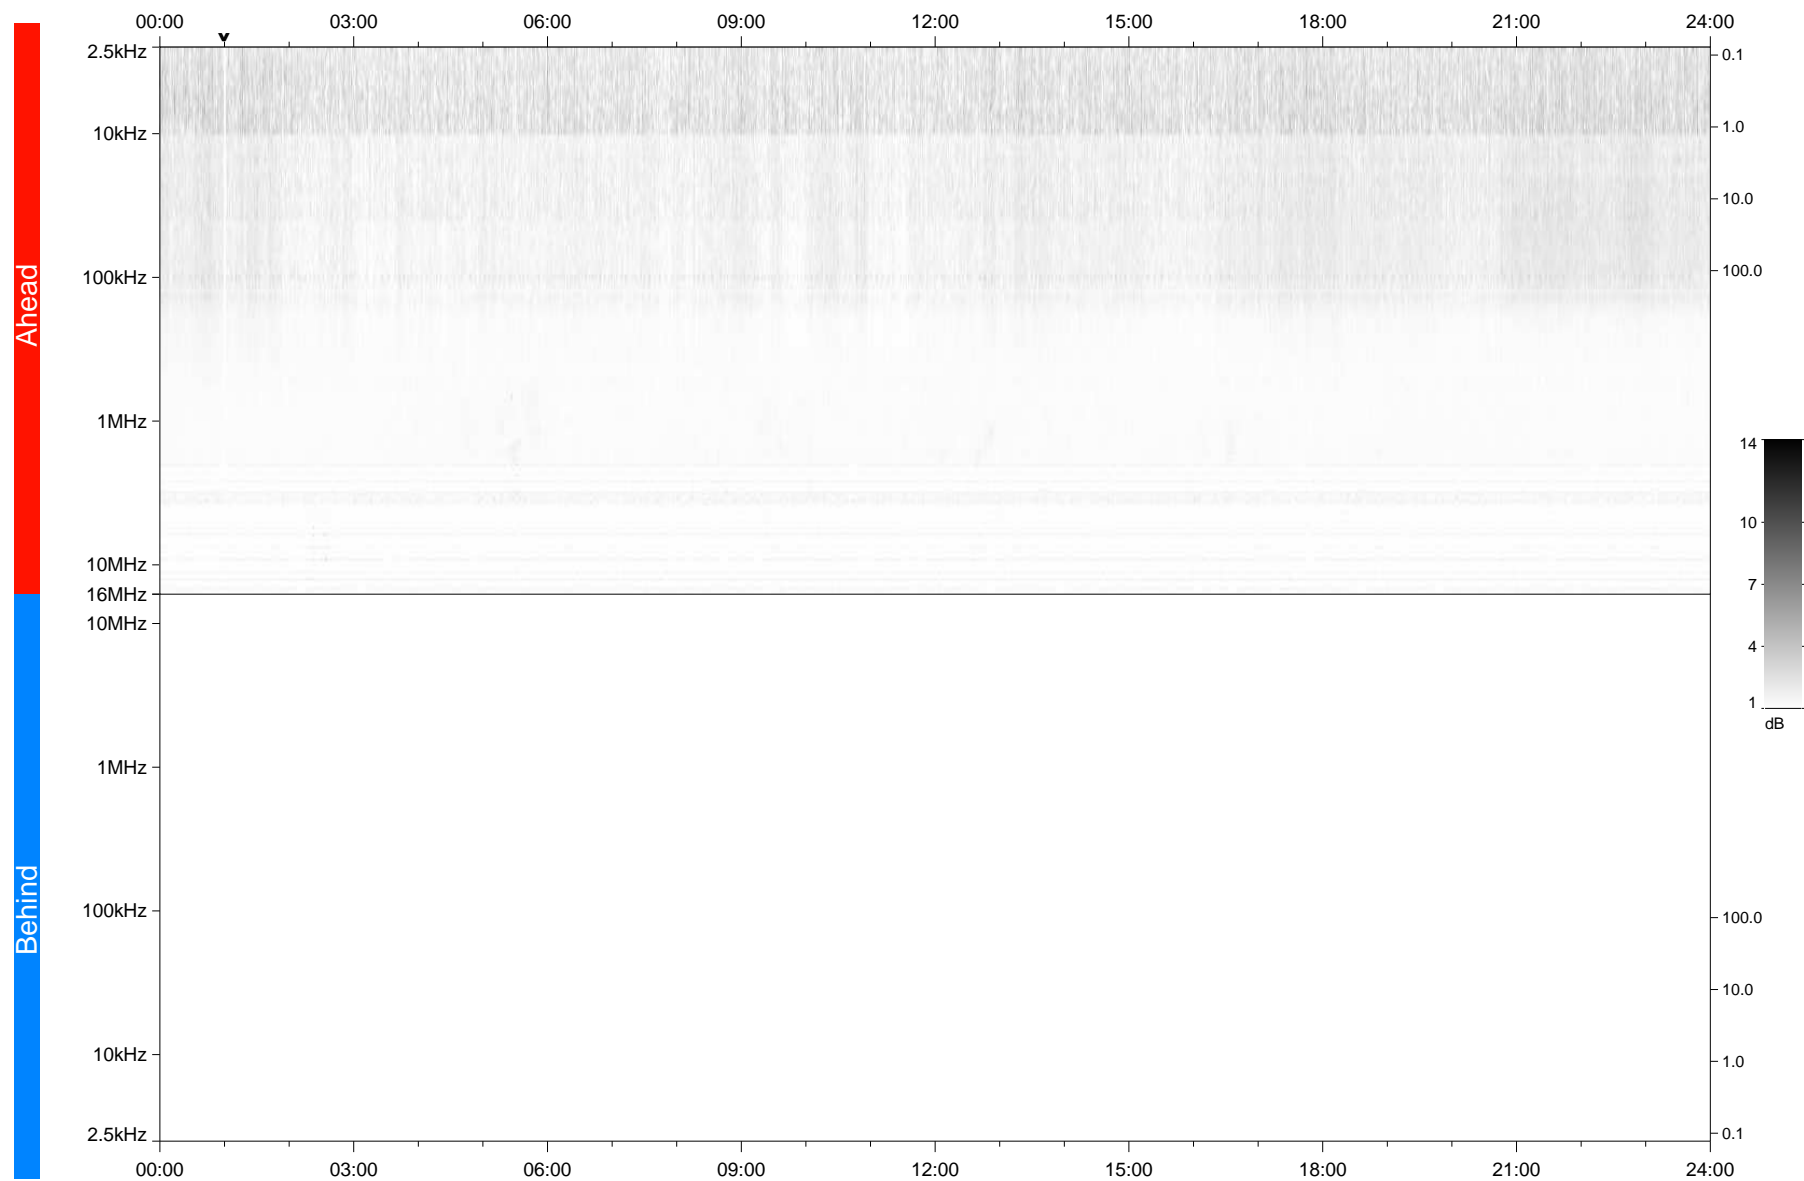

# STEREO/WAVES Daily Summary - 01-Feb-2020 (DOY 032)

Ahead source file: swaves\_ahead\_2020\_032\_1\_05.fin  
Ahead PSE Angle: -77.9°

Behind PSE Angle: 78.4°  
Behind source file: No STEREO-B data

Time (UTC)

file: stereo\_swaves\_daily-summary\_gray\_20200201\_v04  
made by: space.umn.edu on macOS with TDL 8.8.2 on 2022-10-03 12:05:01, with TLib V945 / dynspec V311