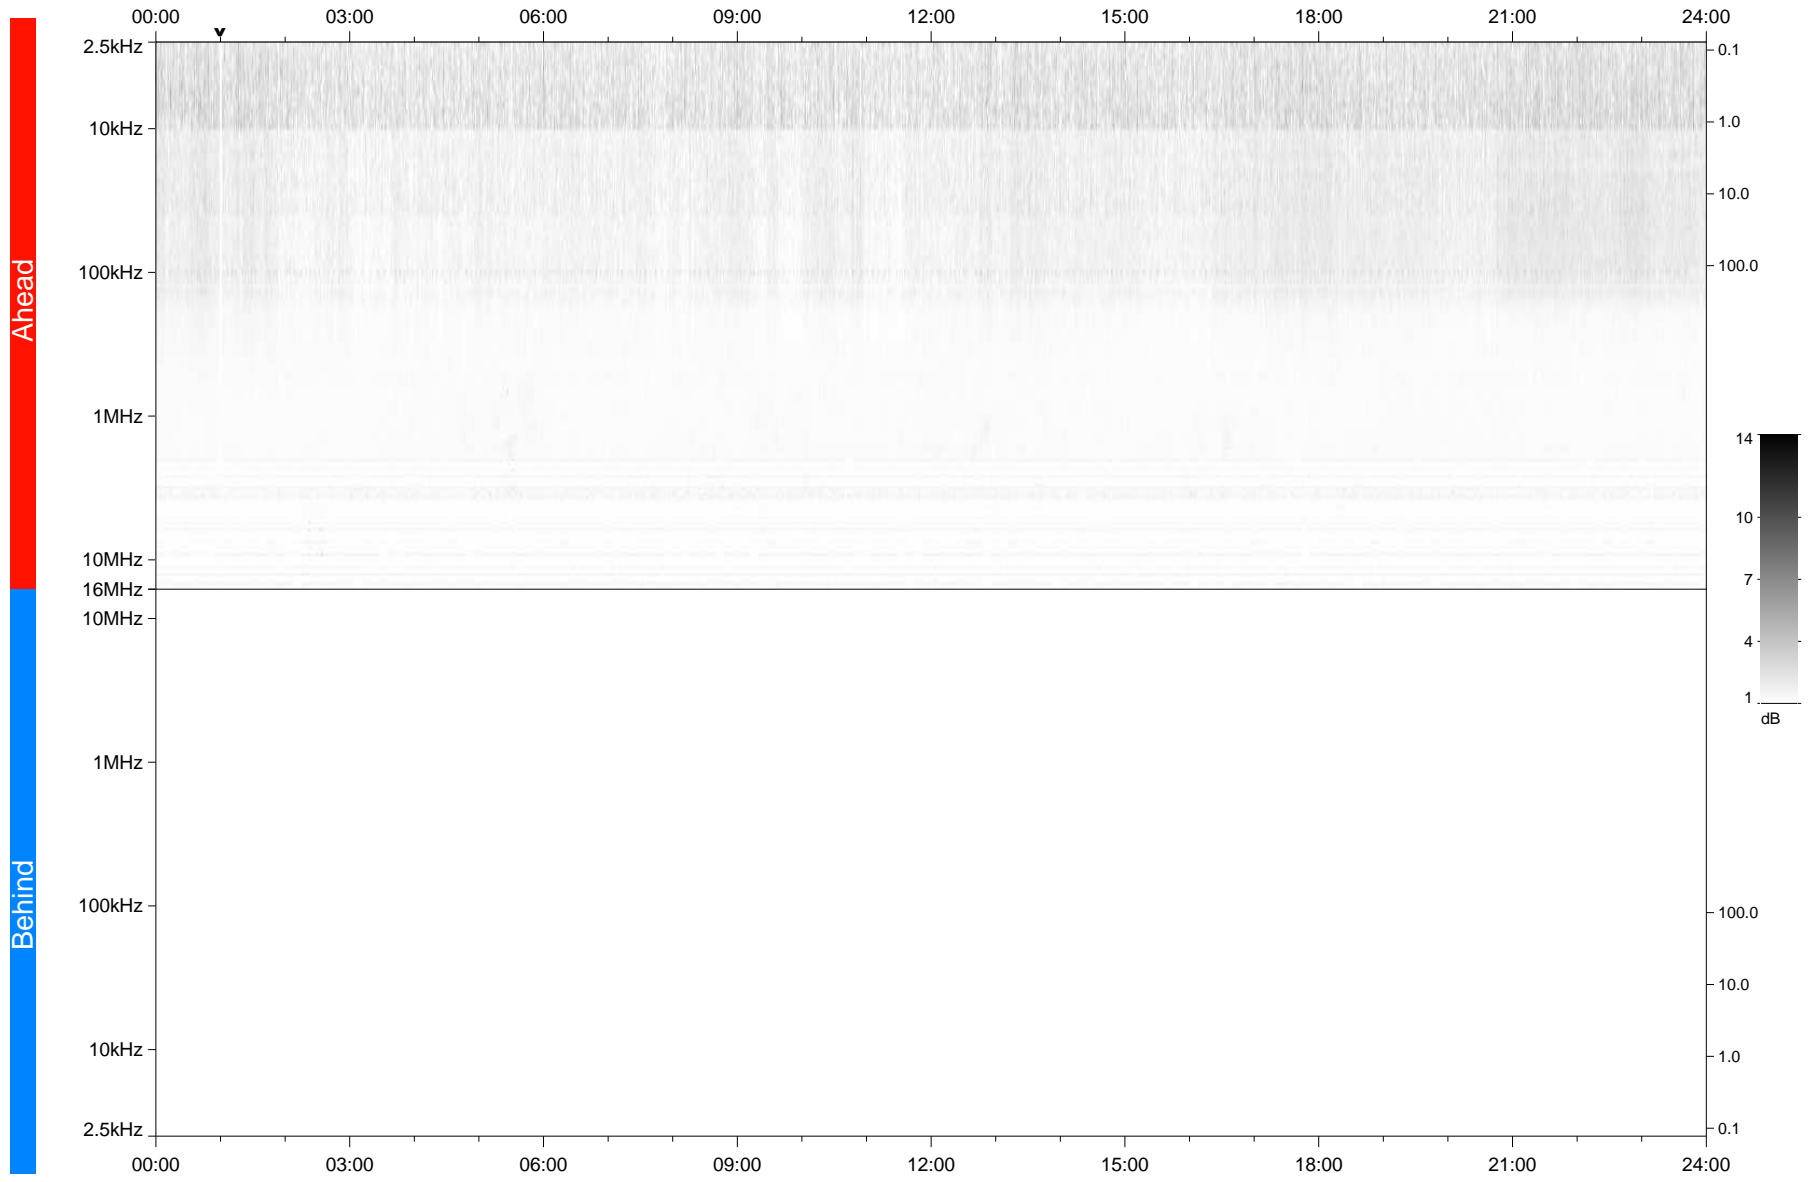

# STEREO/WAVES Daily Summary - 01-Feb-2020 (DOY 032)

Ahead source file: swaves\_ahead\_2020\_032\_1\_05.fin  
Ahead PSE Angle: -77.9°

Behind PSE Angle: 78.4°  
Behind source file: No STEREO-B data

Time (UTC)

file: stereo\_swaves\_daily-summary\_gray\_20200201\_v03  
made by: space.umn.edu on macOS with TDL 8.8.2 on 2022-09-15 11:37:43, with TLib V945 / dynspec V311