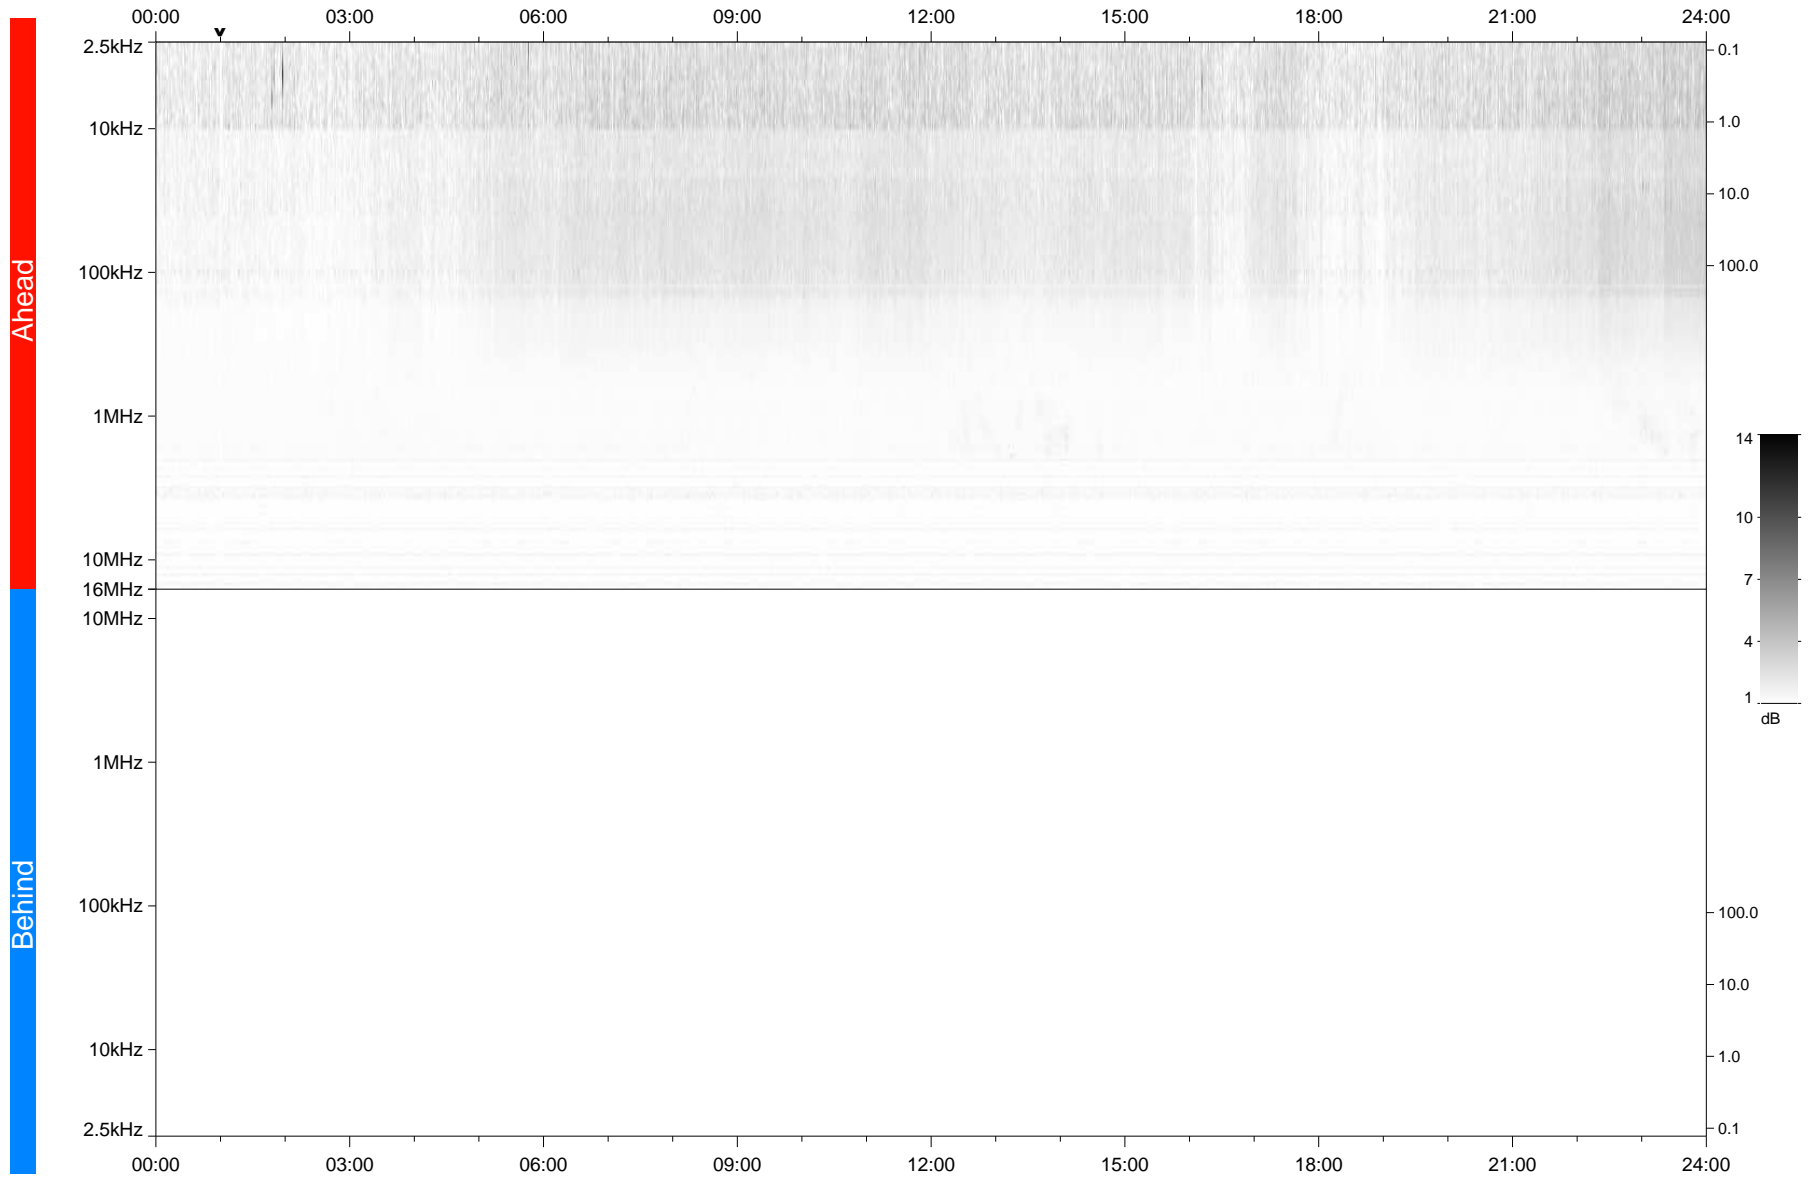

# STEREO/WAVES Daily Summary - 30-Jan-2020 (DOY 030)

Ahead source file: swaves\_ahead\_2020\_030\_1\_05.fin  
Ahead PSE Angle: -78.0°

Behind PSE Angle: 78.6°  
Behind source file: No STEREO-B data

Time (UTC)

file: stereo\_swaves\_daily-summary\_gray\_20200130\_v04  
made by: space.umn.edu on macOS with TDL 8.8.2 on 2022-10-03 12:02:03, with TLib V945 / dynspec V311