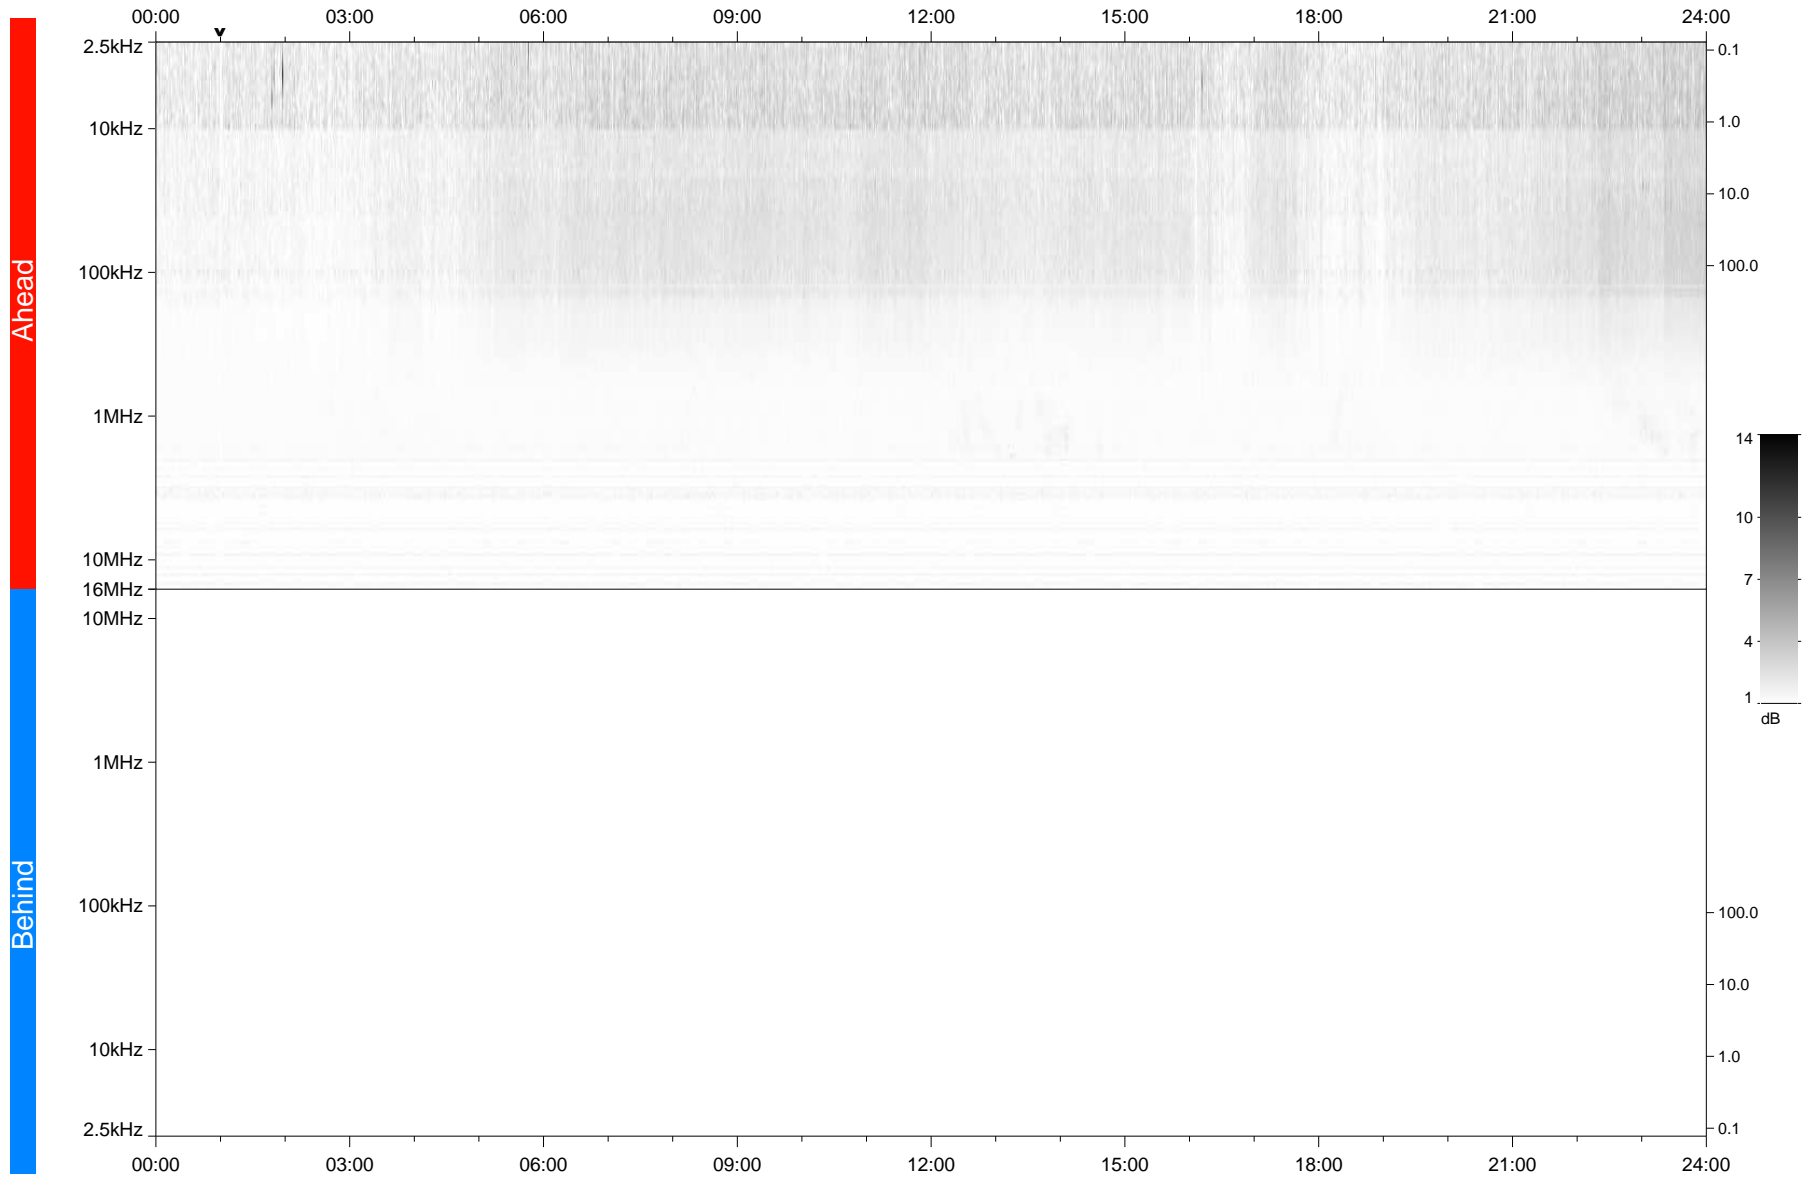

STEREO/WAVES Daily Summary - 30-Jan-2020 (DOY 030)

Ahead source file: swaves_ahead_2020_030_1_05.fin
Ahead PSE Angle: -78.0°

Behind PSE Angle: 78.6°
Behind source file: No STEREO-B data

Time (UTC)

file: stereo_swaves_daily-summary_gray_20200130_v03
made by: space.umn.edu on macOS with TDL 8.8.2 on 2022-09-15 11:35:00, with TLib V945 / dynspec V311