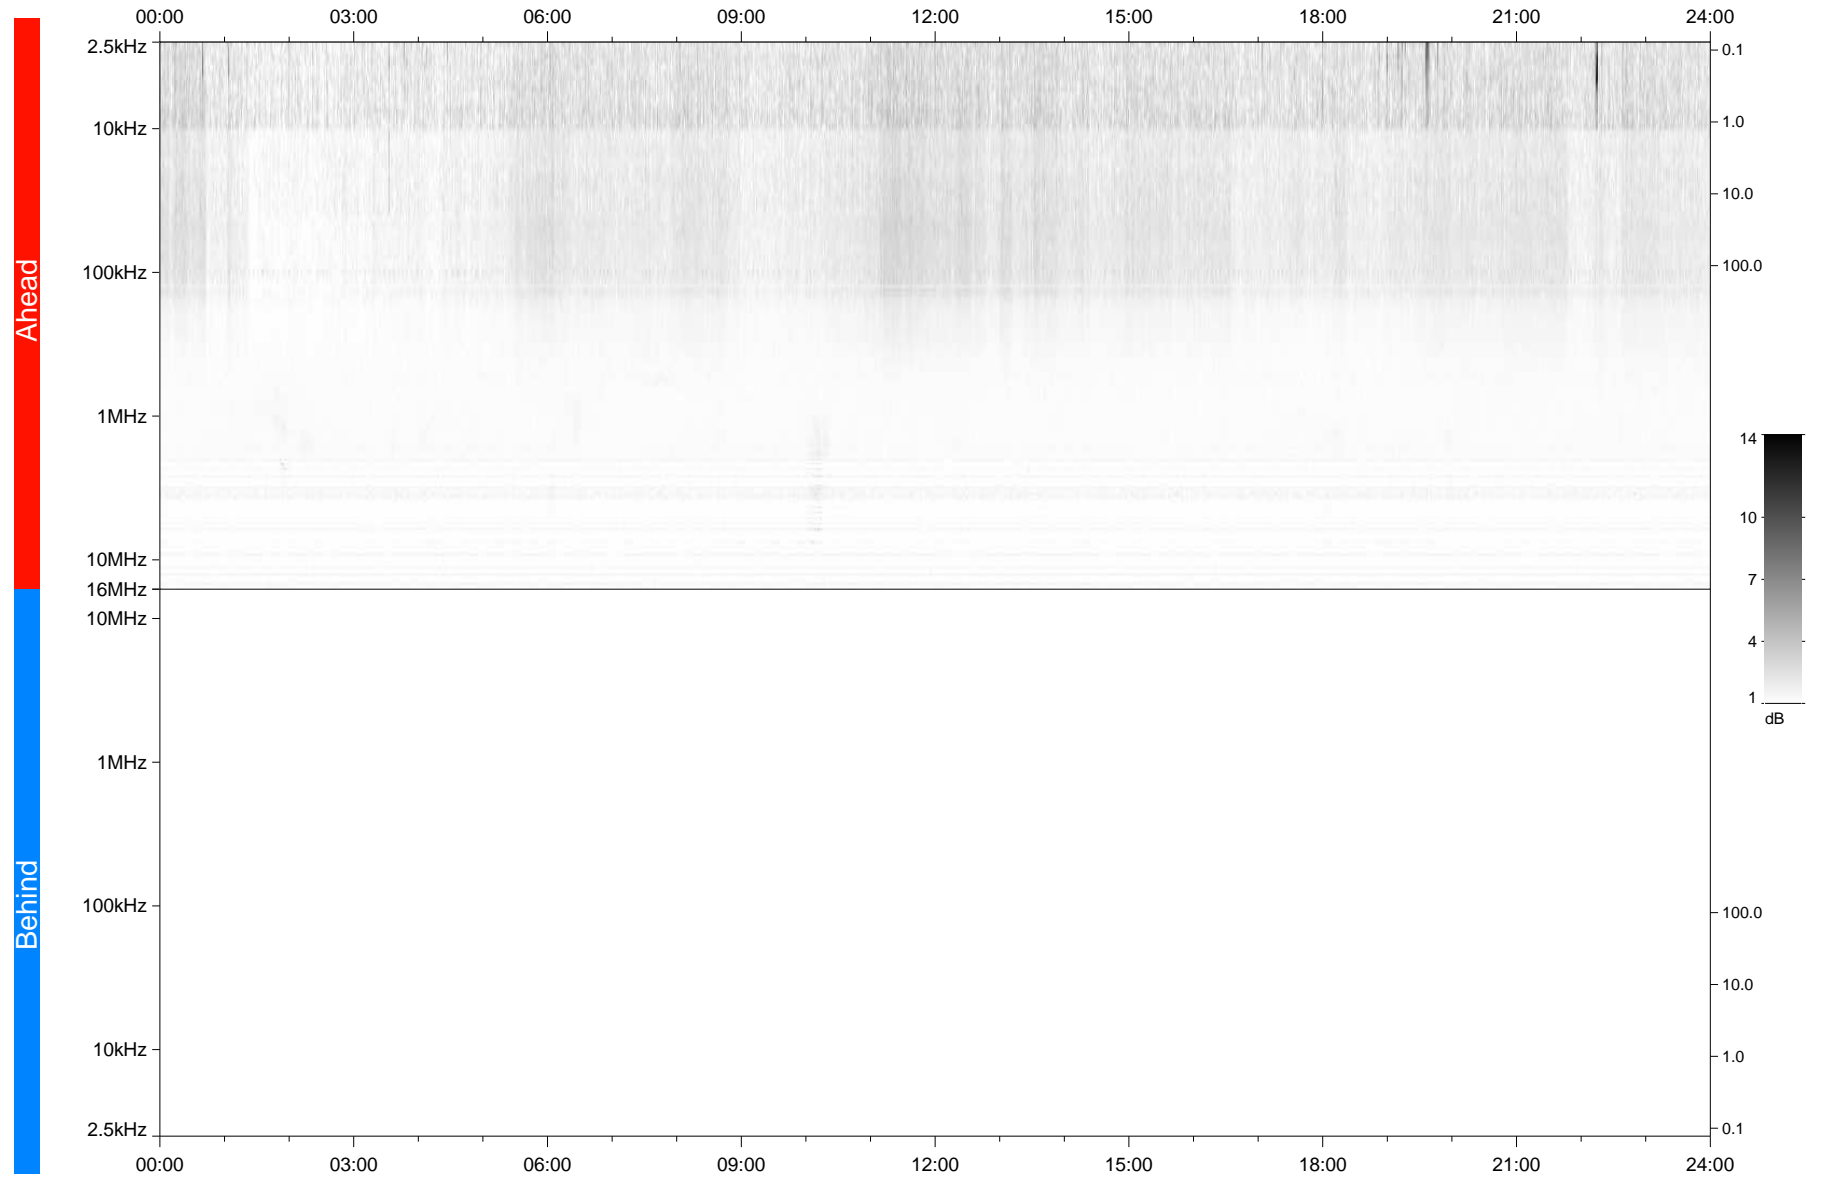

STEREO/WAVES Daily Summary - 29-Jan-2020 (DOY 029)

Ahead source file: swaves_ahead_2020_029_1_05.fin
Ahead PSE Angle: -77.9°

Behind PSE Angle: 78.7°
Behind source file: No STEREO-B data

Time (UTC)

file: stereo_swaves_daily-summary_gray_20200129_v04
made by: space.umn.edu on macOS with IDL 8.8.2 on 2022-10-03 12:00:34, with TLib V945 / dynspec V311