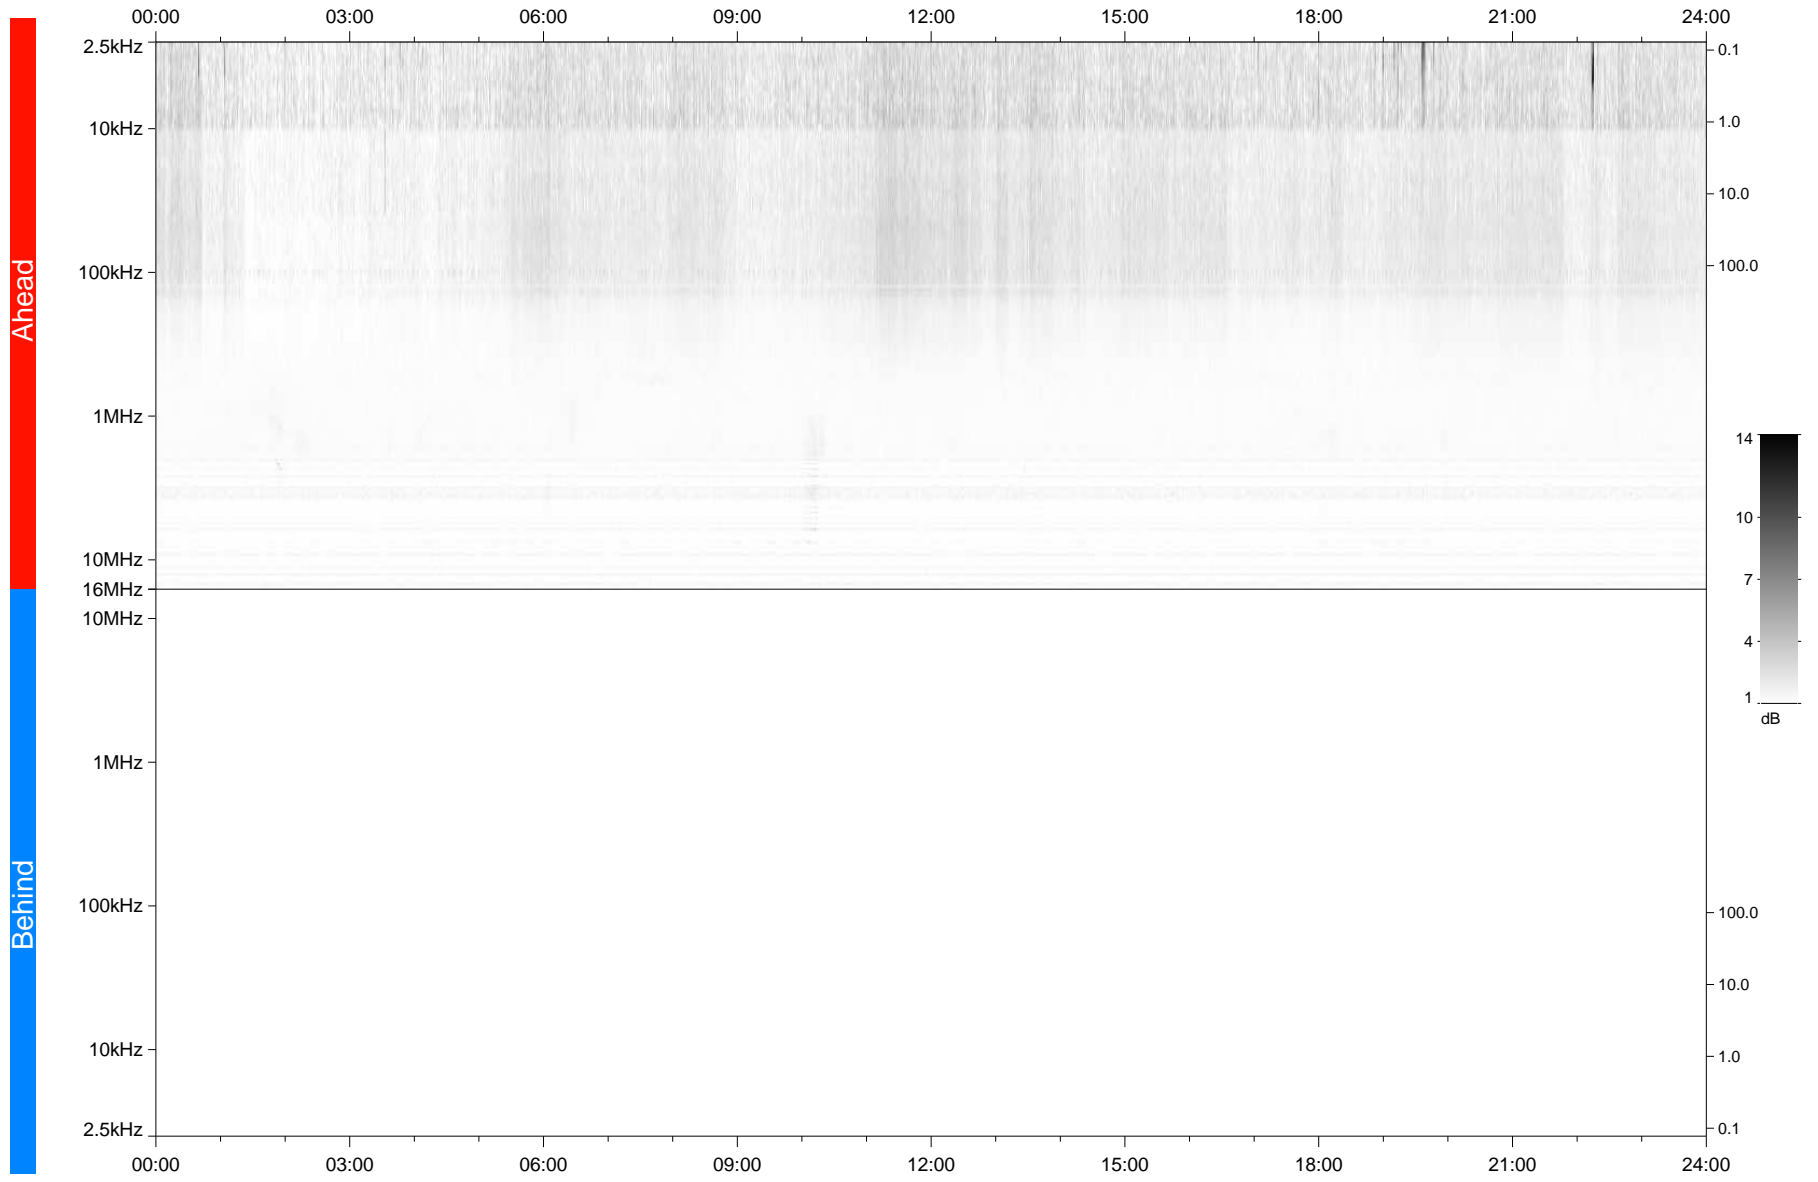

# STEREO/WAVES Daily Summary - 29-Jan-2020 (DOY 029)

Ahead source file: swaves\_ahead\_2020\_029\_1\_05.fin  
Ahead PSE Angle: -77.9°

Behind PSE Angle: 78.7°  
Behind source file: No STEREO-B data

Time (UTC)

file: stereo\_swaves\_daily-summary\_gray\_20200129\_v03  
made by: space.umn.edu on macOS with TDL 8.8.2 on 2022-09-15 11:33:39, with TLib V945 / dynspec V311