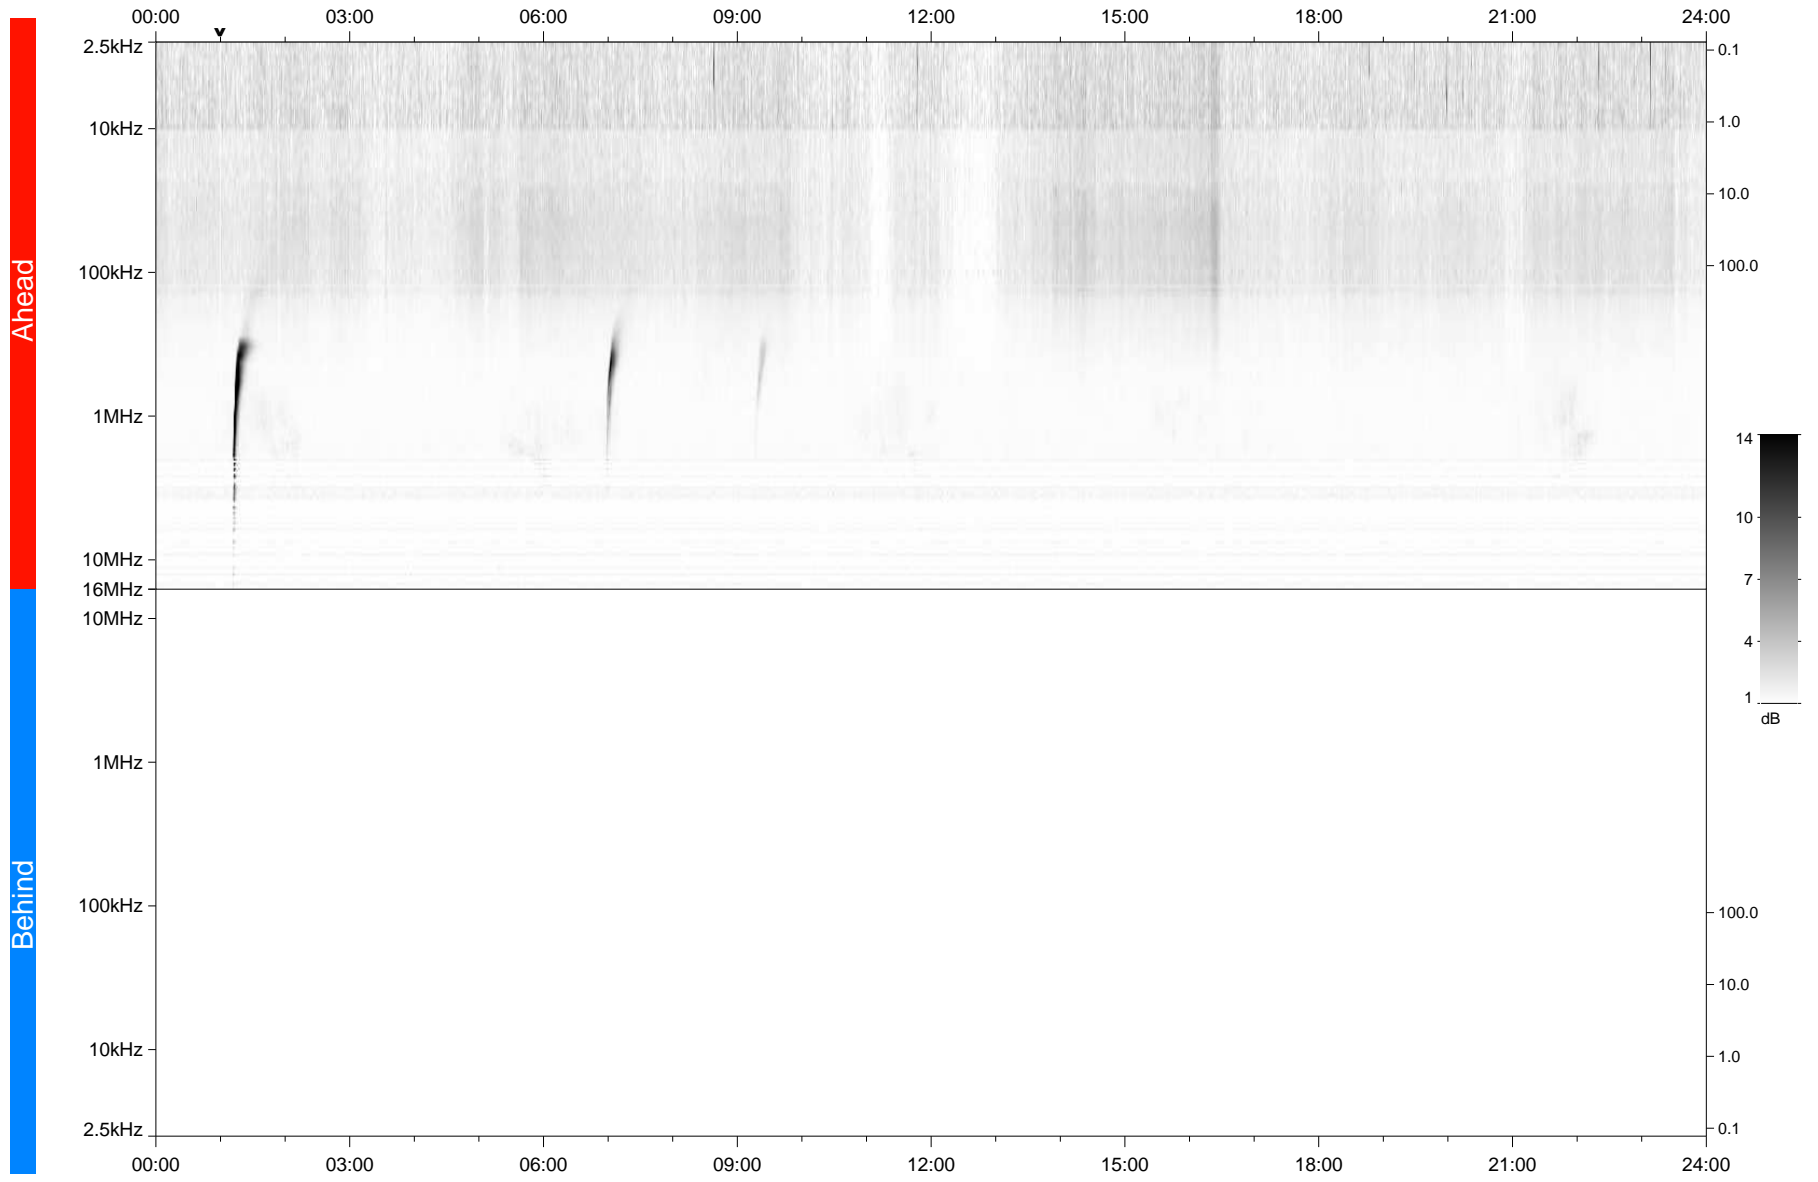

# STEREO/WAVES Daily Summary - 28-Jan-2020 (DOY 028)

Ahead source file: swaves\_ahead\_2020\_028\_1\_05.fin  
Ahead PSE Angle: -77.9°

Behind PSE Angle: 78.8°  
Behind source file: No STEREO-B data

Time (UTC)

file: stereo\_swaves\_daily-summary\_gray\_20200128\_v04  
made by: space.umn.edu on macOS with IDL 8.8.2 on 2022-10-03 11:59:04, with TLib V945 / dynspec V311