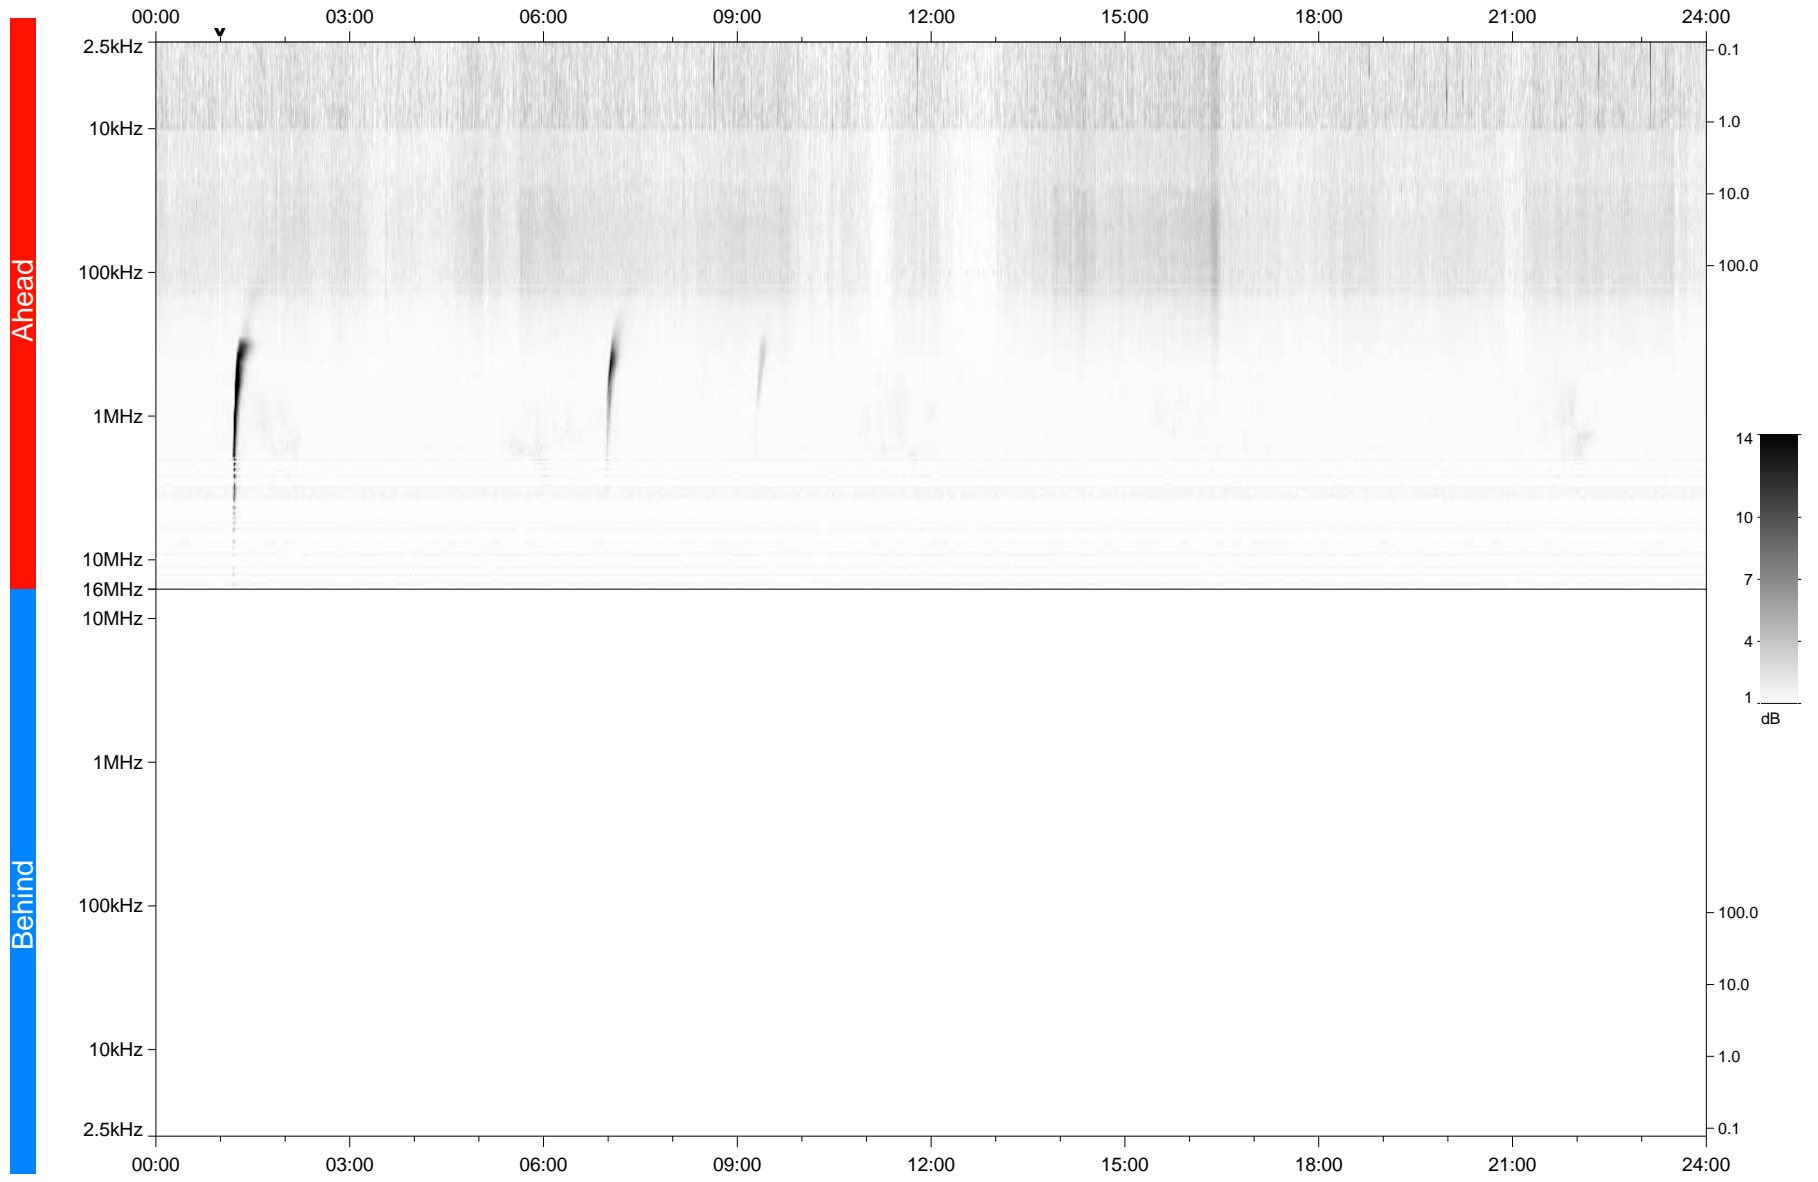

STEREO/WAVES Daily Summary - 28-Jan-2020 (DOY 028)

Ahead source file: swaves_ahead_2020_028_1_05.fin
Ahead PSE Angle: -77.9°

Behind PSE Angle: 78.8°
Behind source file: No STEREO-B data

Time (UTC)

file: stereo_swaves_daily-summary_gray_20200128_v03
made by: space.umn.edu on macOS with IDL 8.8.2 on 2022-09-15 11:32:16, with TMLib V945 / dynspec V311