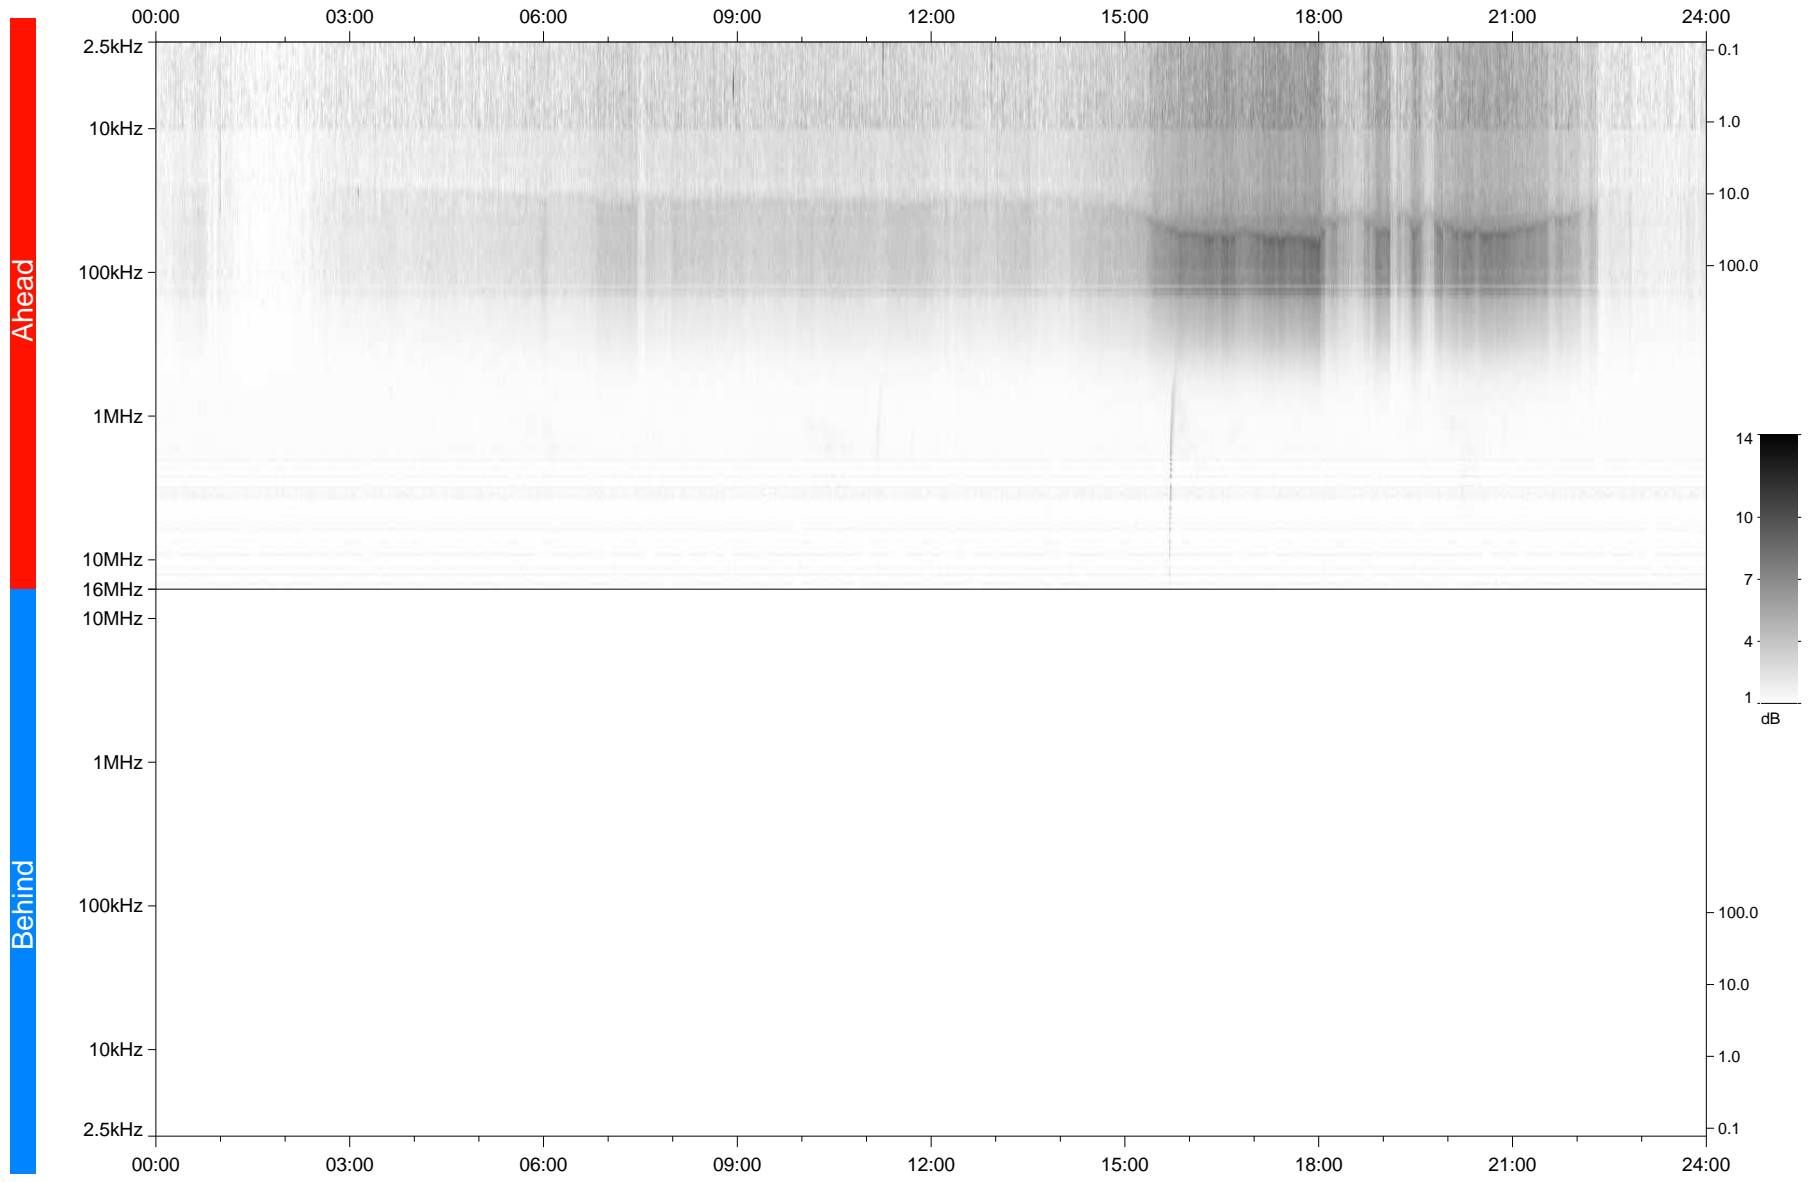

STEREO/WAVES Daily Summary - 27-Jan-2020 (DOY 027)

Ahead source file: swaves_ahead_2020_027_1_05.fin
Ahead PSE Angle: -78.0°

Behind PSE Angle: 78.9°
Behind source file: No STEREO-B data

Time (UTC)

file: stereo_swaves_daily-summary_gray_20200127_v04
made by: space.umn.edu on macOS with TDL 8.8.2 on 2022-10-03 11:57:35, with TLib V945 / dynspec V311