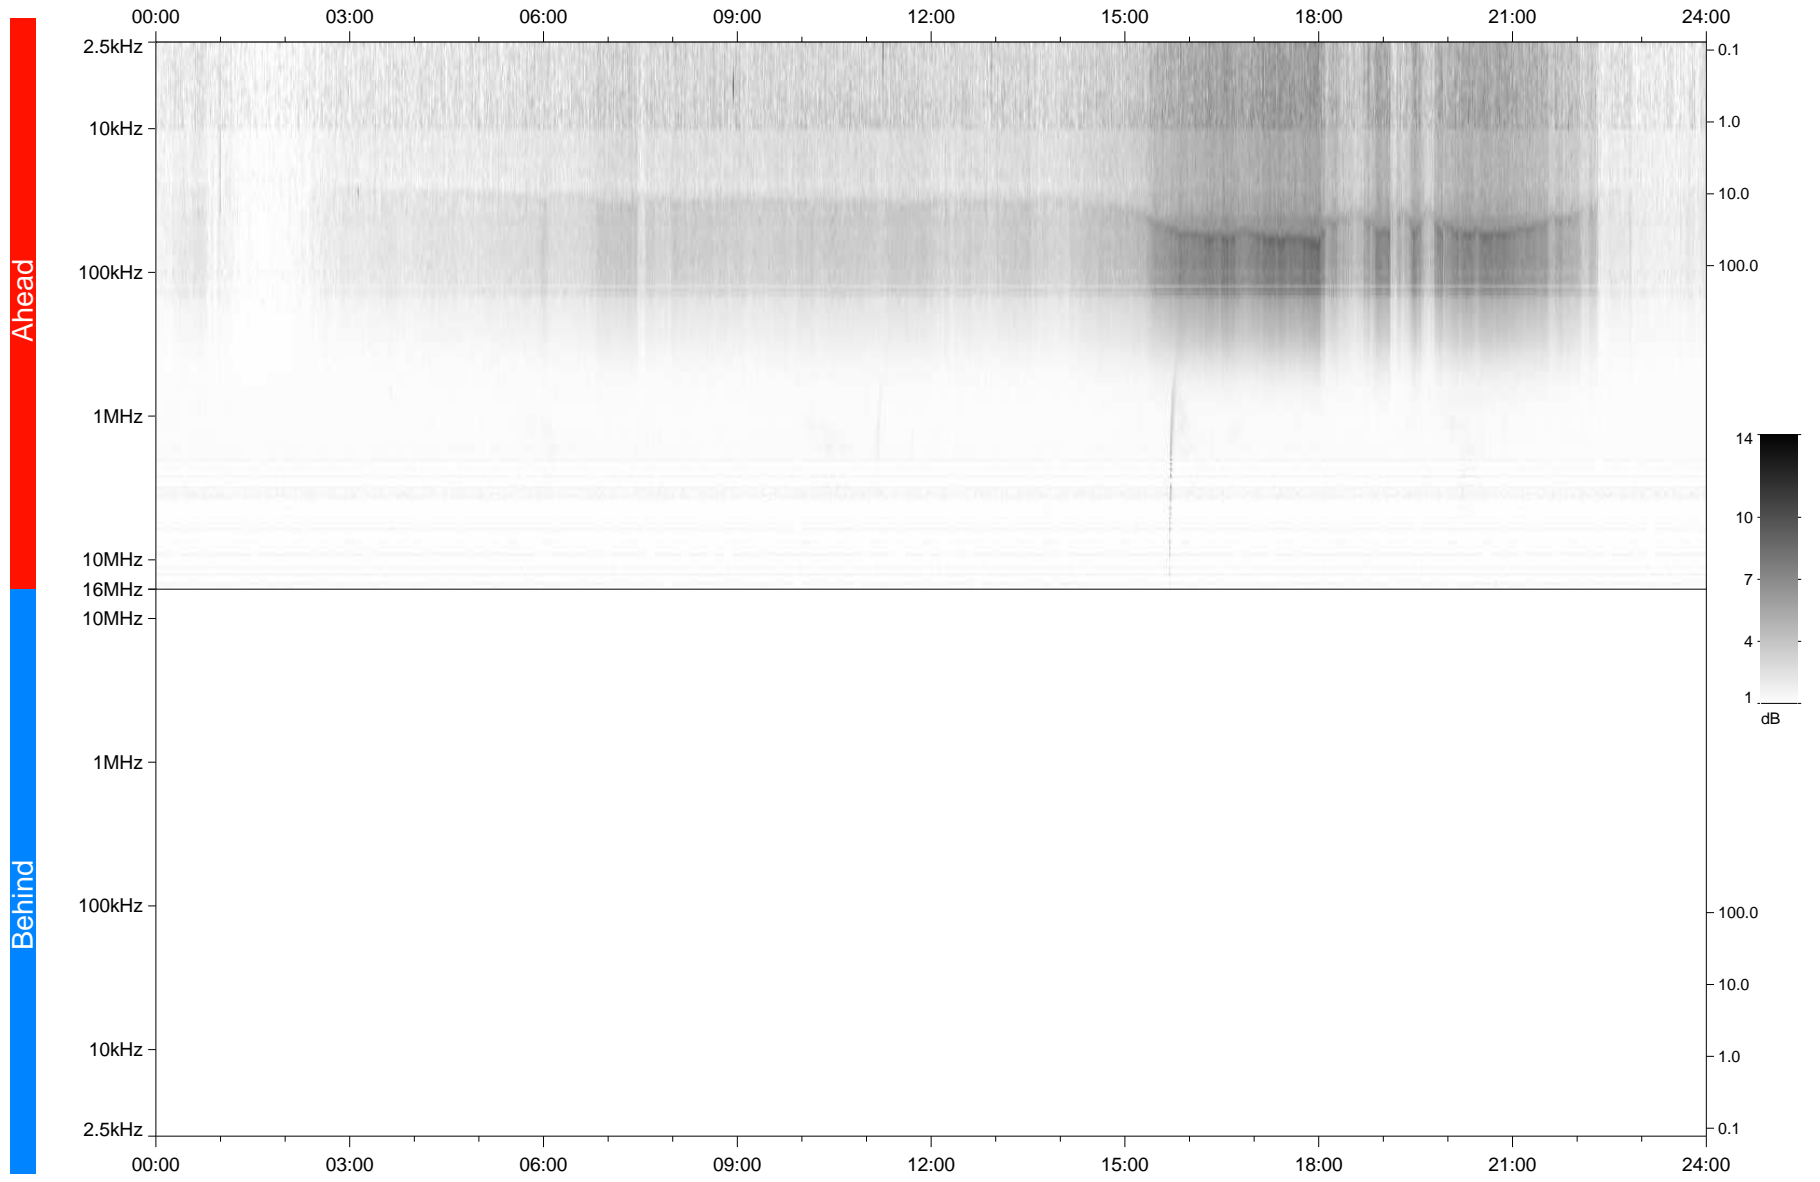

STEREO/WAVES Daily Summary - 27-Jan-2020 (DOY 027)

Ahead source file: swaves_ahead_2020_027_1_05.fin
Ahead PSE Angle: -78.0°

Behind PSE Angle: 78.9°
Behind source file: No STEREO-B data

Time (UTC)

file: stereo_swaves_daily-summary_gray_20200127_v03
made by: space.umn.edu on macOS with TDL 8.8.2 on 2022-09-15 11:30:55, with TLib V945 / dynspec V311