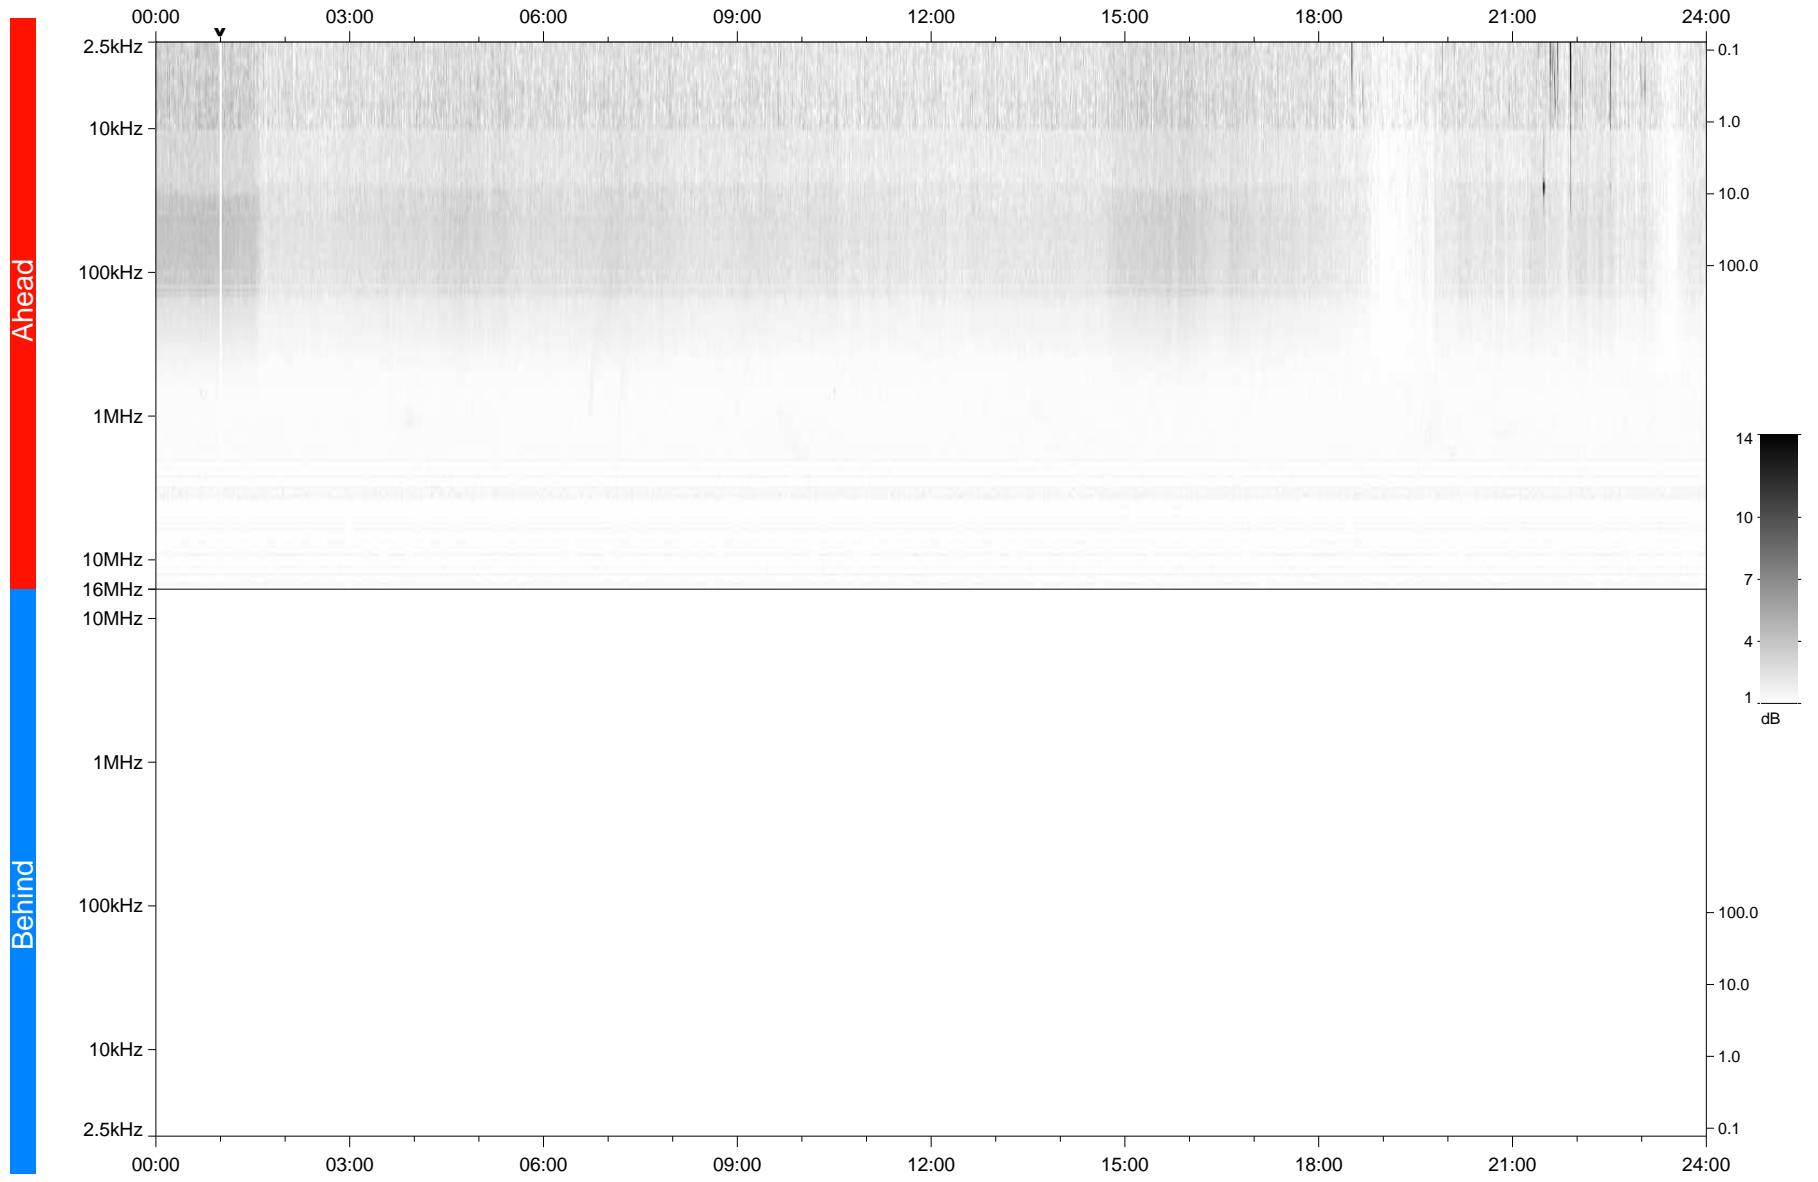

STEREO/WAVES Daily Summary - 26-Jan-2020 (DOY 026)

Ahead source file: swaves_ahead_2020_026_1_05.fin
Ahead PSE Angle: -78.0°

Behind PSE Angle: 78.9°
Behind source file: No STEREO-B data

Time (UTC)

file: stereo_swaves_daily-summary_gray_20200126_v03
made by: space.umn.edu on macOS with TDL 8.8.2 on 2022-09-15 11:29:32, with TLib V945 / dynspec V311