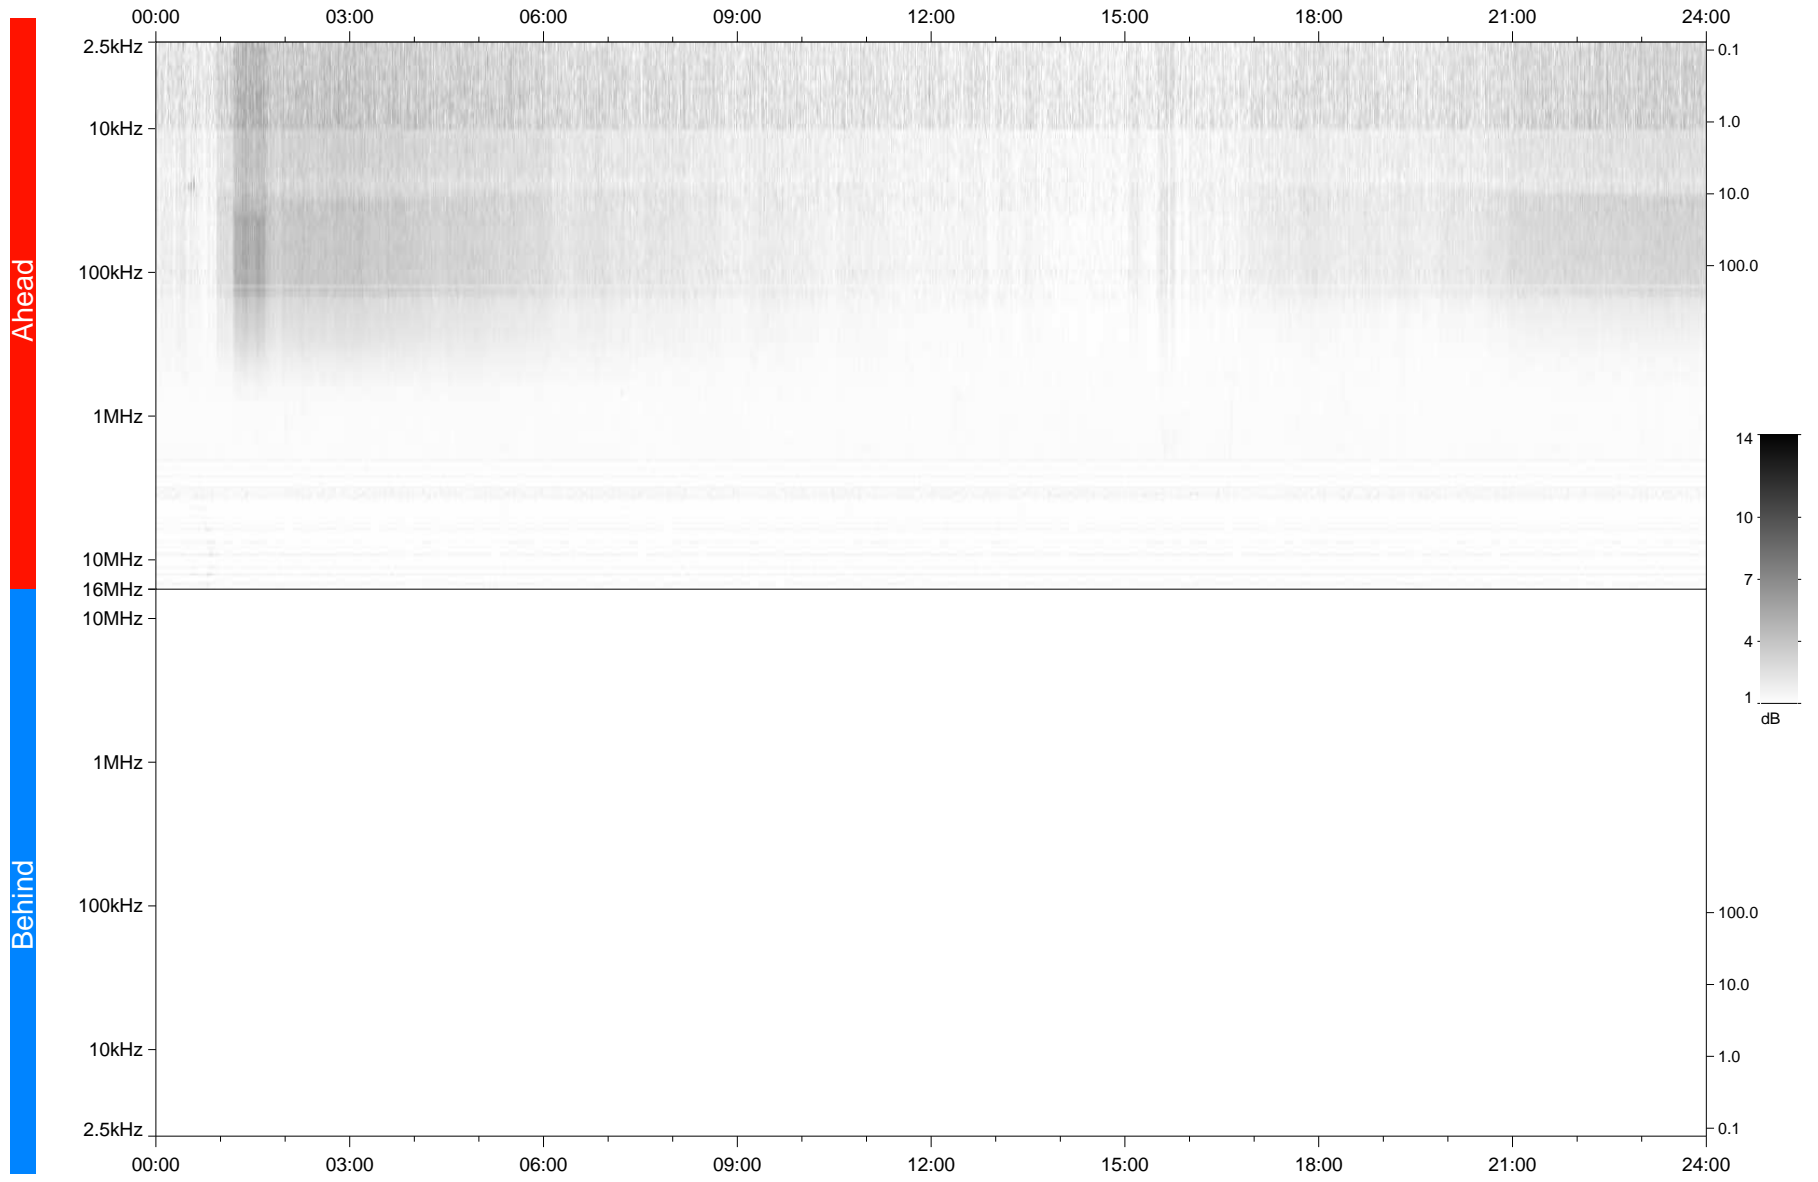

STEREO/WAVES Daily Summary - 25-Jan-2020 (DOY 025)

Ahead source file: swaves_ahead_2020_025_1_05.fin
Ahead PSE Angle: -78.1°

Behind PSE Angle: 79.0°
Behind source file: No STEREO-B data

Time (UTC)

file: stereo_swaves_daily-summary_gray_20200125_v04
made by: space.umn.edu on macOS with TDL 8.8.2 on 2022-10-03 11:54:34, with TLib V945 / dynspec V311