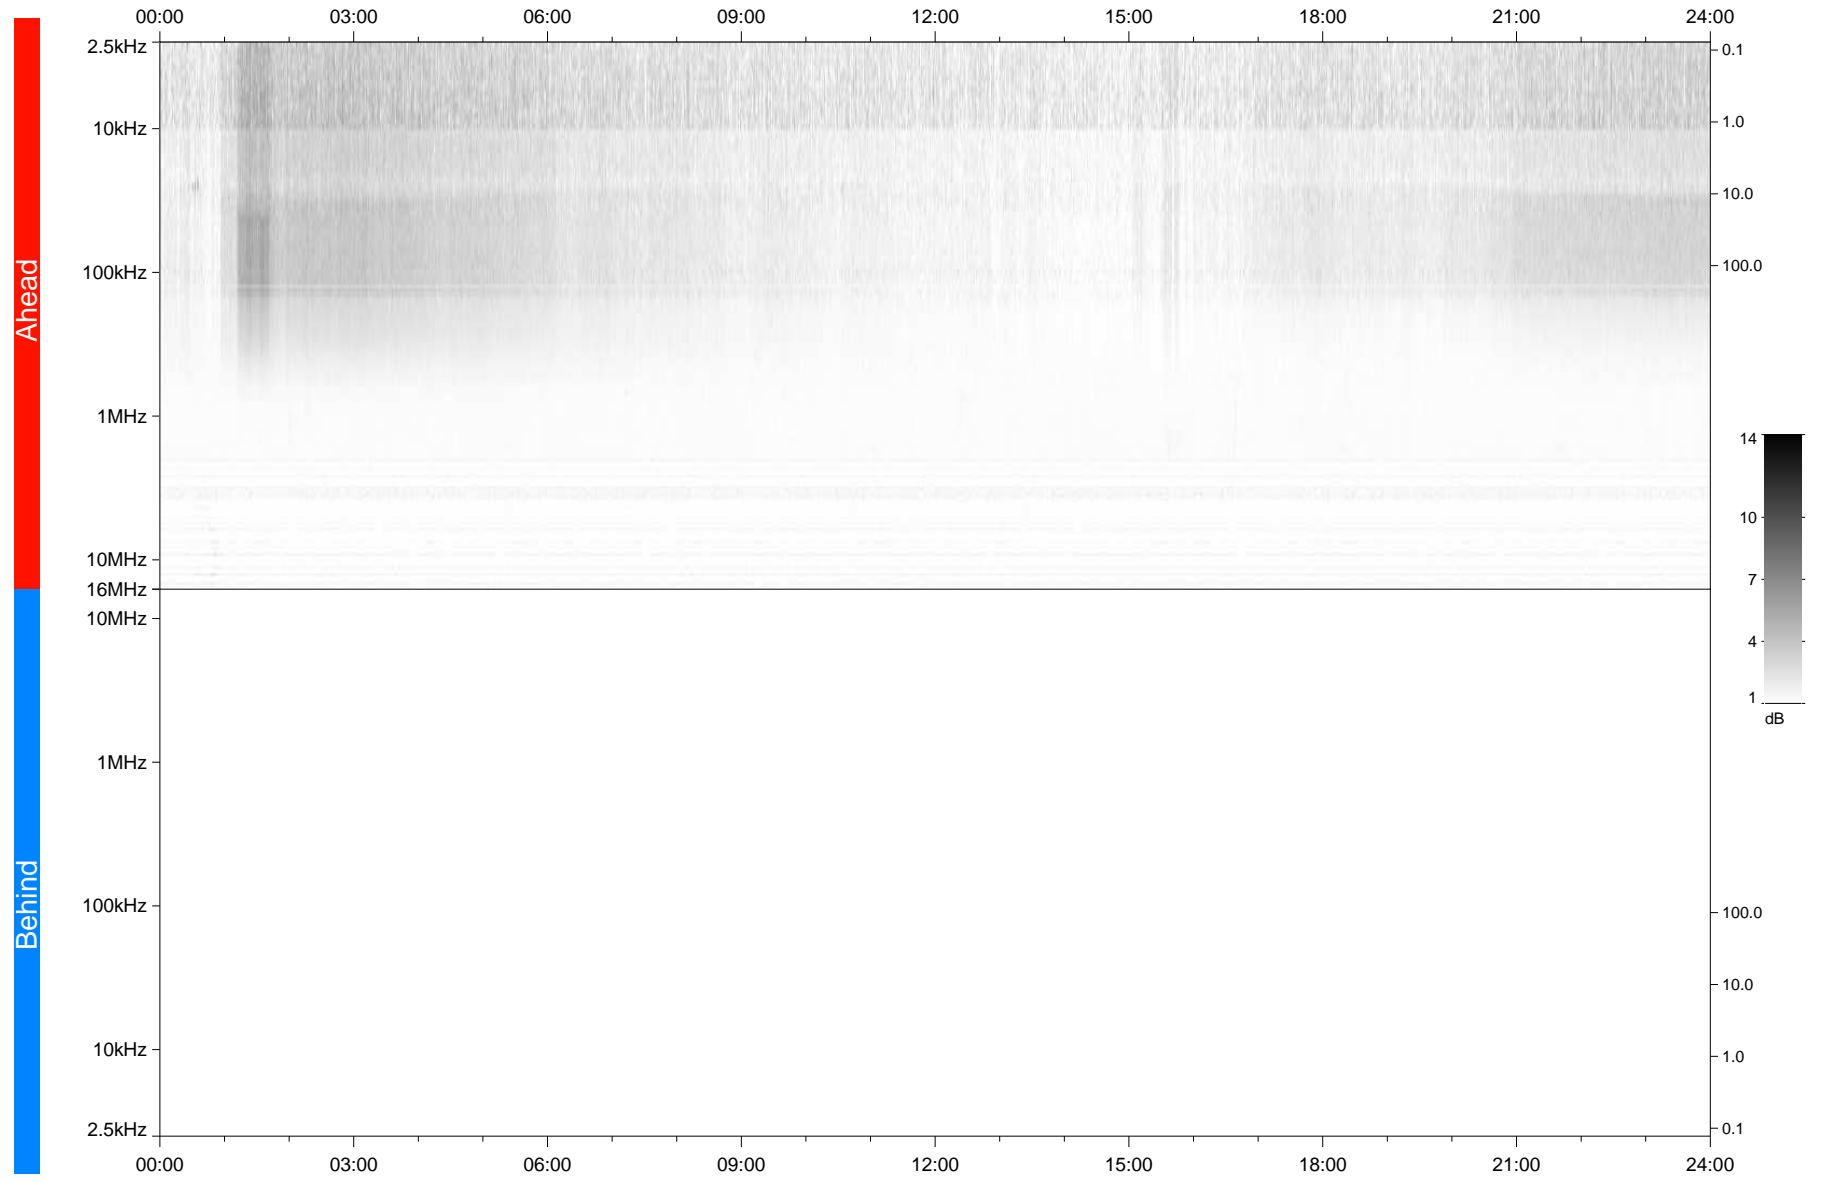

STEREO/WAVES Daily Summary - 25-Jan-2020 (DOY 025)

Ahead source file: swaves_ahead_2020_025_1_05.fin
Ahead PSE Angle: -78.1°

Behind PSE Angle: 79.0°
Behind source file: No STEREO-B data

Time (UTC)

file: stereo_swaves_daily-summary_gray_20200125_v03
made by: space.umn.edu on macOS with TDL 8.8.2 on 2022-09-15 11:28:10, with TLib V945 / dynspec V311