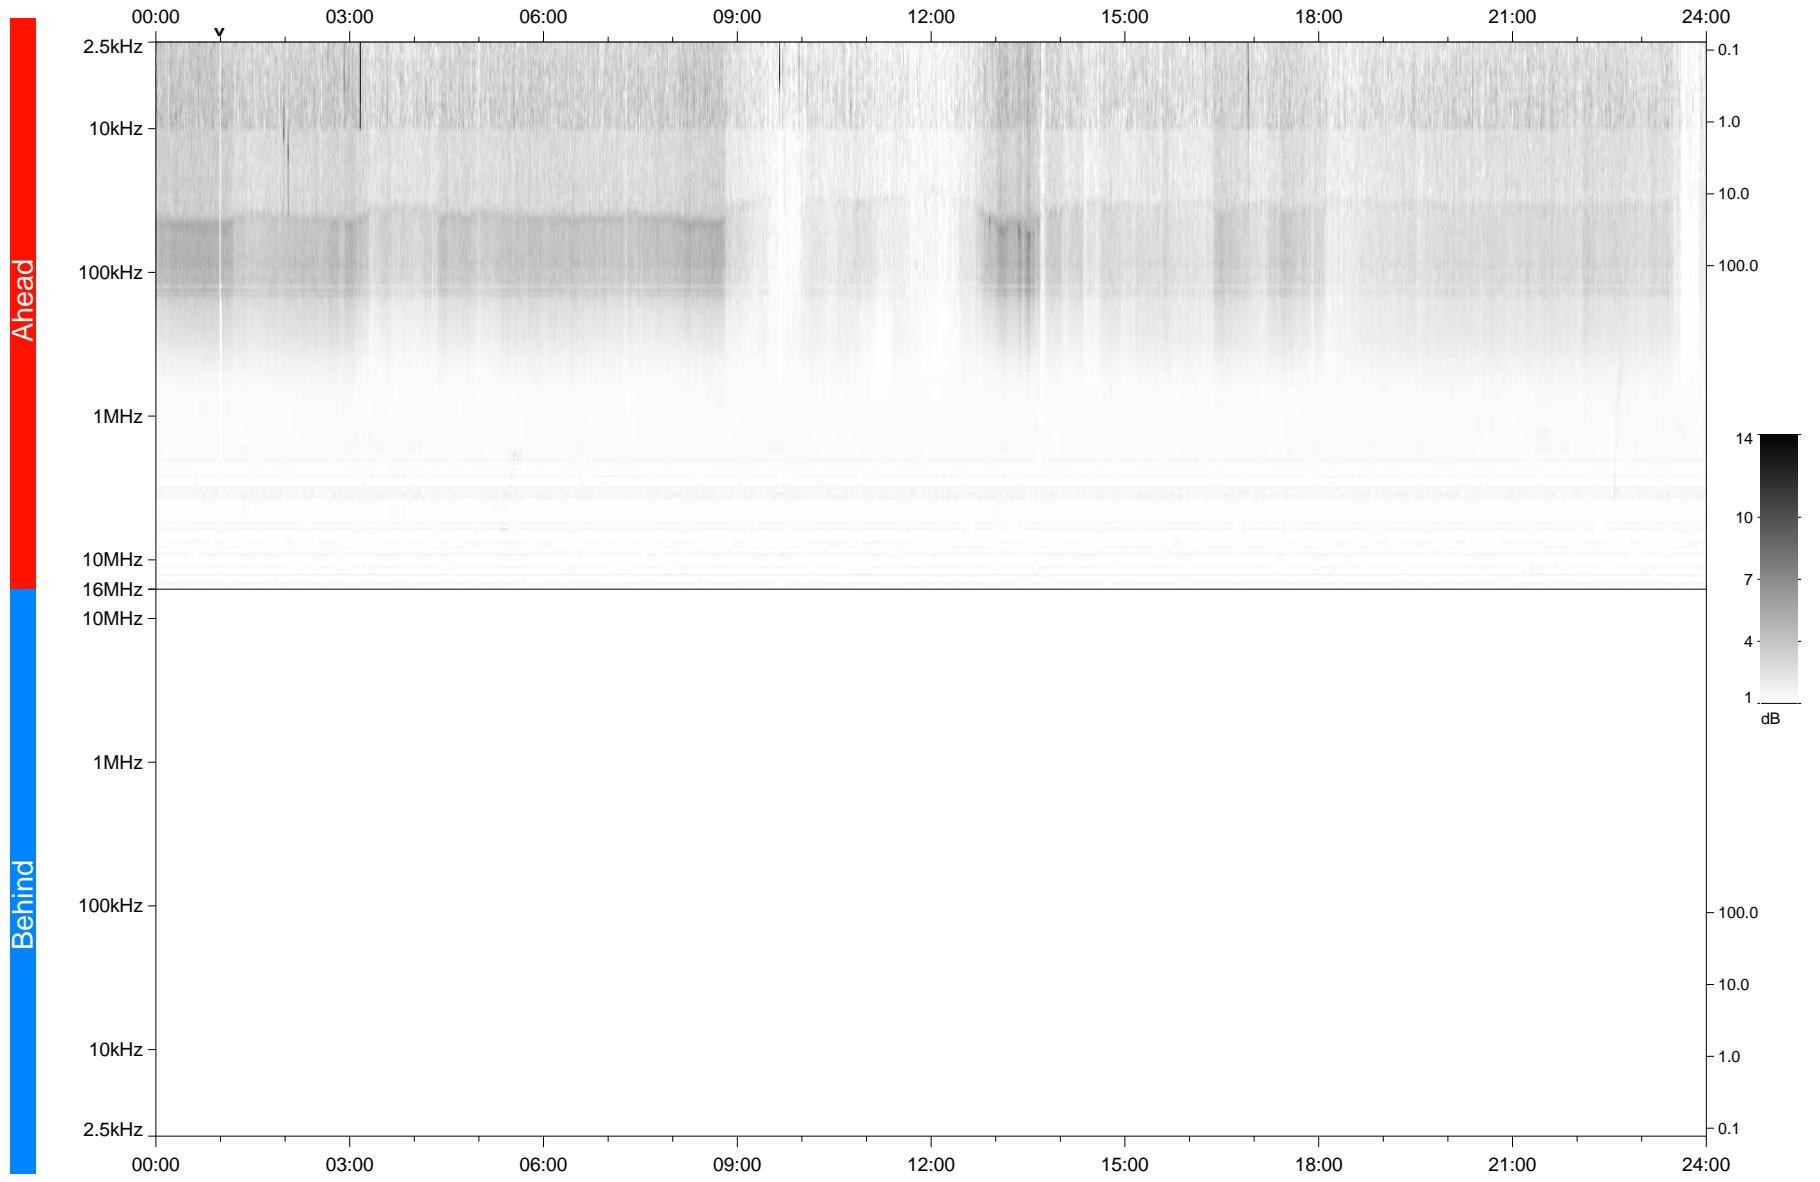

# STEREO/WAVES Daily Summary - 24-Jan-2020 (DOY 024)

Ahead source file: swaves\_ahead\_2020\_024\_1\_05.fin  
Ahead PSE Angle: -78.1°

Behind PSE Angle: 79.0°  
Behind source file: No STEREO-B data

Time (UTC)

file: stereo\_swaves\_daily-summary\_gray\_20200124\_v04  
made by: space.umn.edu on macOS with TDL 8.8.2 on 2022-10-03 11:53:04, with Tlib V945 / dynspec V311