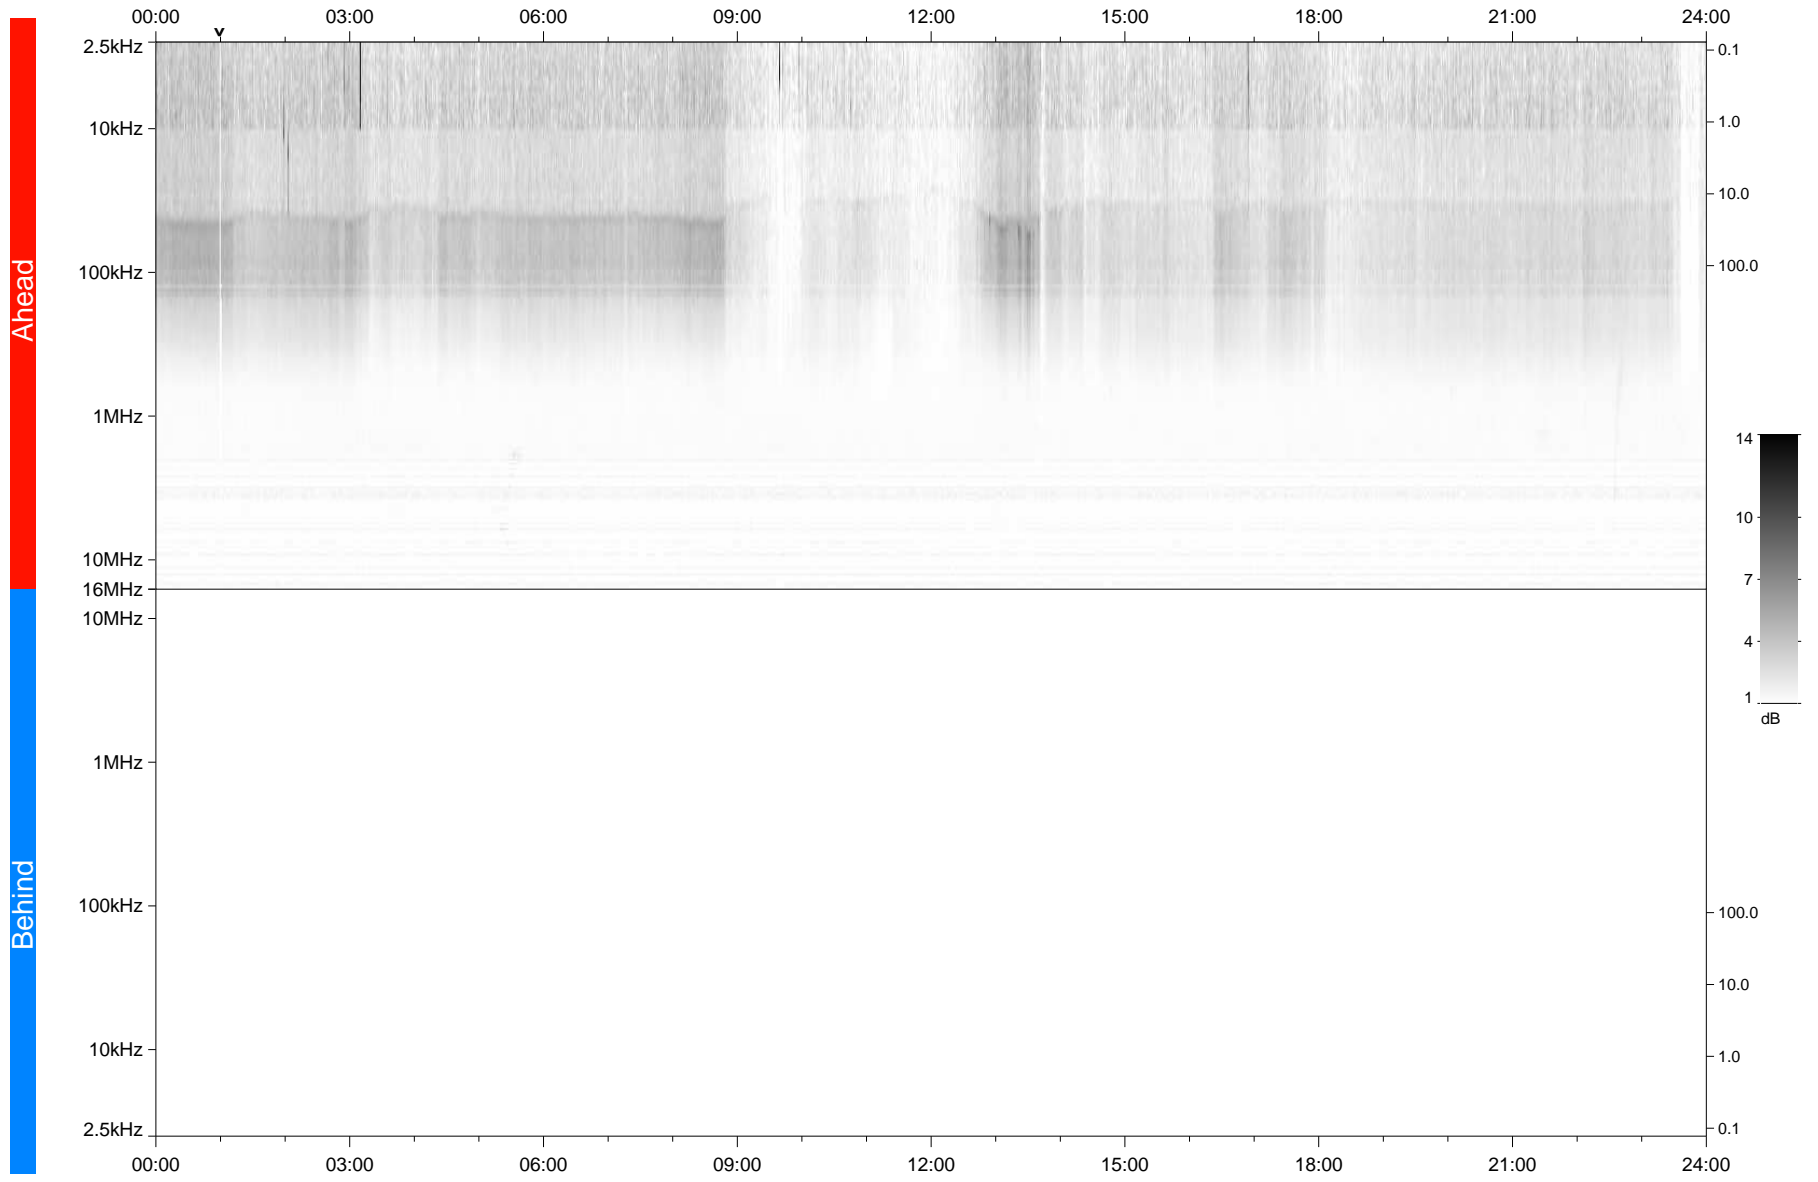

STEREO/WAVES Daily Summary - 24-Jan-2020 (DOY 024)

Ahead source file: swaves_ahead_2020_024_1_05.fin
Ahead PSE Angle: -78.1°

Behind PSE Angle: 79.0°
Behind source file: No STEREO-B data

Time (UTC)

file: stereo_swaves_daily-summary_gray_20200124_v03
made by: space.umn.edu on macOS with TDL 8.8.2 on 2022-09-15 11:26:47, with TLib V945 / dynspec V311