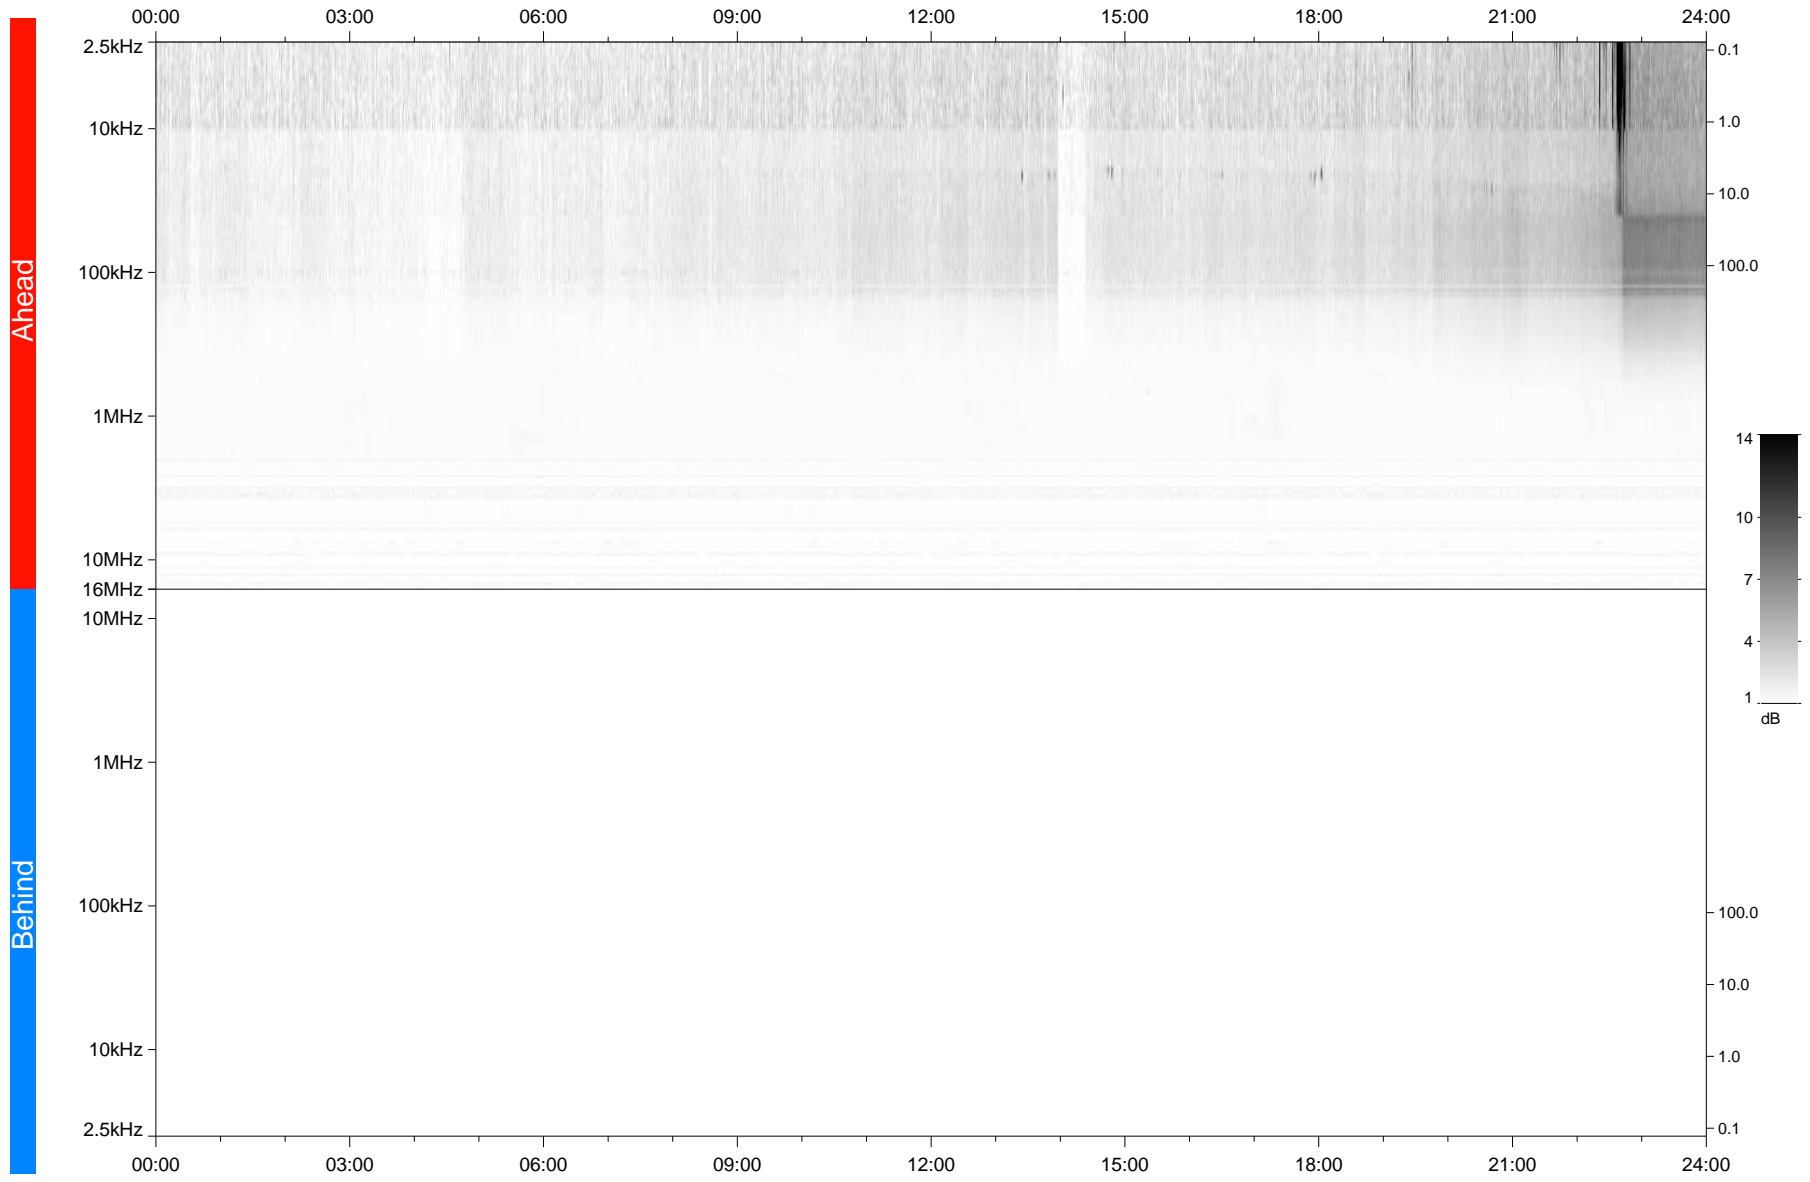

# STEREO/WAVES Daily Summary - 23-Jan-2020 (DOY 023)

Ahead source file: swaves\_ahead\_2020\_023\_1\_05.fin  
Ahead PSE Angle: -78.1°

Behind PSE Angle: 79.2°  
Behind source file: No STEREO-B data

Time (UTC)

file: stereo\_swaves\_daily-summary\_gray\_20200123\_v04  
made by: space.umn.edu on macOS with IDL 8.8.2 on 2022-10-03 11:51:33, with TLib V945 / dynspec V311