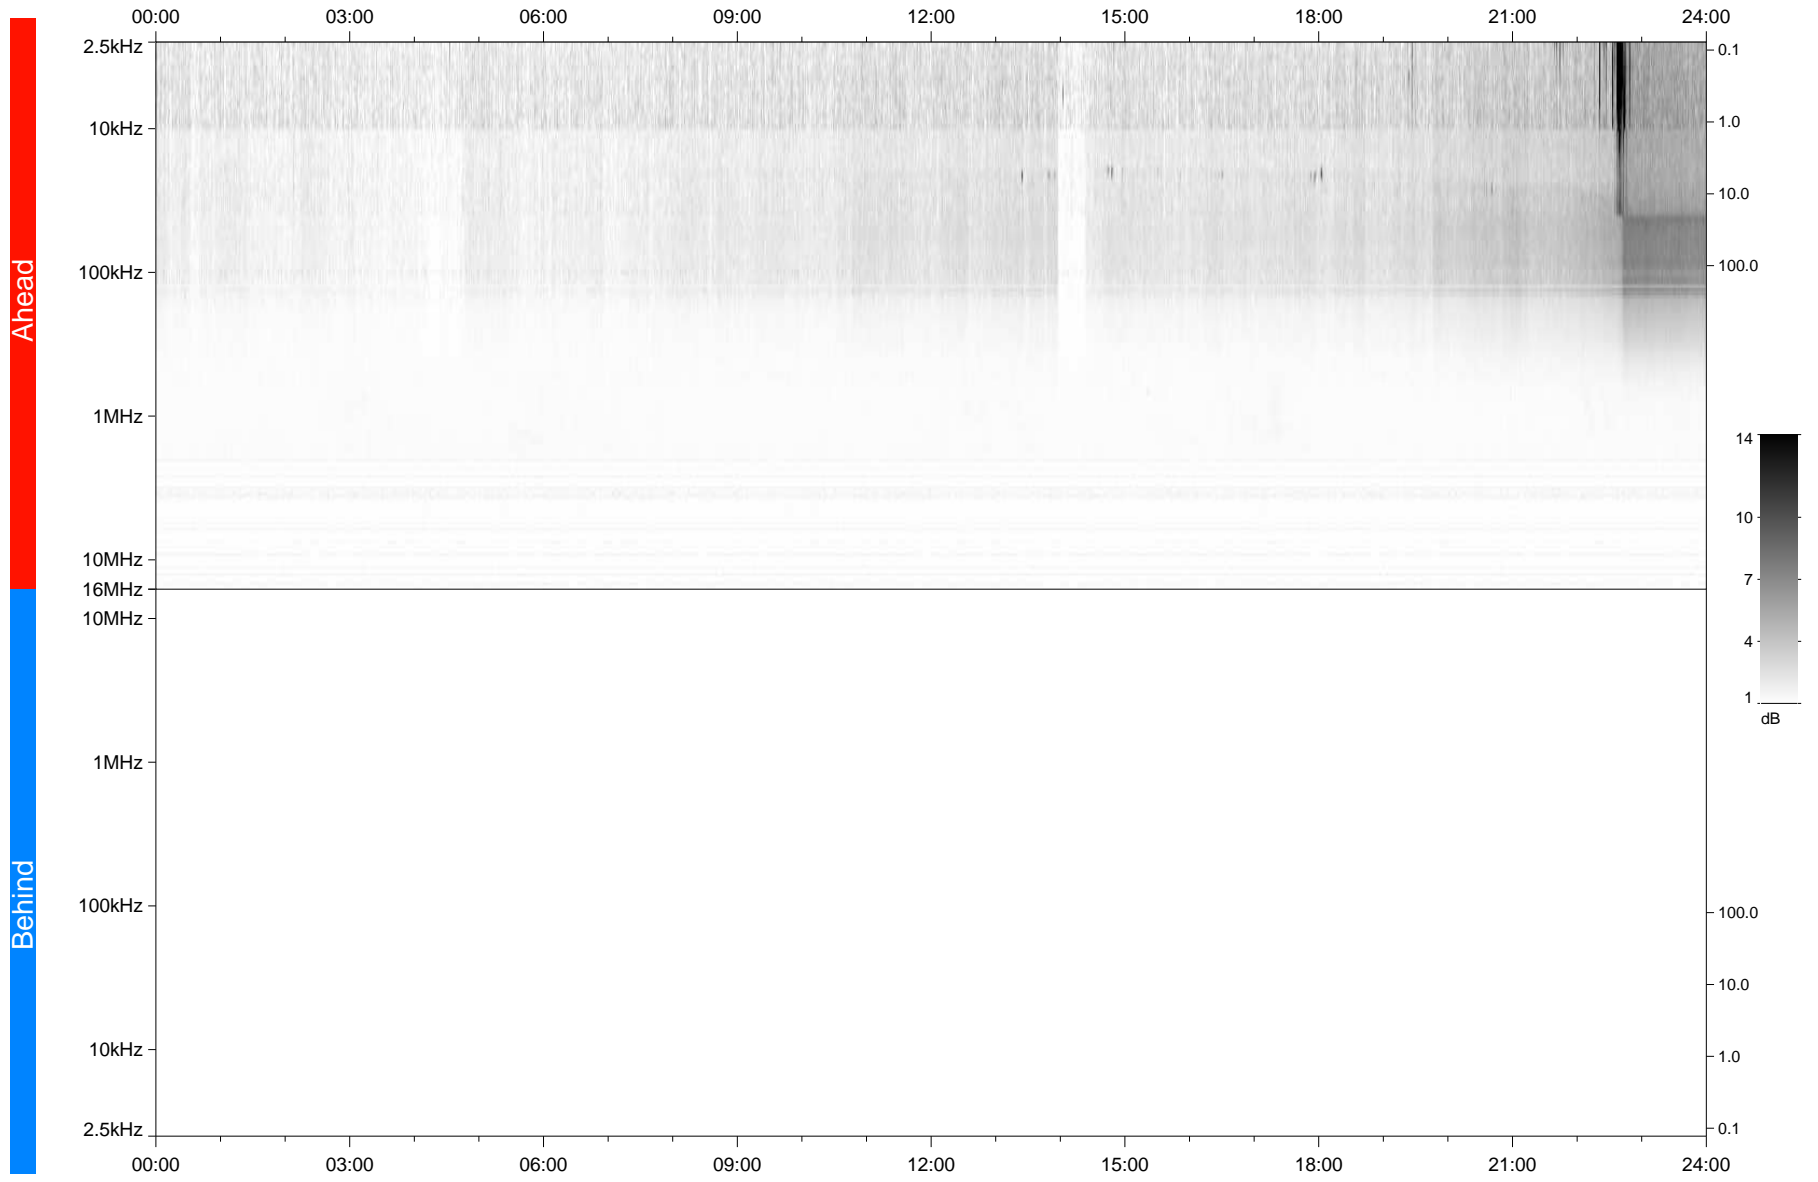

STEREO/WAVES Daily Summary - 23-Jan-2020 (DOY 023)

Ahead source file: swaves_ahead_2020_023_1_05.fin
Ahead PSE Angle: -78.1°

Behind PSE Angle: 79.2°
Behind source file: No STEREO-B data

Time (UTC)

file: stereo_swaves_daily-summary_gray_20200123_v03
made by: space.umn.edu on macOS with IDL 8.8.2 on 2022-09-15 11:25:24, with TLib V945 / dynspec V311