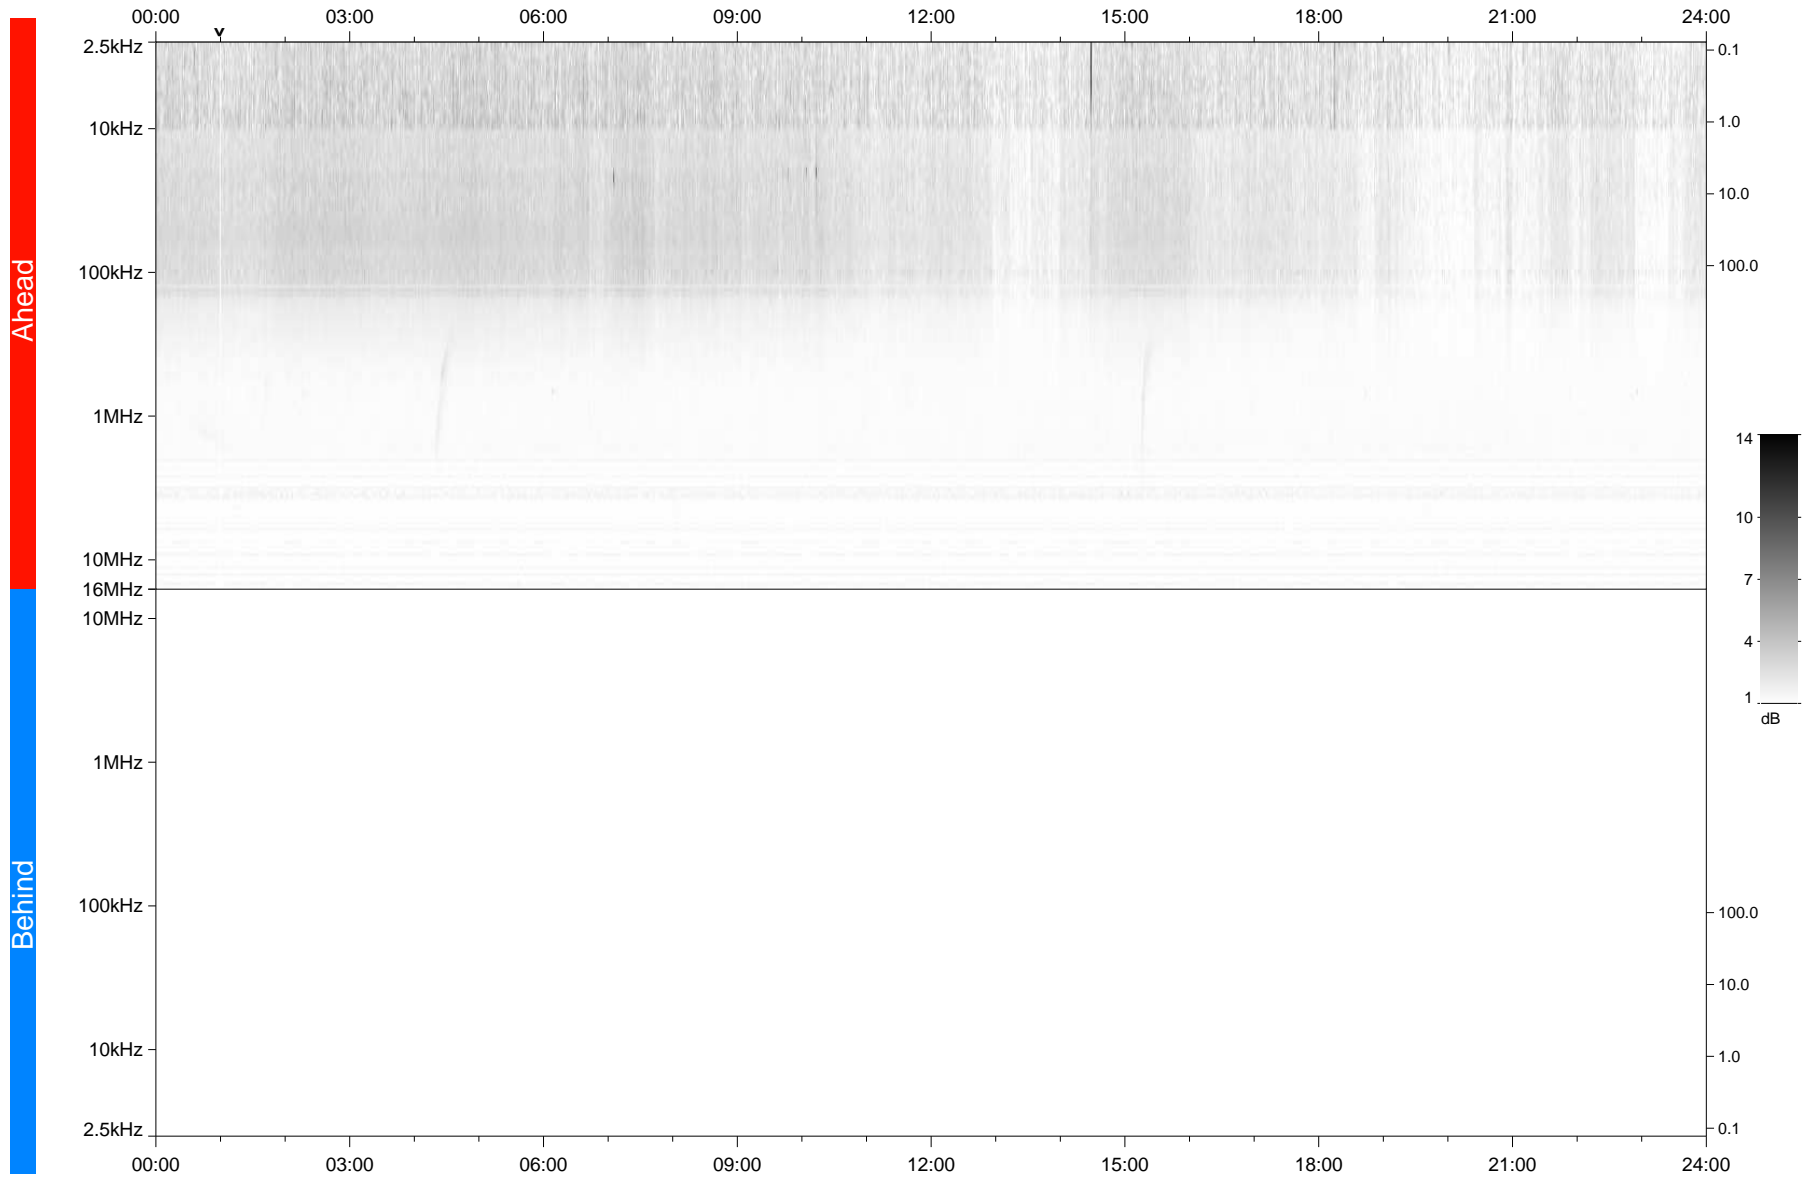

# STEREO/WAVES Daily Summary - 22-Jan-2020 (DOY 022)

Ahead source file: swaves\_ahead\_2020\_022\_1\_05.fin  
Ahead PSE Angle: -78.1°

Behind PSE Angle: 79.3°  
Behind source file: No STEREO-B data

Time (UTC)

file: stereo\_swaves\_daily-summary\_gray\_20200122\_v04  
made by: space.umn.edu on macOS with TDL 8.8.2 on 2022-10-03 11:50:03, with TLib V945 / dynspec V311