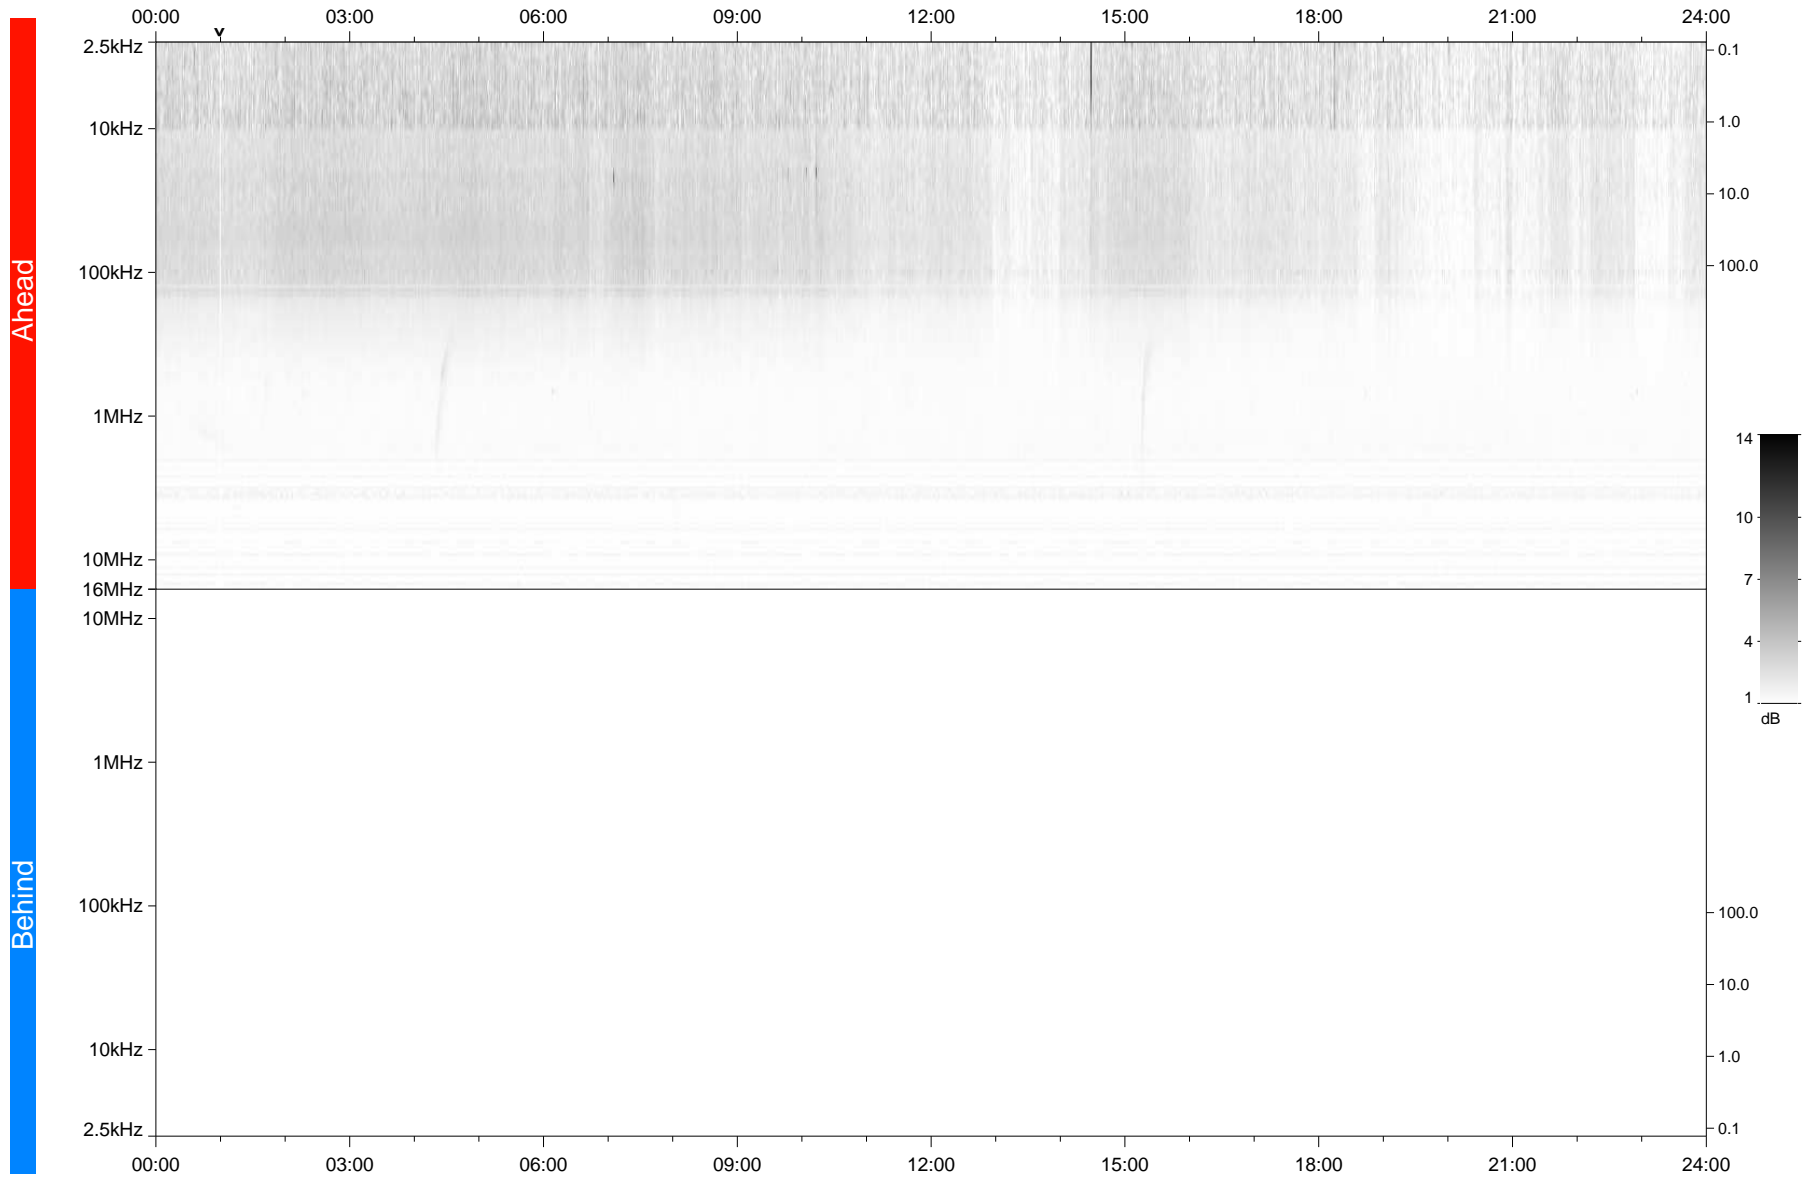

STEREO/WAVES Daily Summary - 22-Jan-2020 (DOY 022)

Ahead source file: swaves_ahead_2020_022_1_05.fin
Ahead PSE Angle: -78.1°

Behind PSE Angle: 79.3°
Behind source file: No STEREO-B data

Time (UTC)

file: stereo_swaves_daily-summary_gray_20200122_v03
made by: space.umn.edu on macOS with TDL 8.8.2 on 2022-09-15 11:24:03, with TLib V945 / dynspec V311