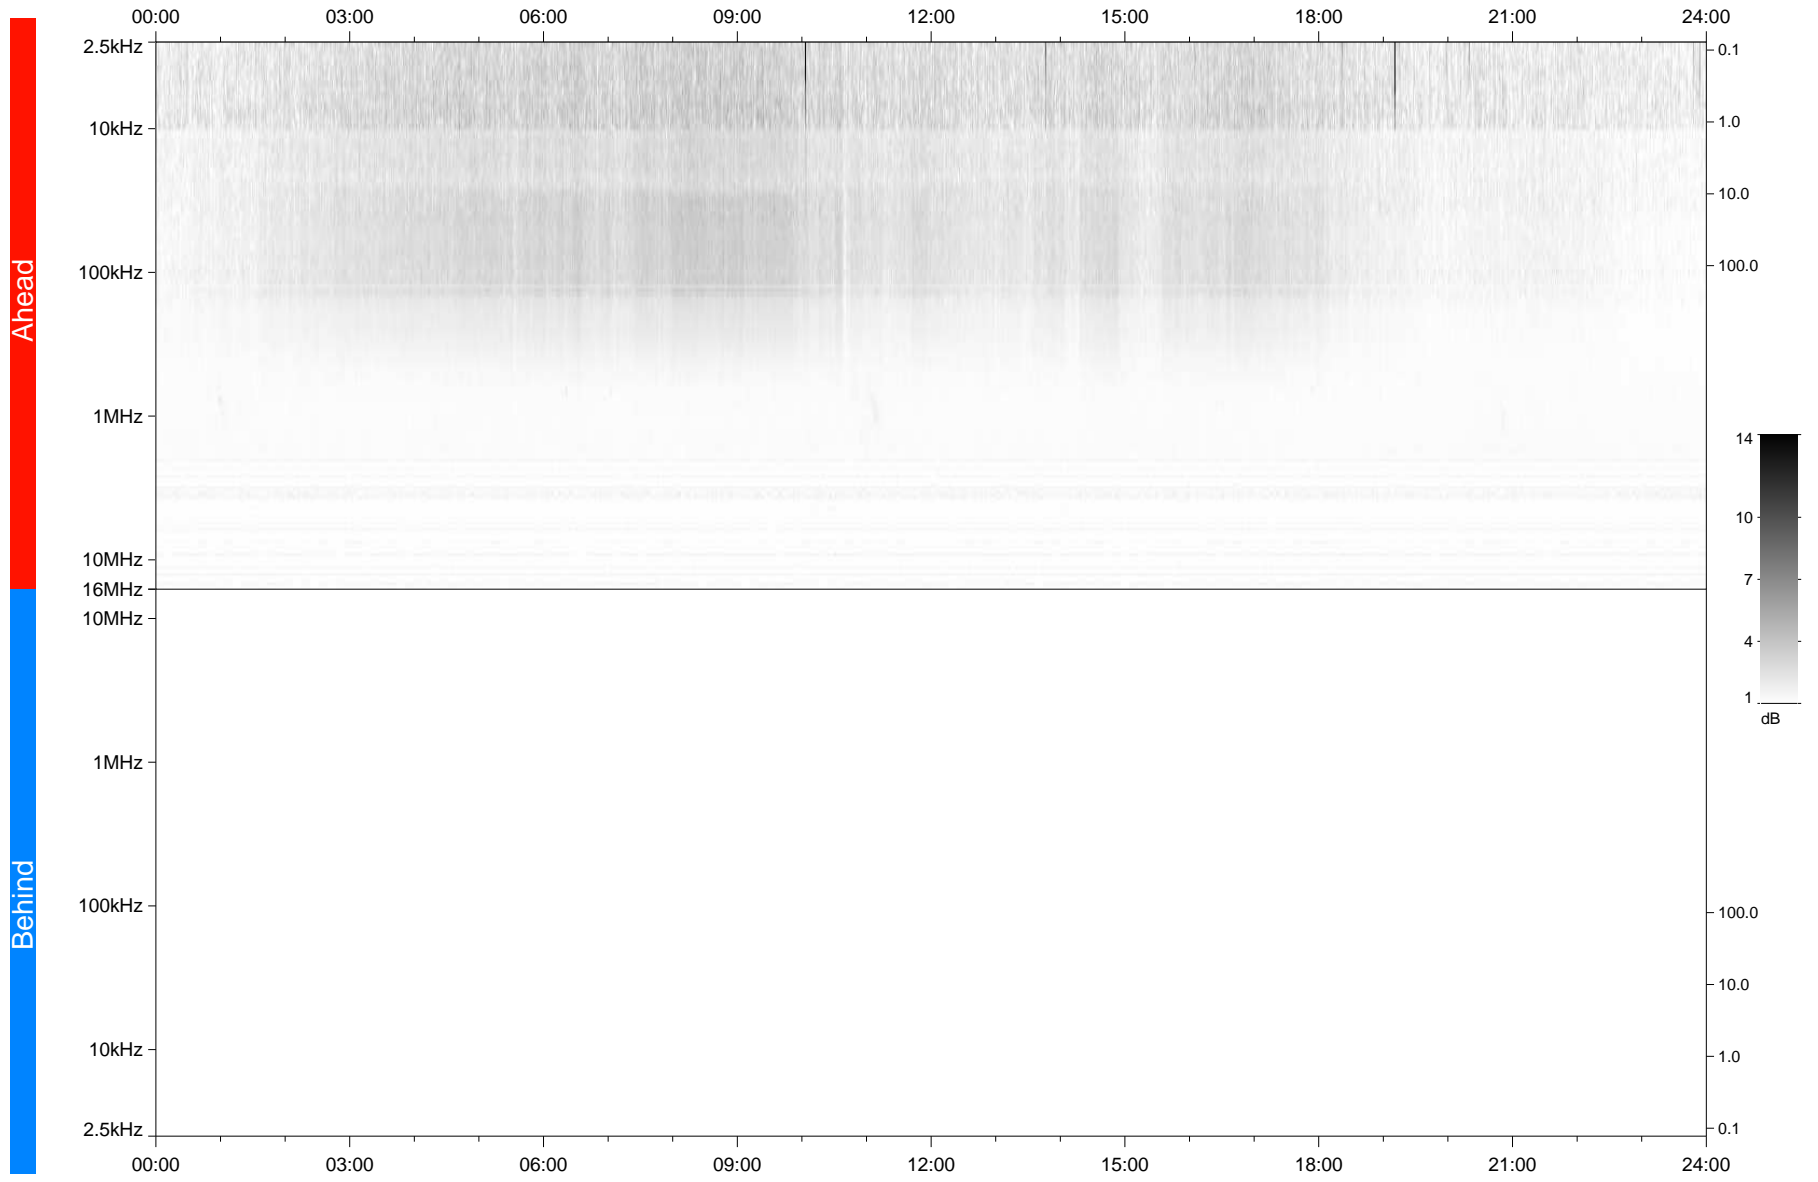

STEREO/WAVES Daily Summary - 21-Jan-2020 (DOY 021)

Ahead source file: swaves_ahead_2020_021_1_05.fin
Ahead PSE Angle: -78.1°

Behind PSE Angle: 79.3°
Behind source file: No STEREO-B data

Time (UTC)

file: stereo_swaves_daily-summary_gray_20200121_v04
made by: space.umn.edu on macOS with TDL 8.8.2 on 2022-10-03 11:48:34, with TLib V945 / dynspec V311