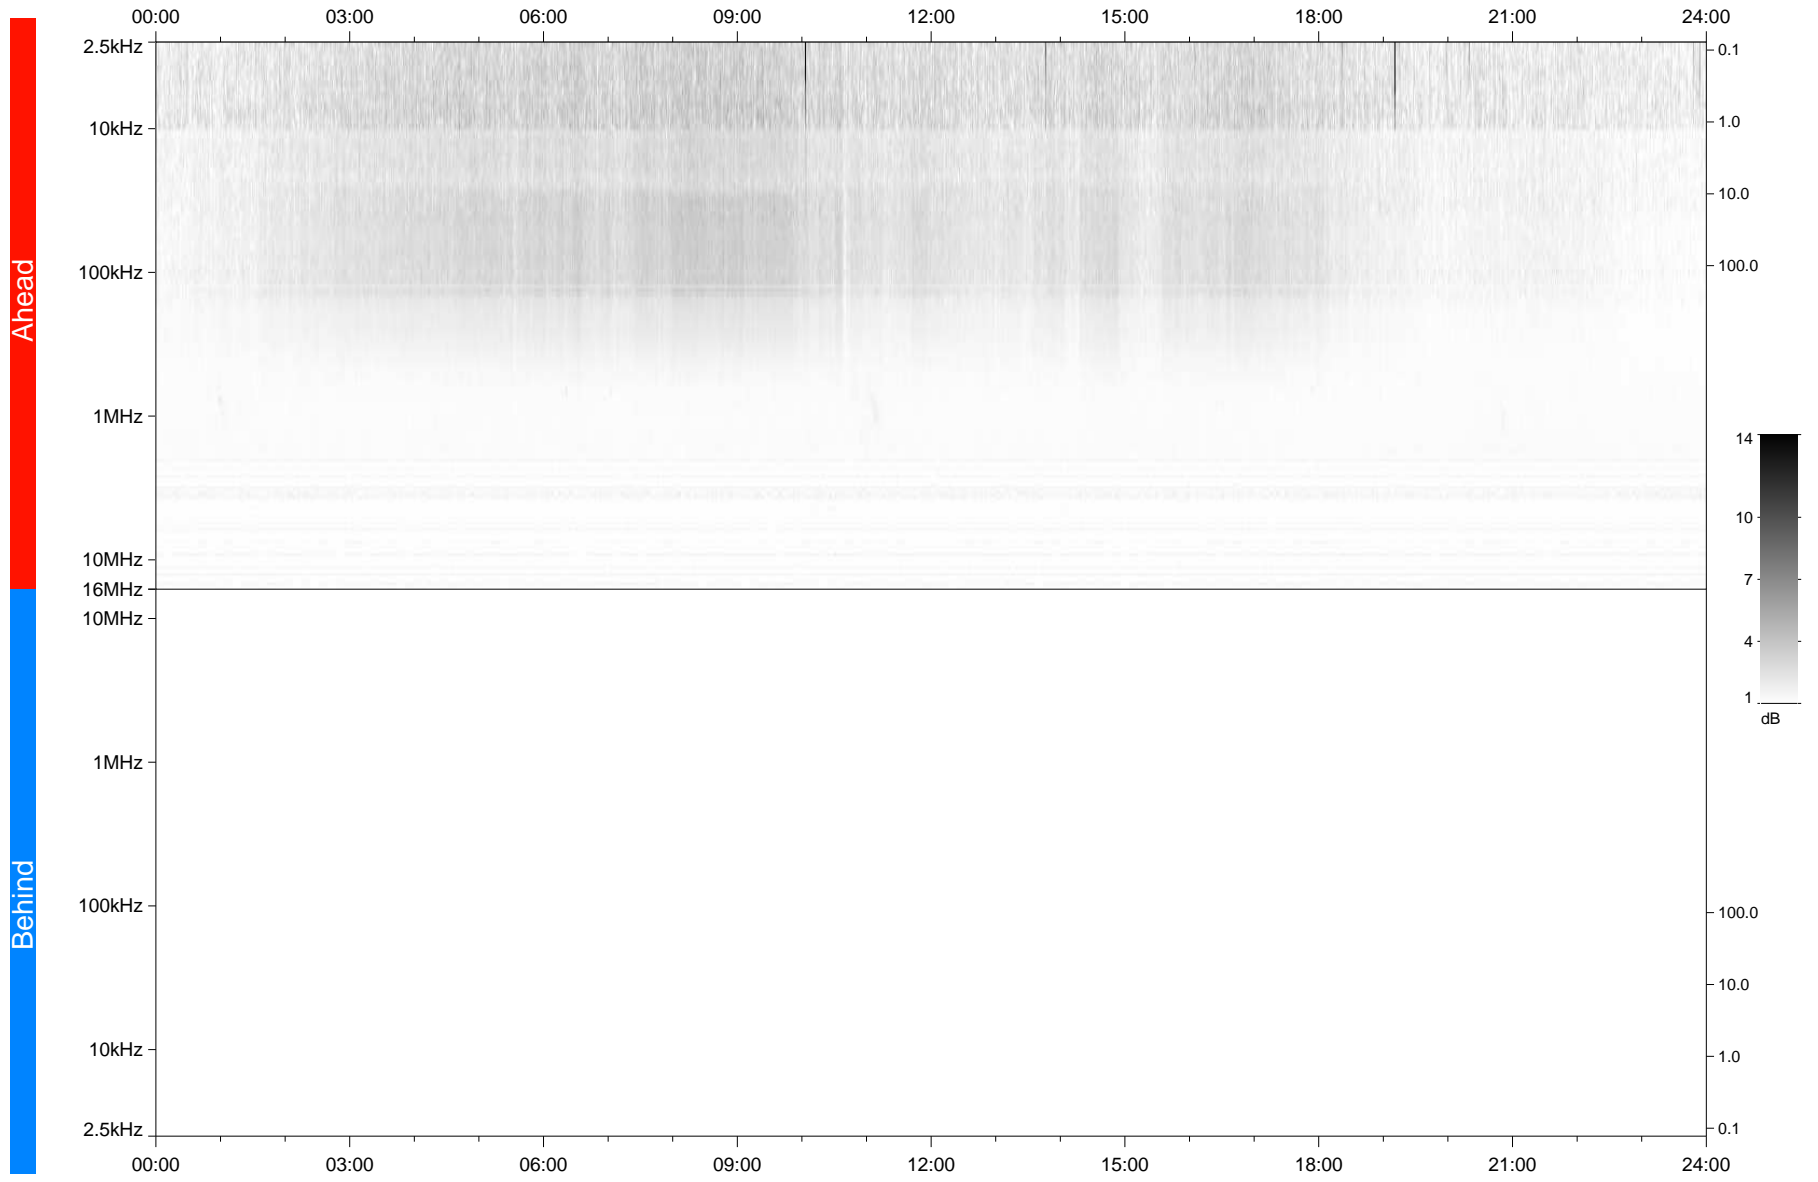

STEREO/WAVES Daily Summary - 21-Jan-2020 (DOY 021)

Ahead source file: swaves_ahead_2020_021_1_05.fin
Ahead PSE Angle: -78.1°

Behind PSE Angle: 79.3°
Behind source file: No STEREO-B data

Time (UTC)

file: stereo_swaves_daily-summary_gray_20200121_v03
made by: space.umn.edu on macOS with TDL 8.8.2 on 2022-09-15 11:22:41, with TLib V945 / dynspec V311