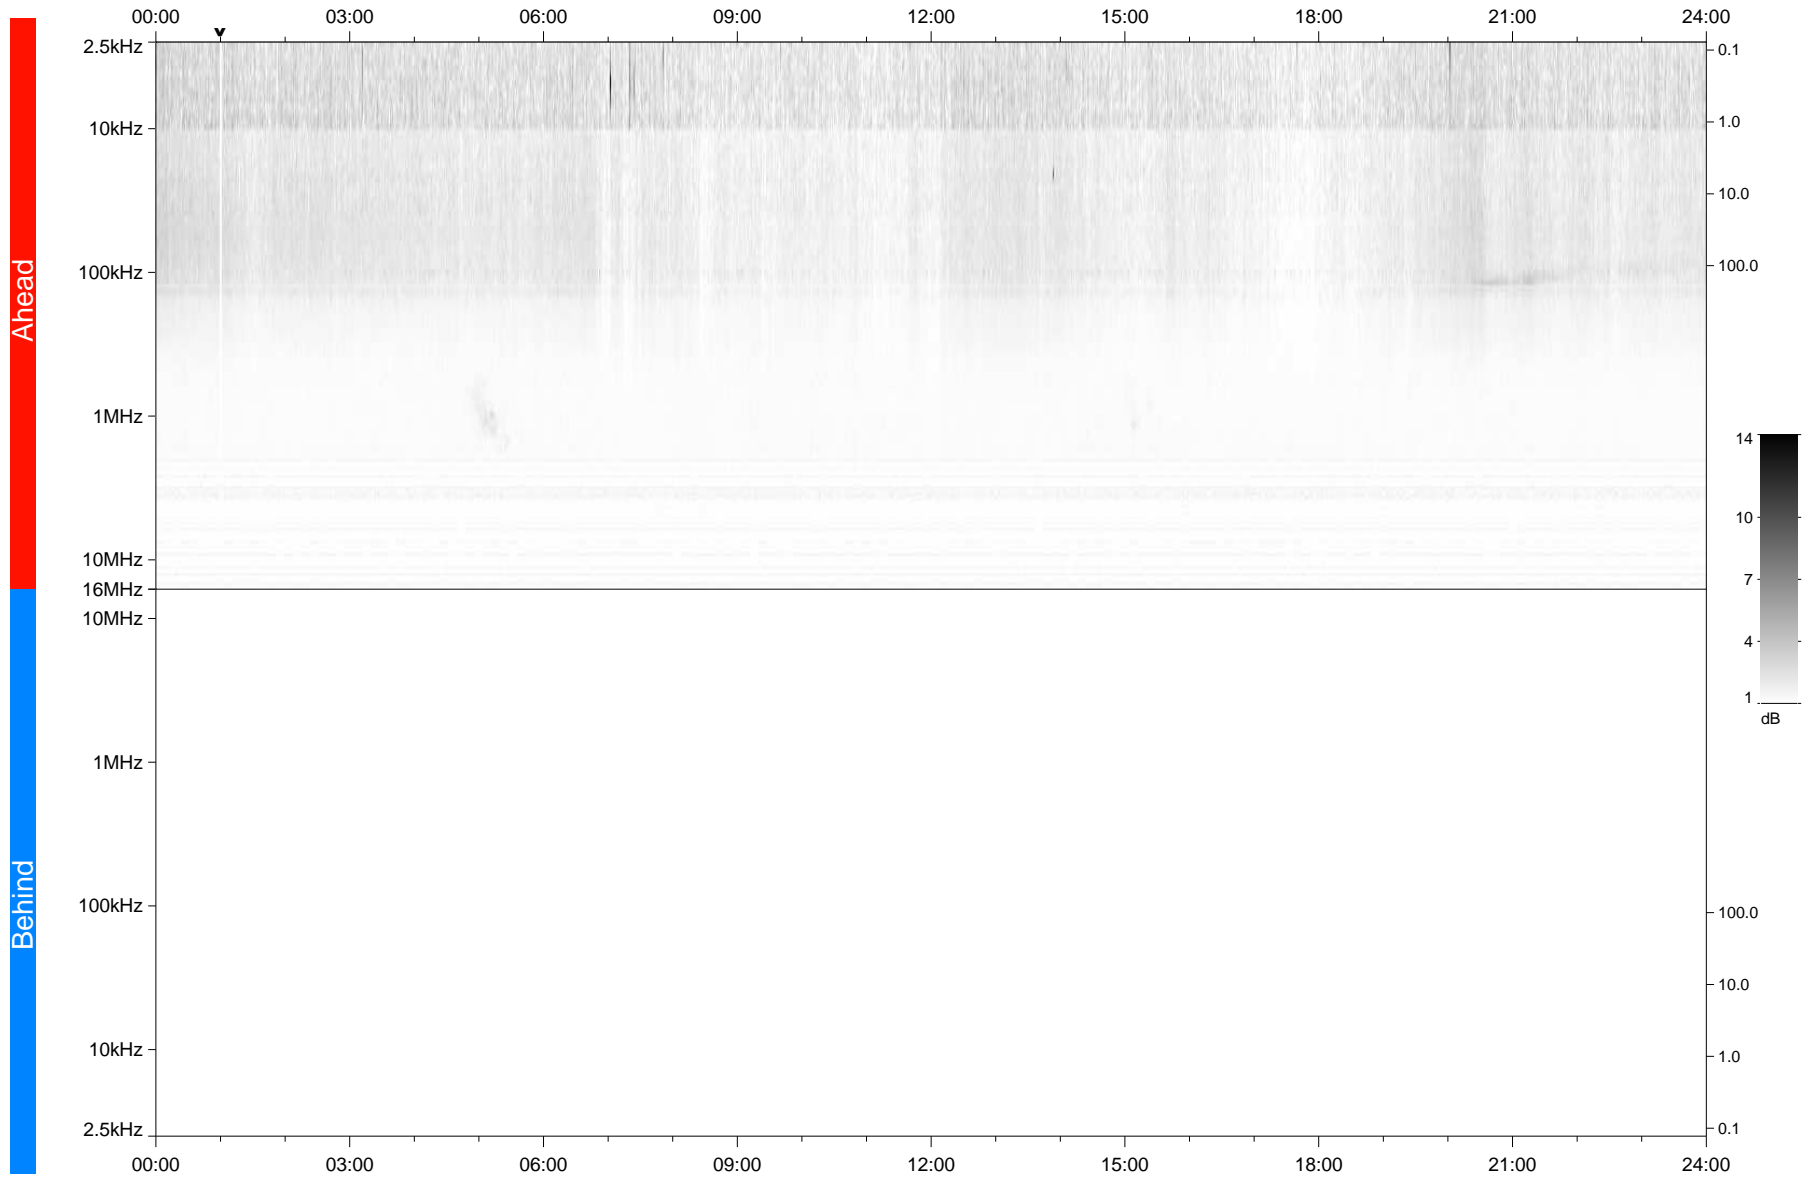

STEREO/WAVES Daily Summary - 20-Jan-2020 (DOY 020)

Ahead source file: swaves_ahead_2020_020_1_05.fin
Ahead PSE Angle: -78.2°

Behind PSE Angle: 79.4°
Behind source file: No STEREO-B data

Time (UTC)

file: stereo_swaves_daily-summary_gray_20200120_v04
made by: space.umn.edu on macOS with IDL 8.8.2 on 2022-10-03 11:47:04, with TLib V945 / dynspec V311