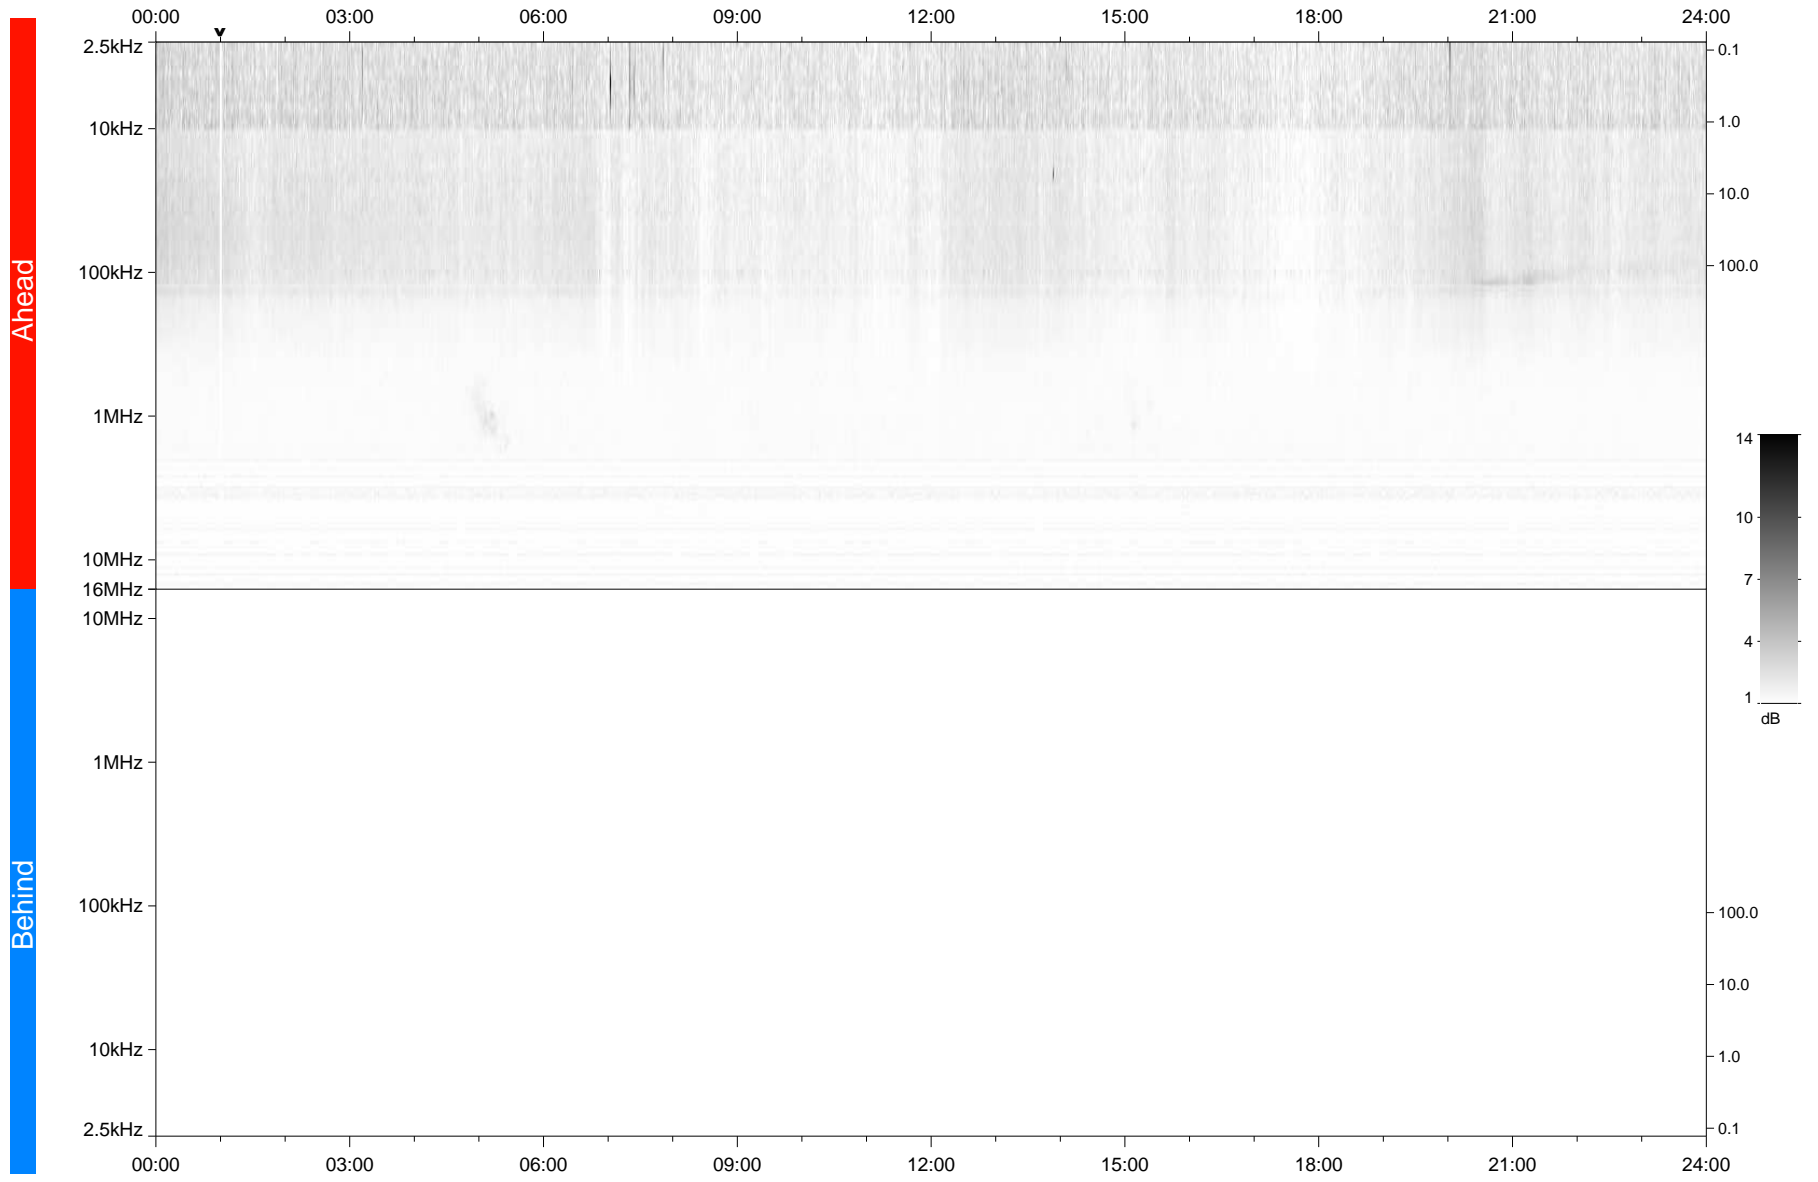

STEREO/WAVES Daily Summary - 20-Jan-2020 (DOY 020)

Ahead source file: swaves_ahead_2020_020_1_05.fin
Ahead PSE Angle: -78.2°

Behind PSE Angle: 79.4°
Behind source file: No STEREO-B data

Time (UTC)

file: stereo_swaves_daily-summary_gray_20200120_v03
made by: space.umn.edu on macOS with TDL 8.8.2 on 2022-09-15 11:21:18, with TLib V945 / dynspec V311