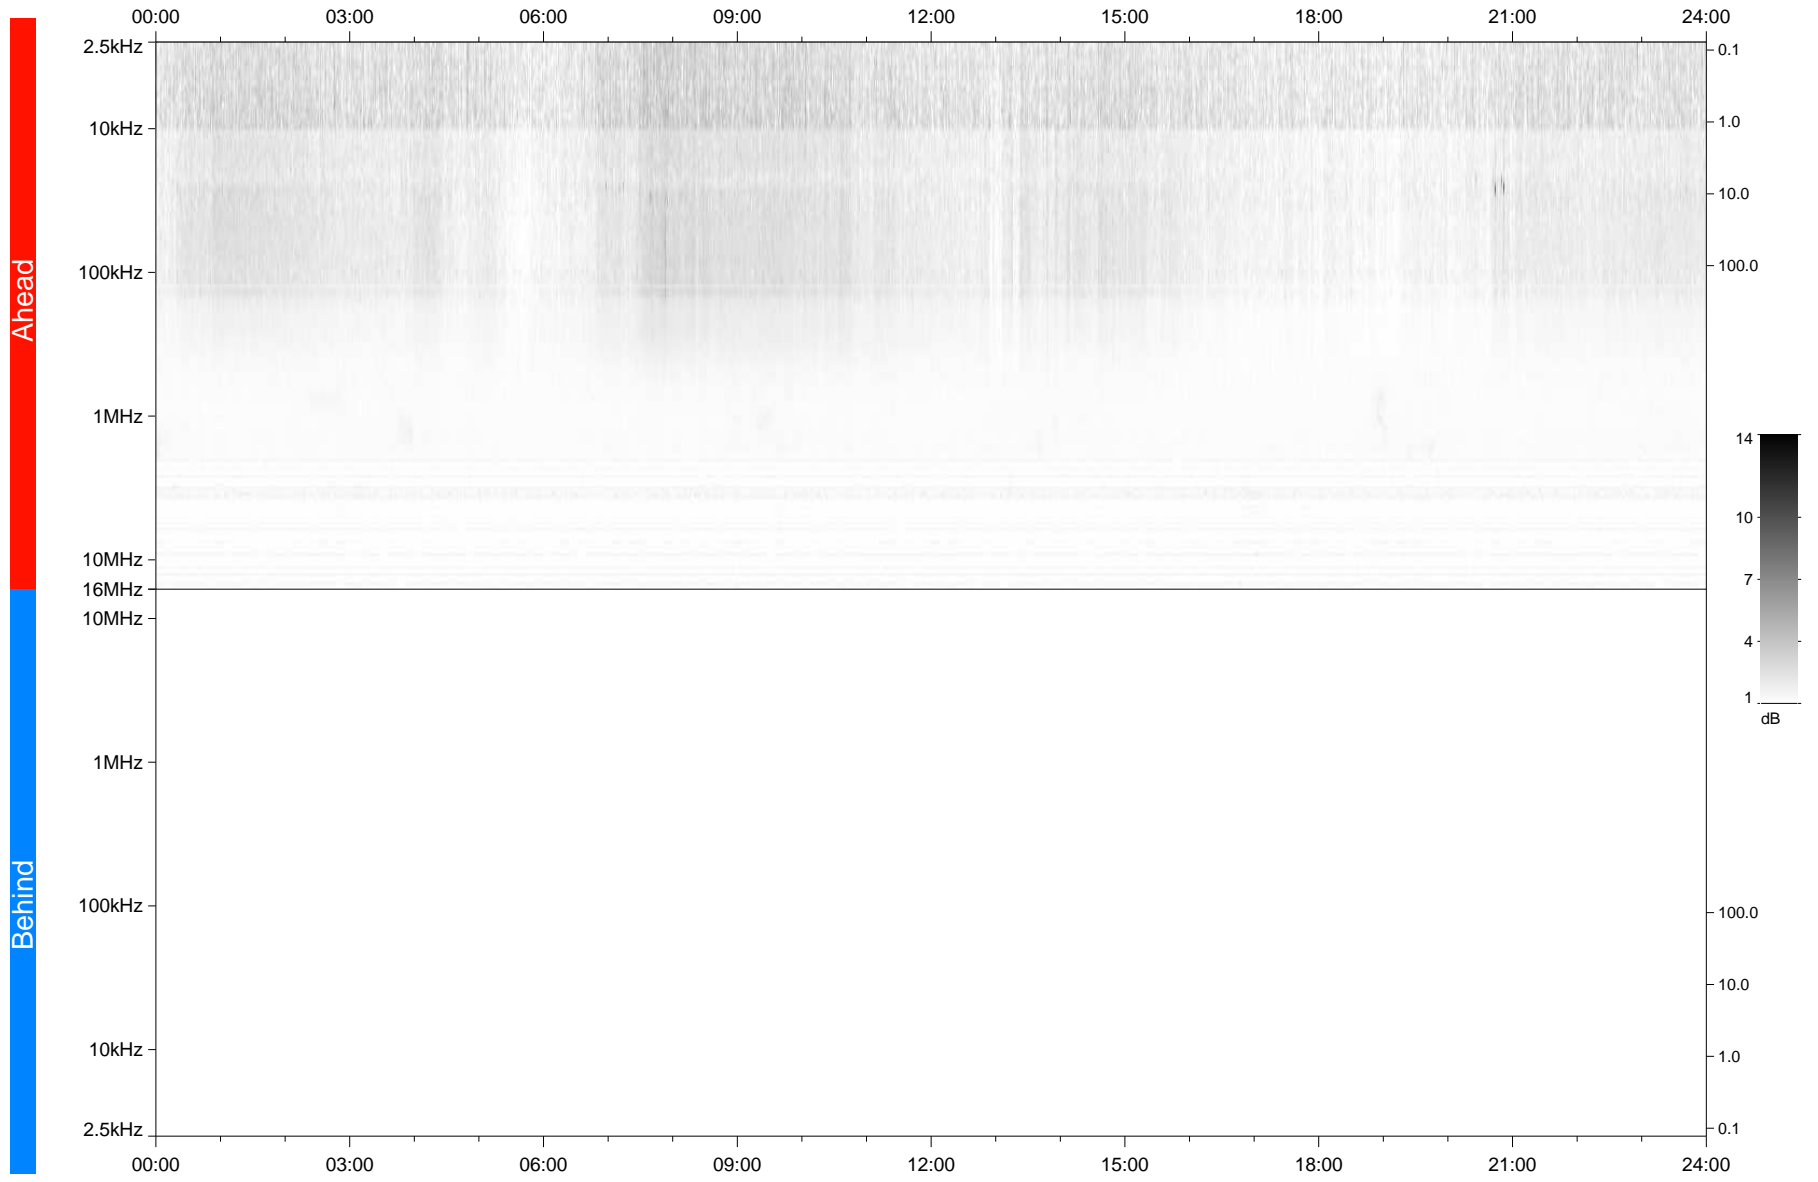

STEREO/WAVES Daily Summary - 19-Jan-2020 (DOY 019)

Ahead source file: swaves_ahead_2020_019_1_05.fin
Ahead PSE Angle: -78.2°

Behind PSE Angle: 79.4°
Behind source file: No STEREO-B data

Time (UTC)

file: stereo_swaves_daily-summary_gray_20200119_v04
made by: space.umn.edu on macOS with TDL 8.8.2 on 2022-10-03 11:45:35, with TLib V945 / dynspec V311