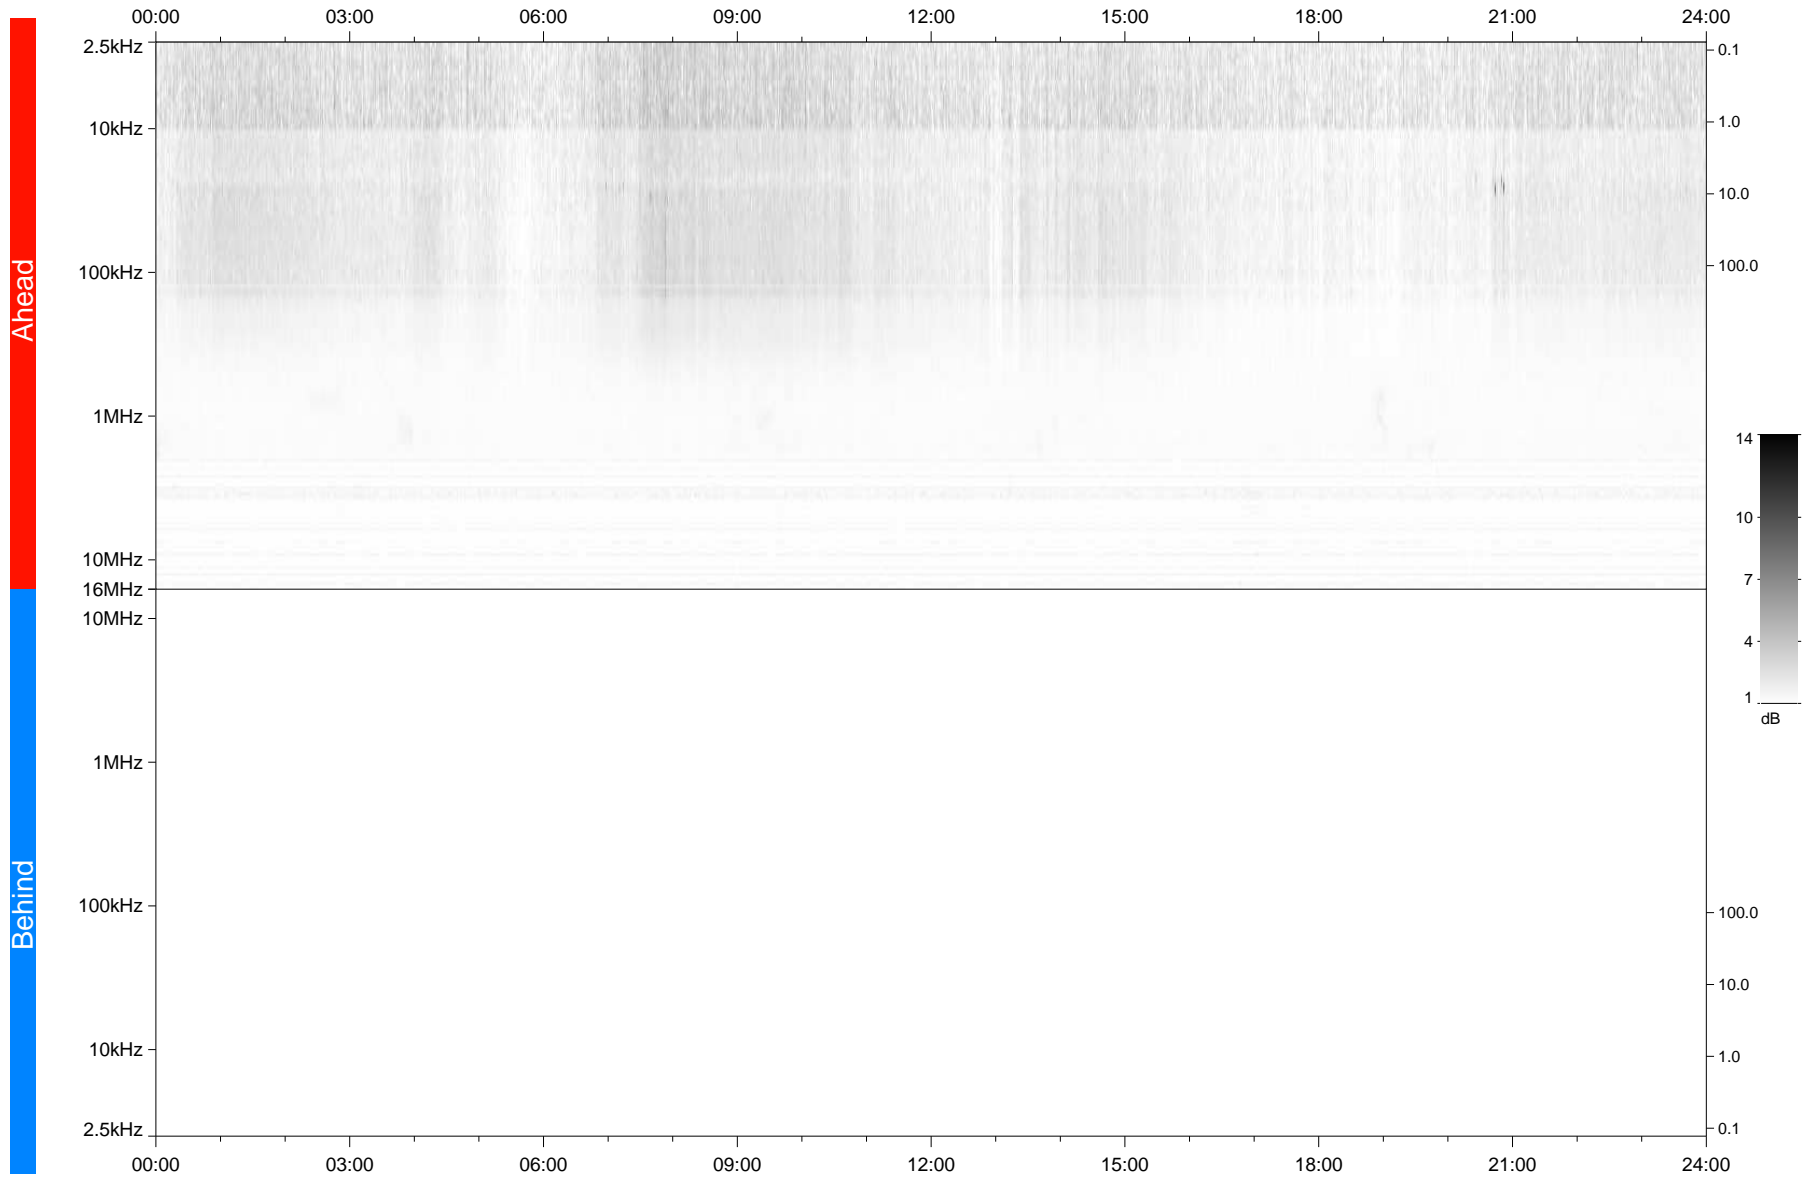

STEREO/WAVES Daily Summary - 19-Jan-2020 (DOY 019)

Ahead source file: swaves_ahead_2020_019_1_05.fin
Ahead PSE Angle: -78.2°

Behind PSE Angle: 79.4°
Behind source file: No STEREO-B data

Time (UTC)

file: stereo_swaves_daily-summary_gray_20200119_v03
made by: space.umn.edu on macOS with TDL 8.8.2 on 2022-09-15 11:19:57, with TLib V945 / dynspec V311