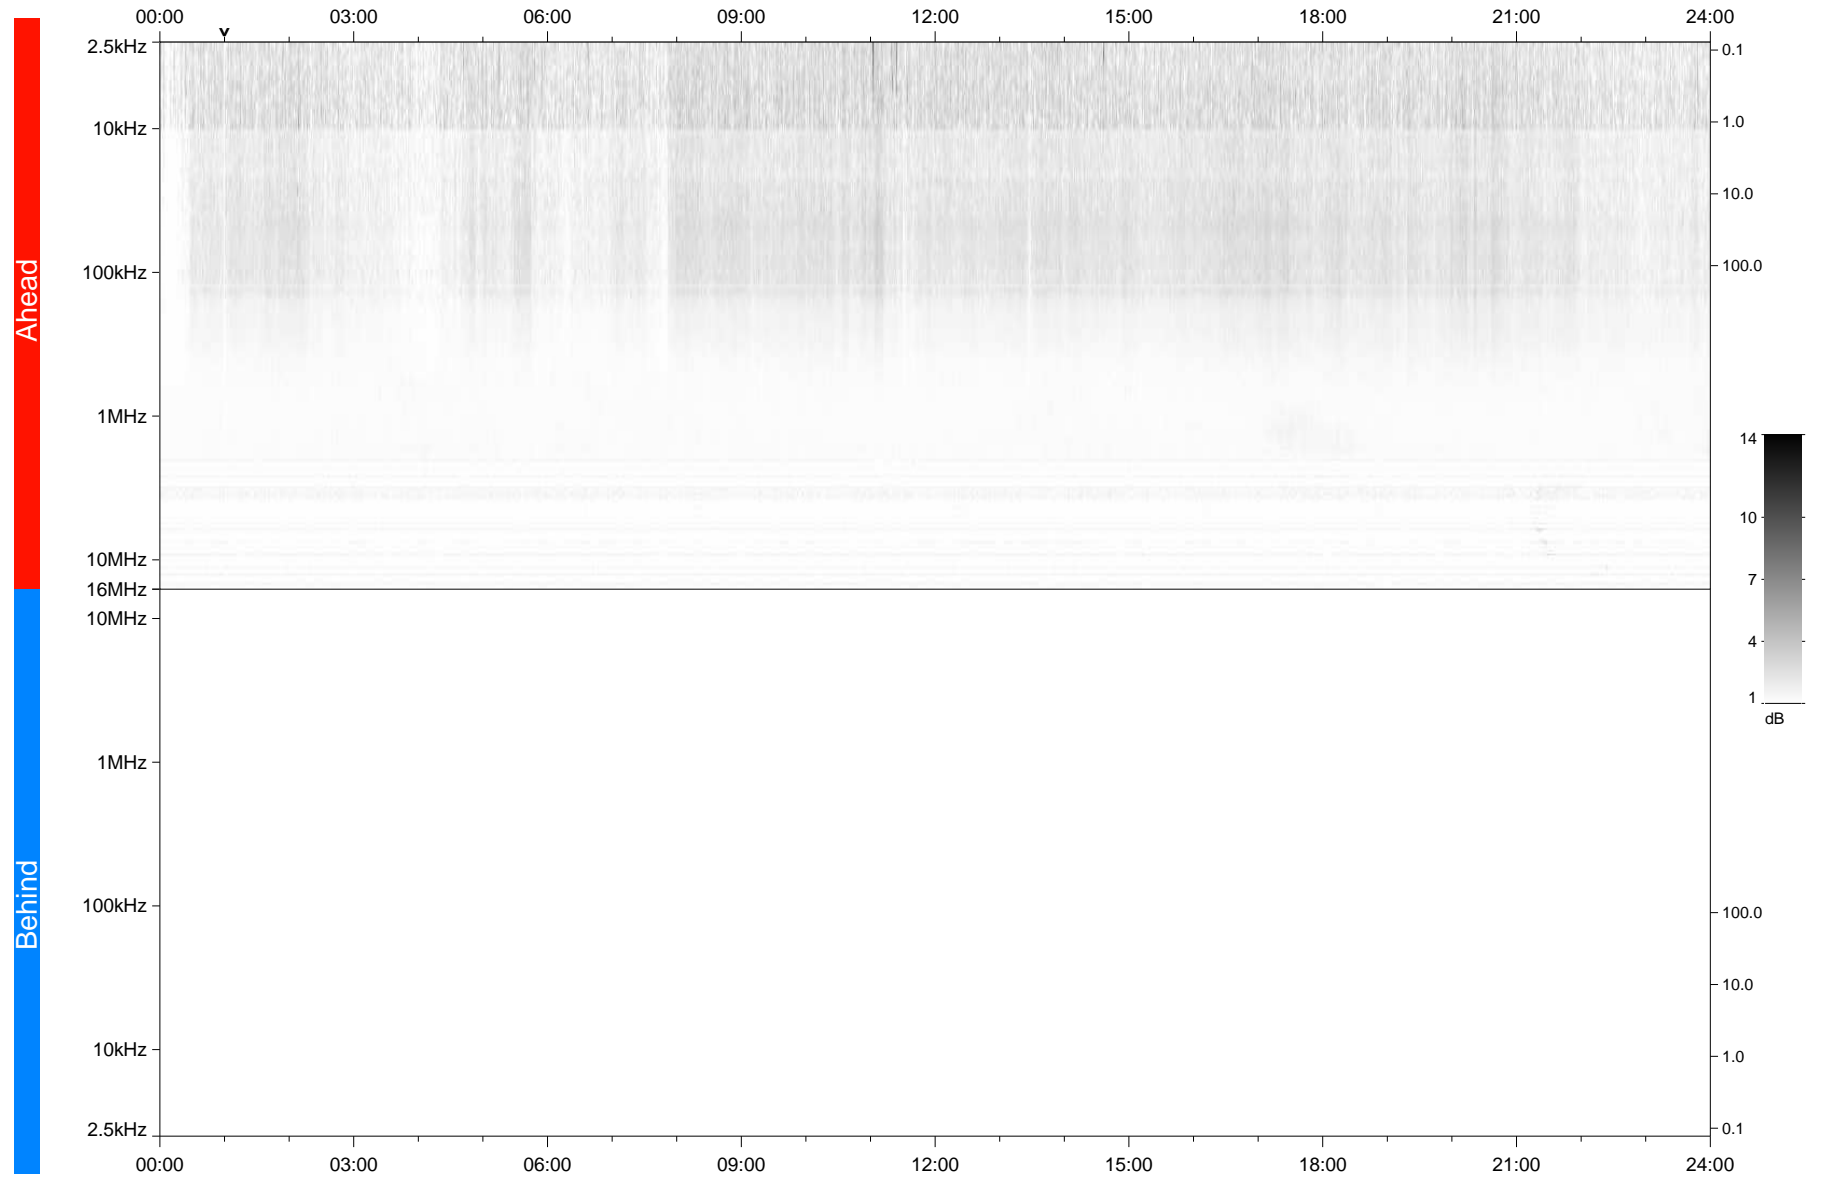

# STEREO/WAVES Daily Summary - 18-Jan-2020 (DOY 018)

Ahead source file: swaves\_ahead\_2020\_018\_1\_05.fin  
Ahead PSE Angle: -78.2°

Behind PSE Angle: 79.6°  
Behind source file: No STEREO-B data

Time (UTC)

file: stereo\_swaves\_daily-summary\_gray\_20200118\_v04  
made by: space.umn.edu on macOS with TDL 8.8.2 on 2022-10-03 11:44:05, with TLib V945 / dynspec V311