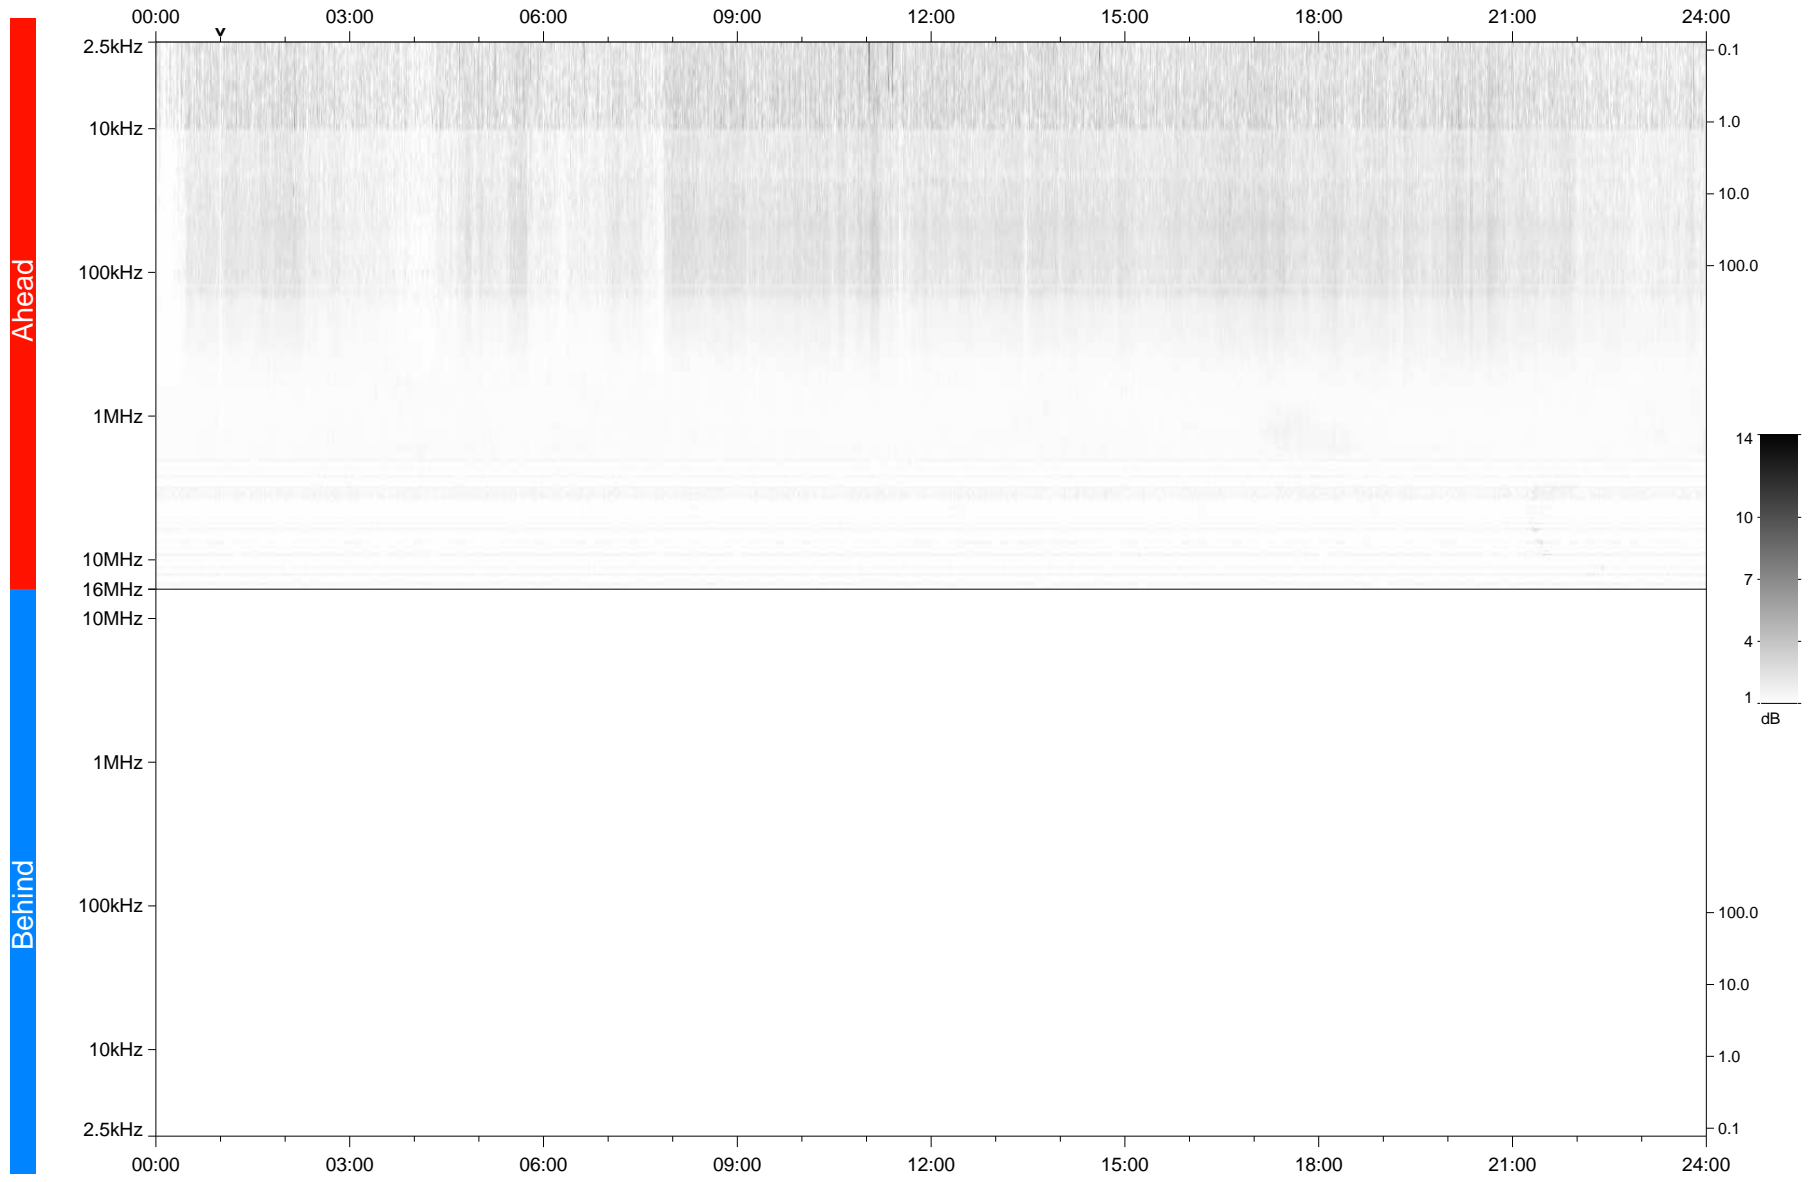

# STEREO/WAVES Daily Summary - 18-Jan-2020 (DOY 018)

Ahead source file: swaves\_ahead\_2020\_018\_1\_05.fin  
Ahead PSE Angle: -78.2°

Behind PSE Angle: 79.6°  
Behind source file: No STEREO-B data

Time (UTC)

file: stereo\_swaves\_daily-summary\_gray\_20200118\_v03  
made by: space.umn.edu on macOS with TDL 8.8.2 on 2022-09-15 11:18:35, with TLib V945 / dynspec V311