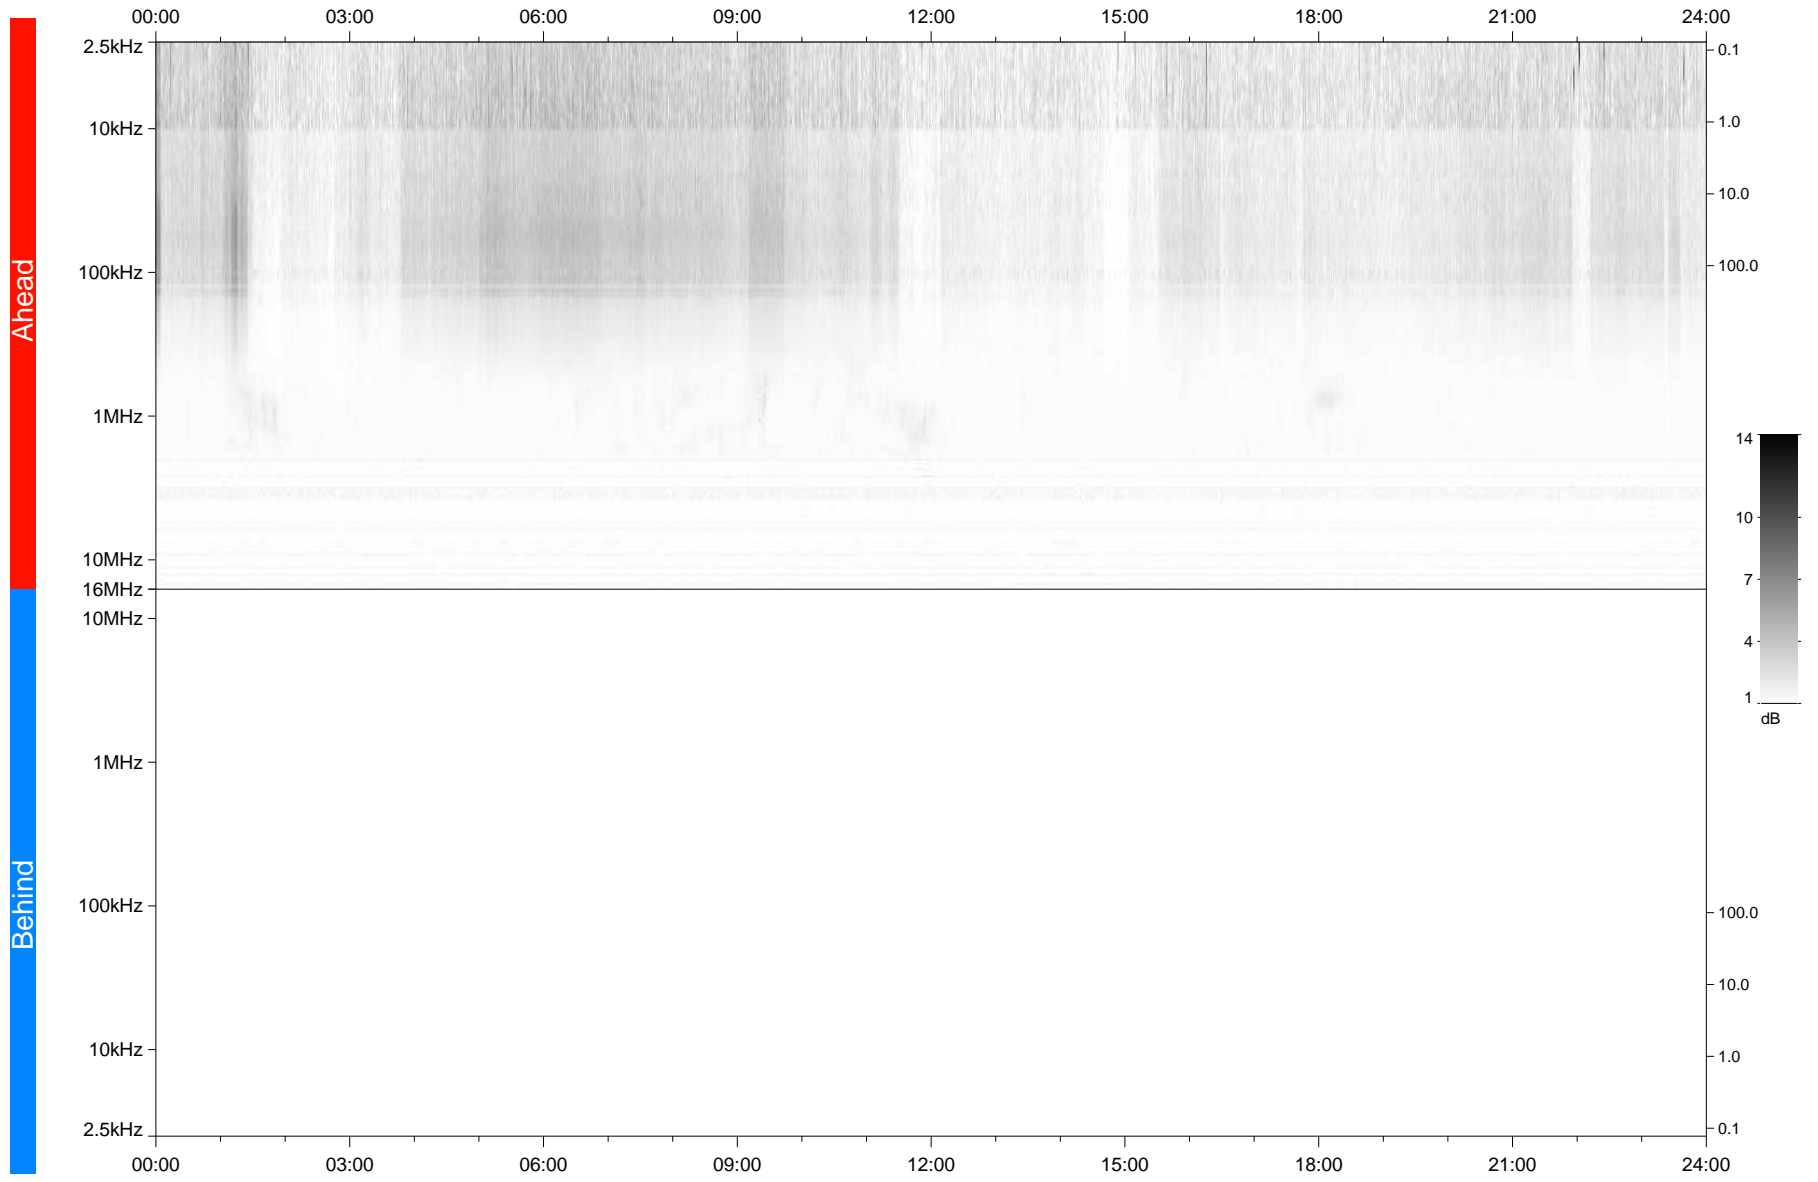

STEREO/WAVES Daily Summary - 17-Jan-2020 (DOY 017)

Ahead source file: swaves_ahead_2020_017_1_05.fin
Ahead PSE Angle: -78.2°

Behind PSE Angle: 79.6°
Behind source file: No STEREO-B data

Time (UTC)

file: stereo_swaves_daily-summary_gray_20200117_v04
made by: space.umn.edu on macOS with IDL 8.8.2 on 2022-10-03 11:42:35, with TMLib V945 / dynspec V311