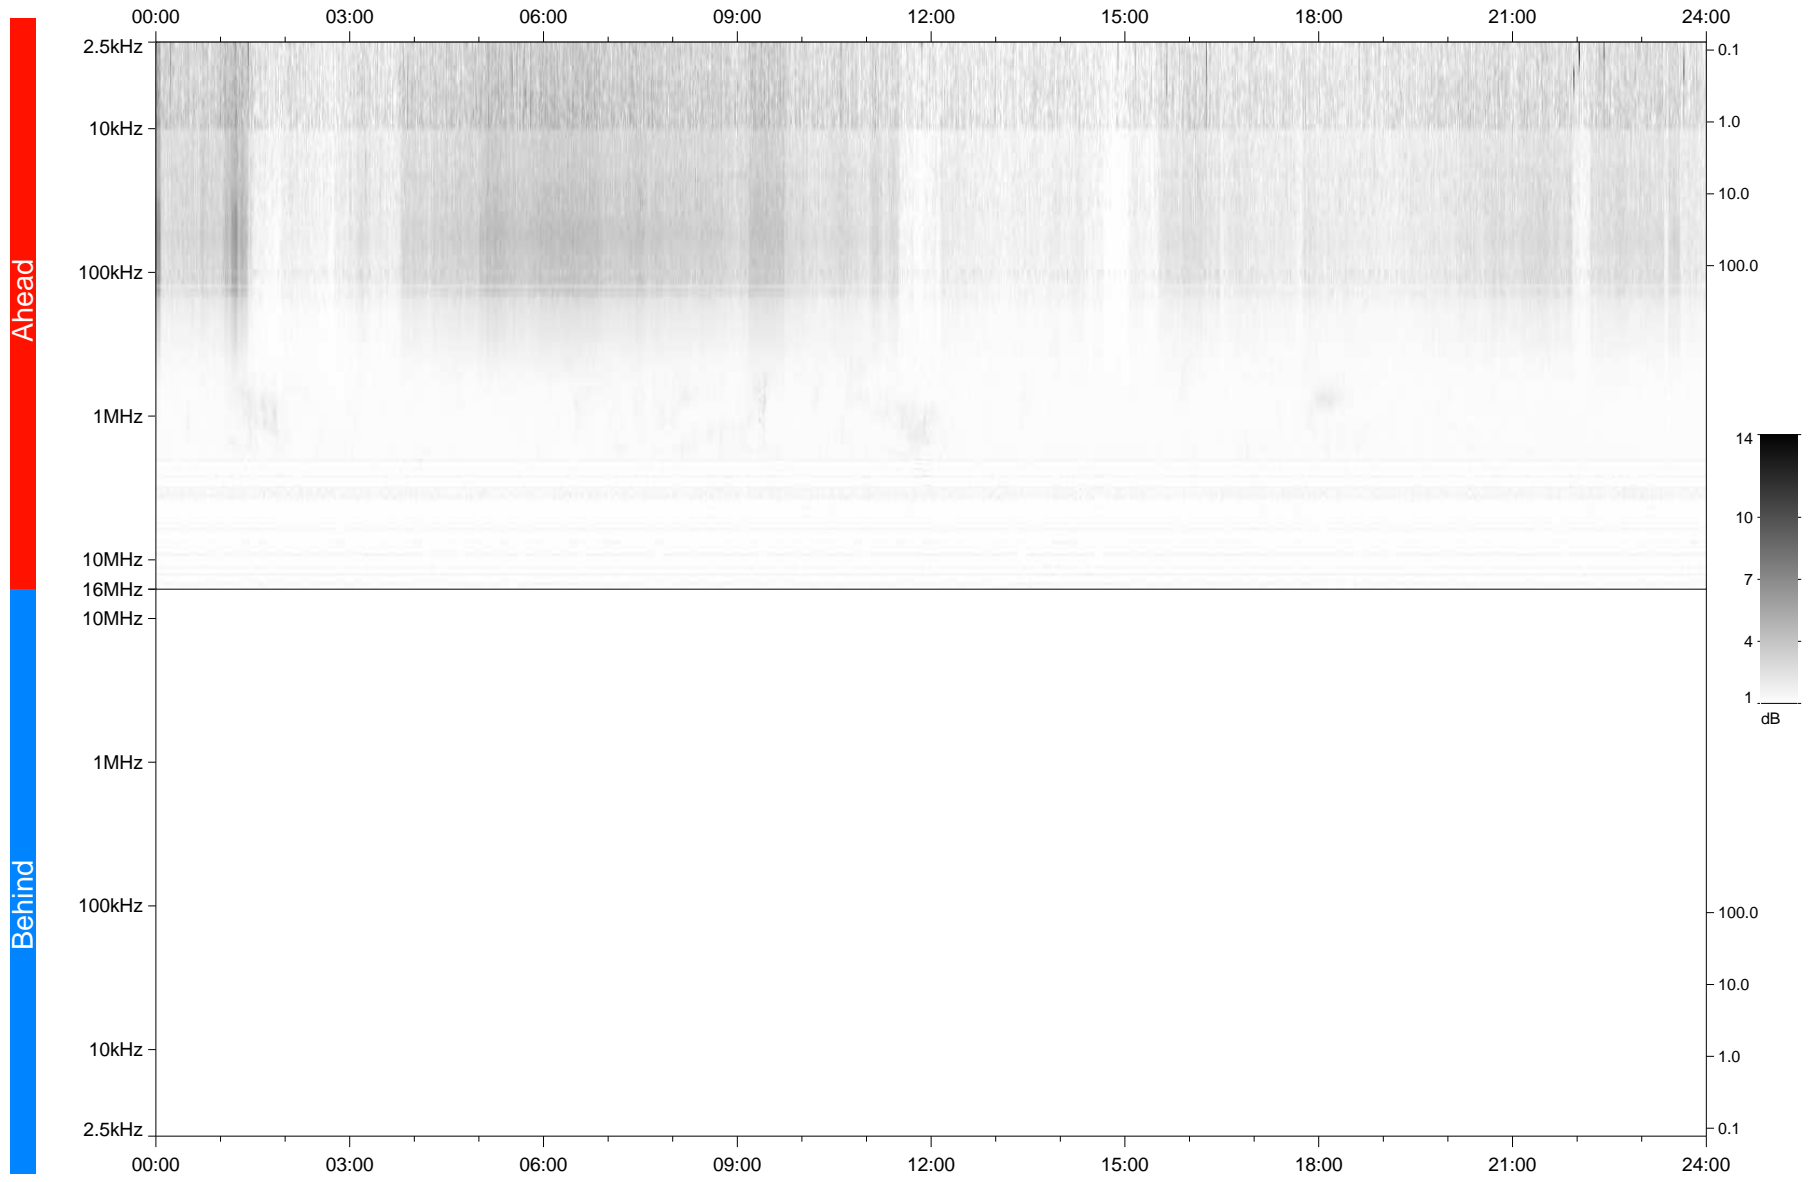

STEREO/WAVES Daily Summary - 17-Jan-2020 (DOY 017)

Ahead source file: swaves_ahead_2020_017_1_05.fin
Ahead PSE Angle: -78.2°

Behind PSE Angle: 79.6°
Behind source file: No STEREO-B data

Time (UTC)

file: stereo_swaves_daily-summary_gray_20200117_v03
made by: space.umn.edu on macOS with TDL 8.8.2 on 2022-09-15 11:17:13, with TLib V945 / dynspec V311