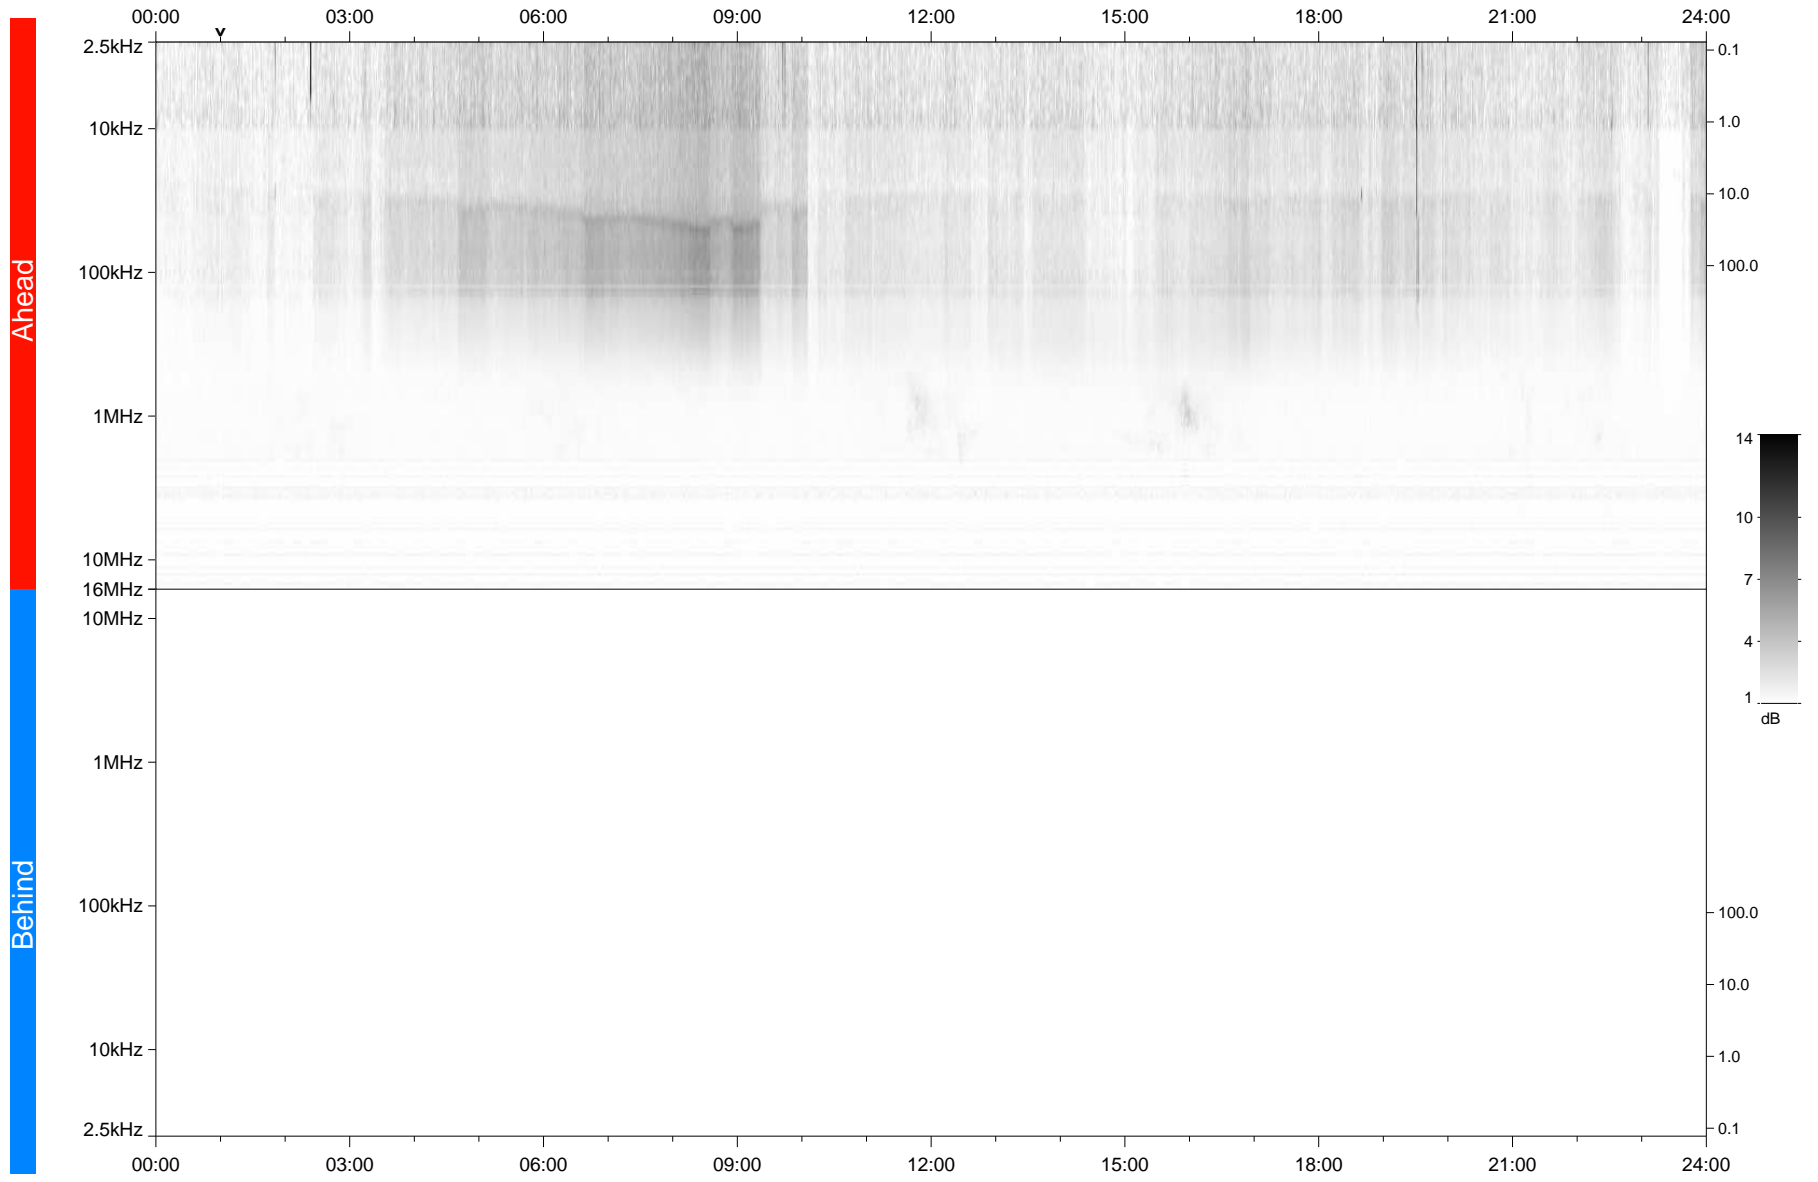

# STEREO/WAVES Daily Summary - 16-Jan-2020 (DOY 016)

Ahead source file: swaves\_ahead\_2020\_016\_1\_05.fin  
Ahead PSE Angle: -78.3°

Behind PSE Angle: 79.7°  
Behind source file: No STEREO-B data

Time (UTC)

file: stereo\_swaves\_daily-summary\_gray\_20200116\_v04  
made by: space.umn.edu on macOS with TDL 8.8.2 on 2022-10-03 11:41:06, with TLib V945 / dynspec V311