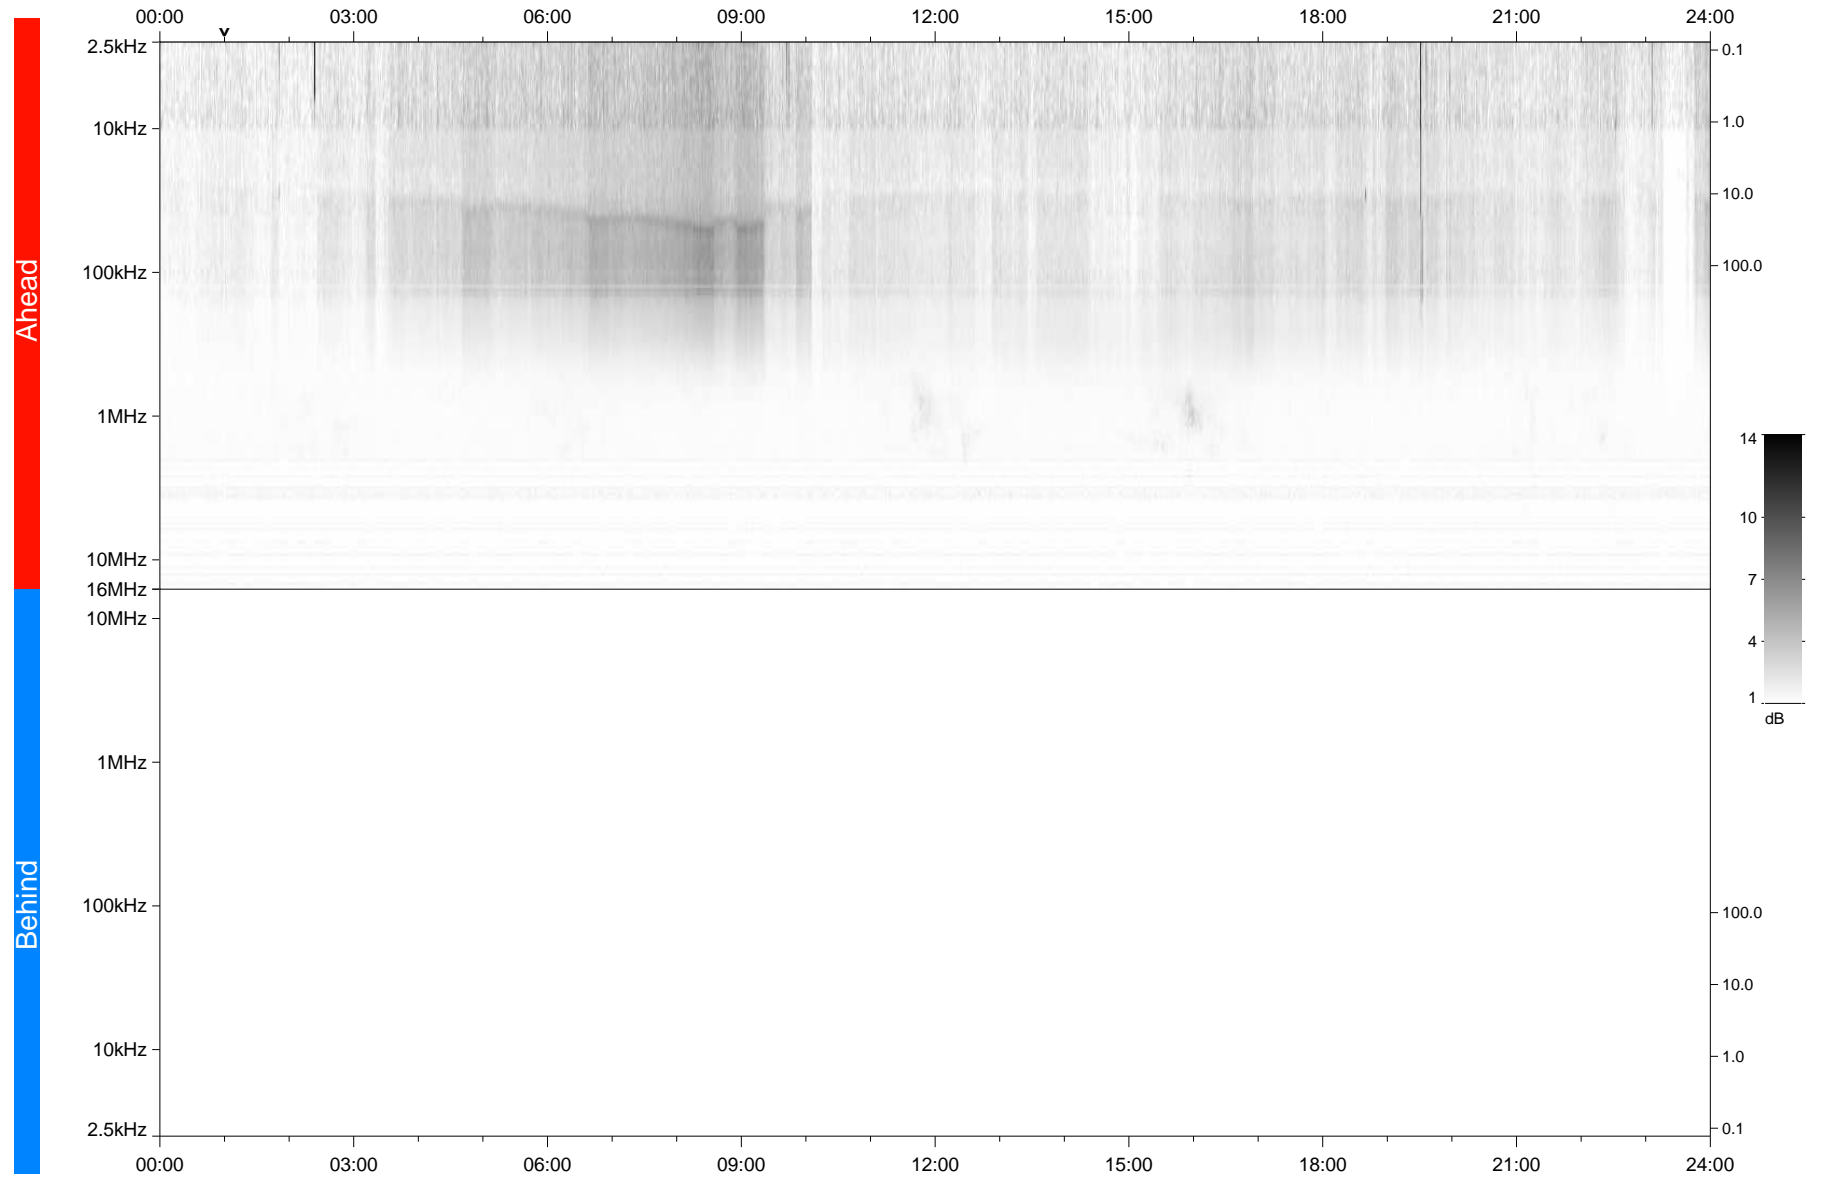

# STEREO/WAVES Daily Summary - 16-Jan-2020 (DOY 016)

Ahead source file: swaves\_ahead\_2020\_016\_1\_05.fin  
Ahead PSE Angle: -78.3°

Behind PSE Angle: 79.7°  
Behind source file: No STEREO-B data

Time (UTC)

file: stereo\_swaves\_daily-summary\_gray\_20200116\_v03  
made by: space.umn.edu on macOS with TDL 8.8.2 on 2022-09-15 11:15:52, with TLib V945 / dynspec V311