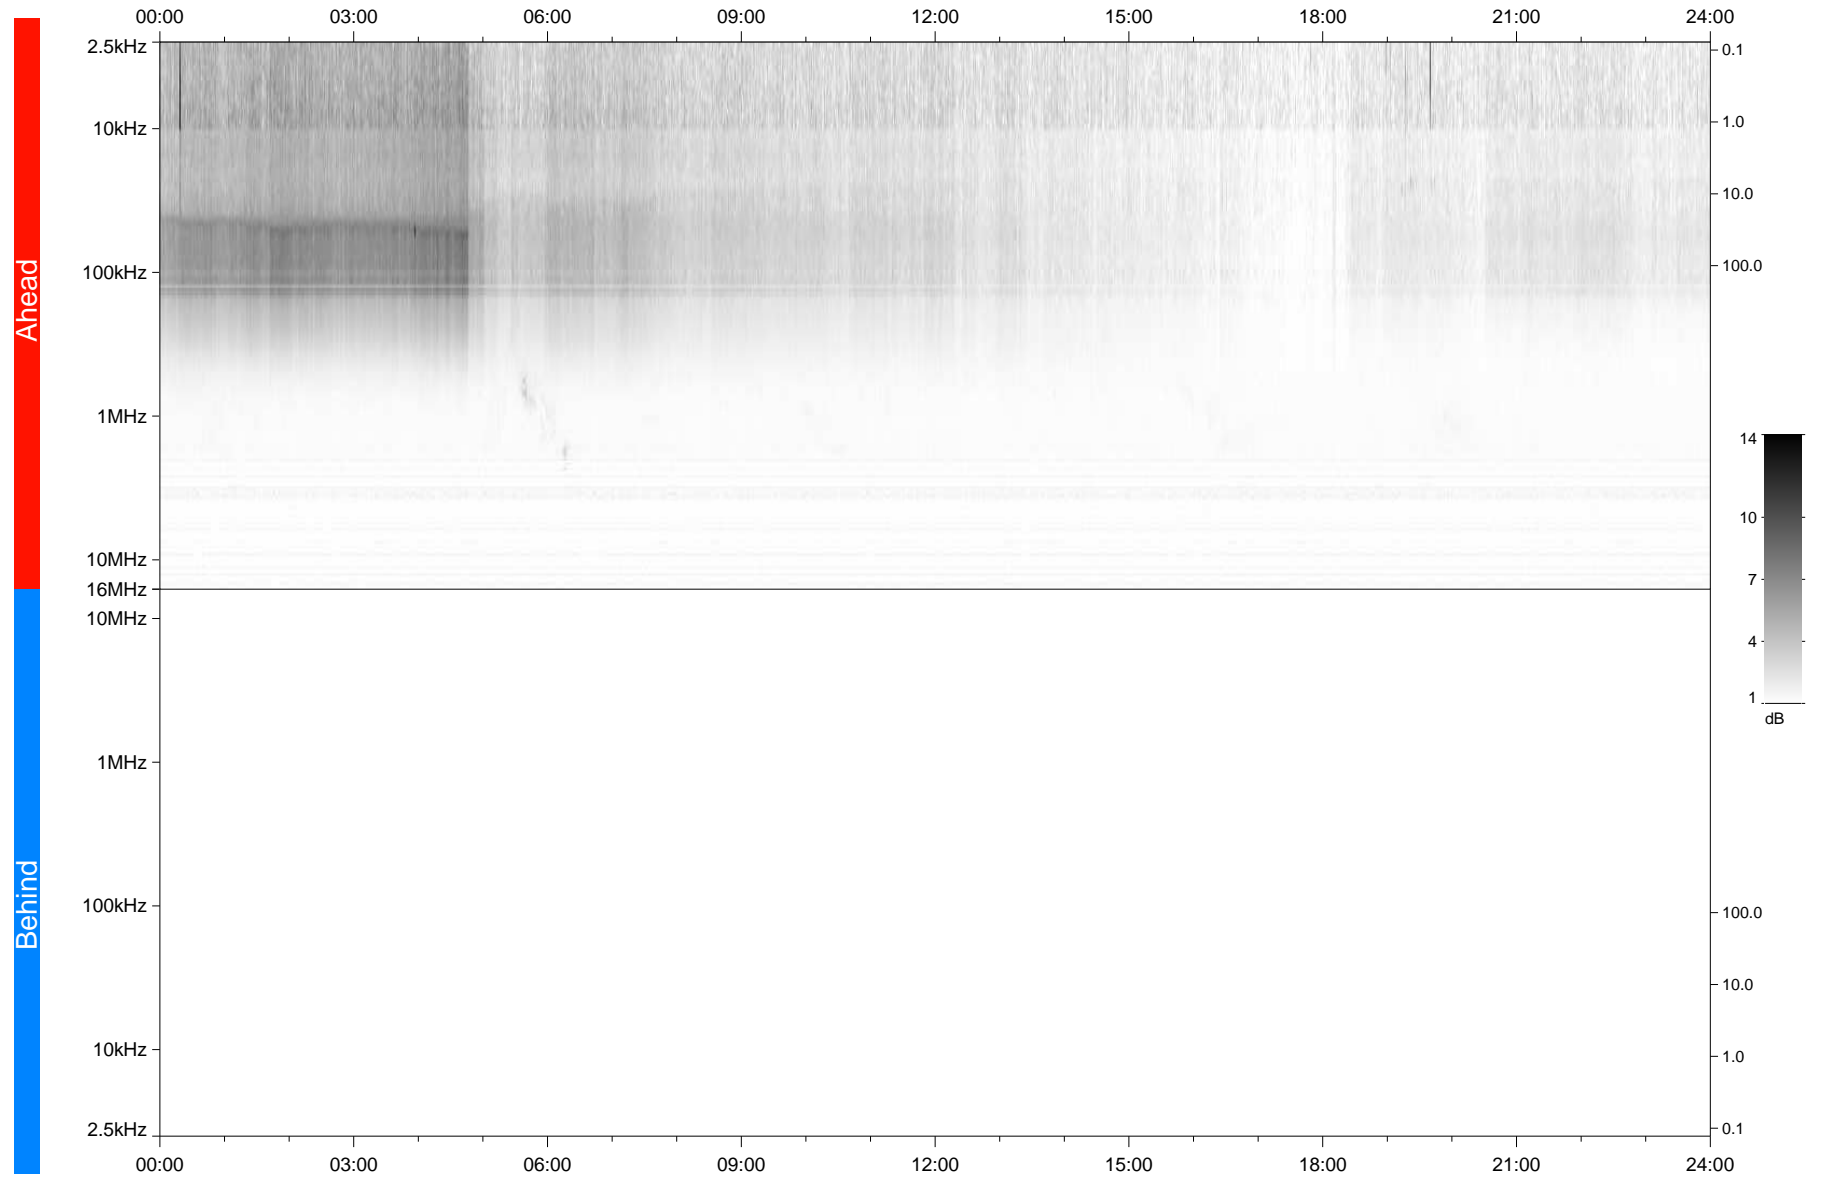

# STEREO/WAVES Daily Summary - 15-Jan-2020 (DOY 015)

Ahead source file: swaves\_ahead\_2020\_015\_1\_06.fin  
Ahead PSE Angle: -78.3°

Behind PSE Angle: 79.7°  
Behind source file: No STEREO-B data

Time (UTC)

file: stereo\_swaves\_daily-summary\_gray\_20200115\_v04  
made by: space.umn.edu on macOS with TDL 8.8.2 on 2022-10-03 11:39:35, with TLib V945 / dynspec V311