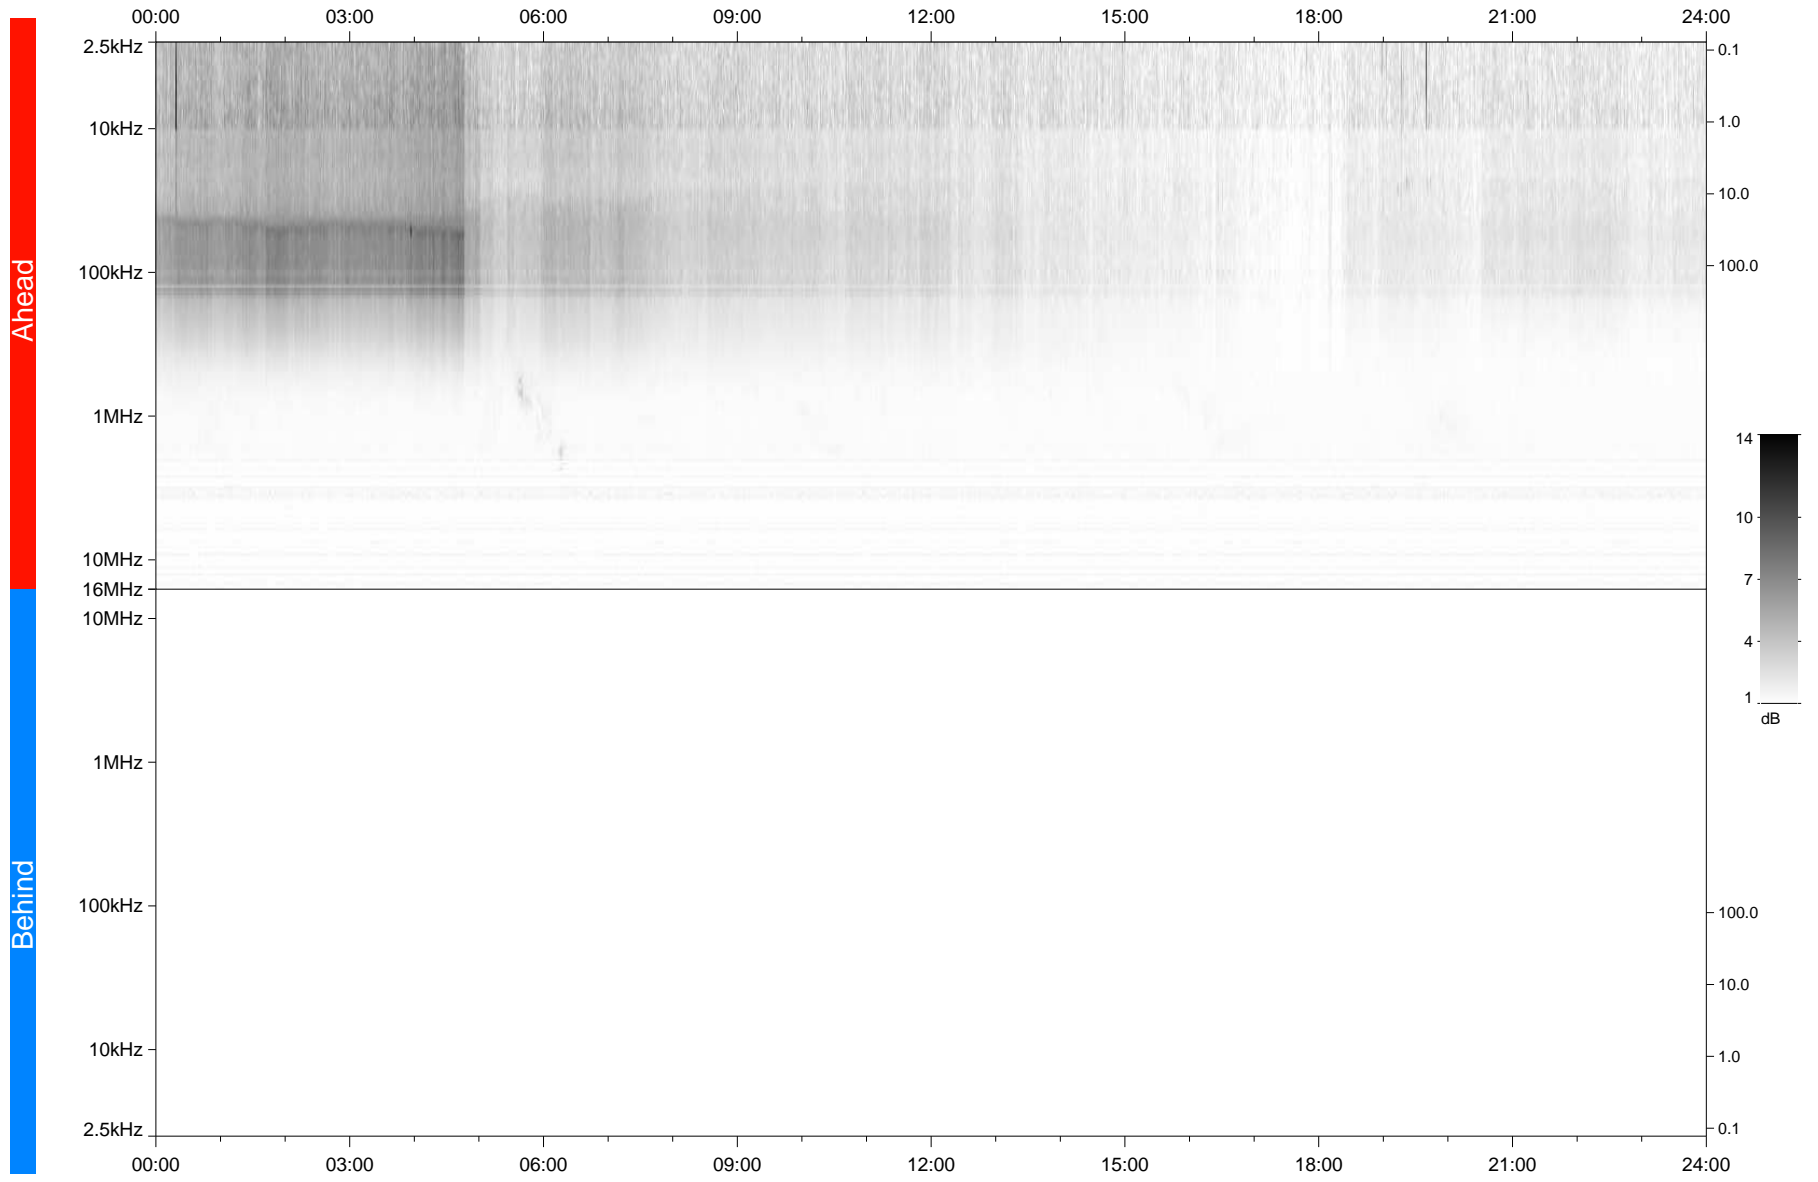

STEREO/WAVES Daily Summary - 15-Jan-2020 (DOY 015)

Ahead source file: swaves_ahead_2020_015_1_06.fin
Ahead PSE Angle: -78.3°

Behind PSE Angle: 79.7°
Behind source file: No STEREO-B data

Time (UTC)

file: stereo_swaves_daily-summary_gray_20200115_v03
made by: space.umn.edu on macOS with IDL 8.8.2 on 2022-09-15 11:14:29, with TLib V945 / dynspec V311