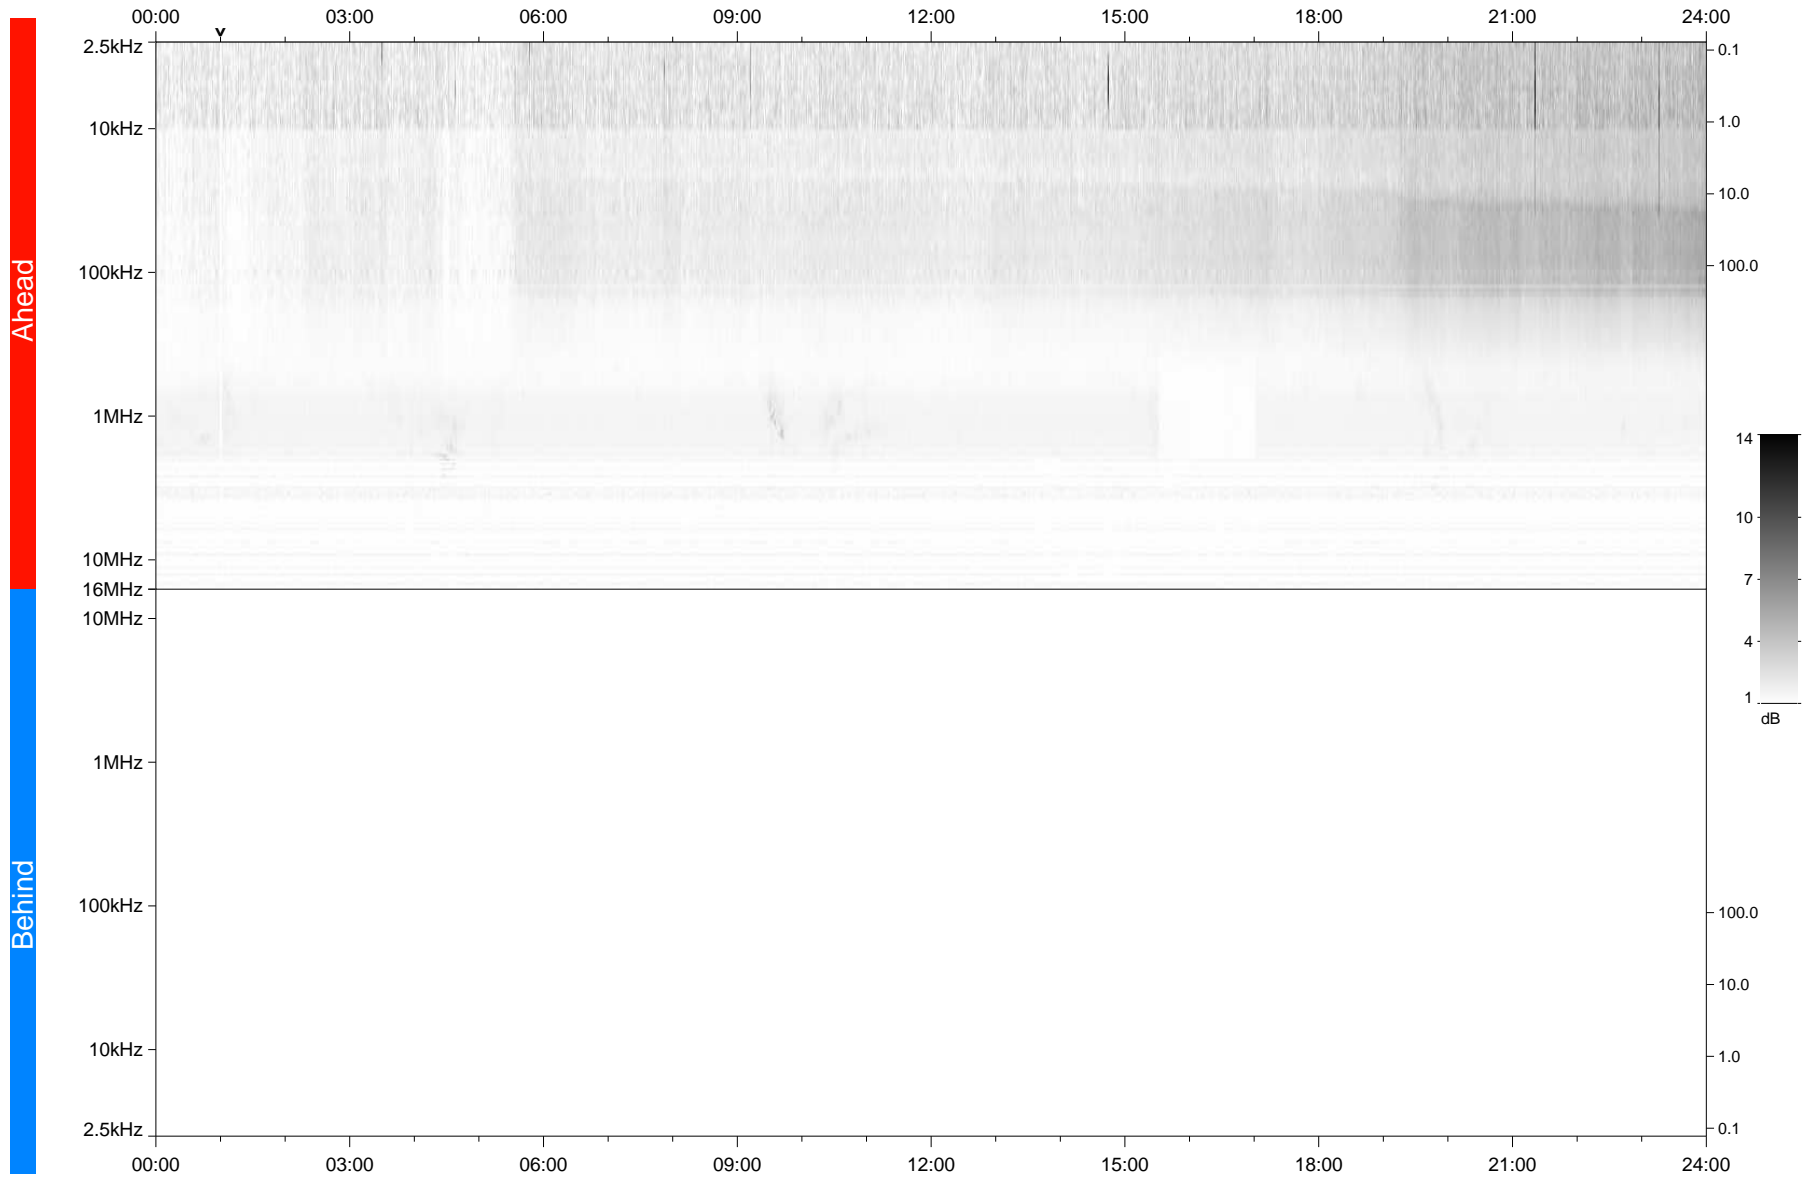

STEREO/WAVES Daily Summary - 14-Jan-2020 (DOY 014)

Ahead source file: swaves_ahead_2020_014_1_05.fin
Ahead PSE Angle: -78.4°

Behind PSE Angle: 79.8°
Behind source file: No STEREO-B data

Time (UTC)

file: stereo_swaves_daily-summary_gray_20200114_v04
made by: space.umn.edu on macOS with IDL 8.8.2 on 2022-10-03 11:38:05, with TLib V945 / dynspec V311