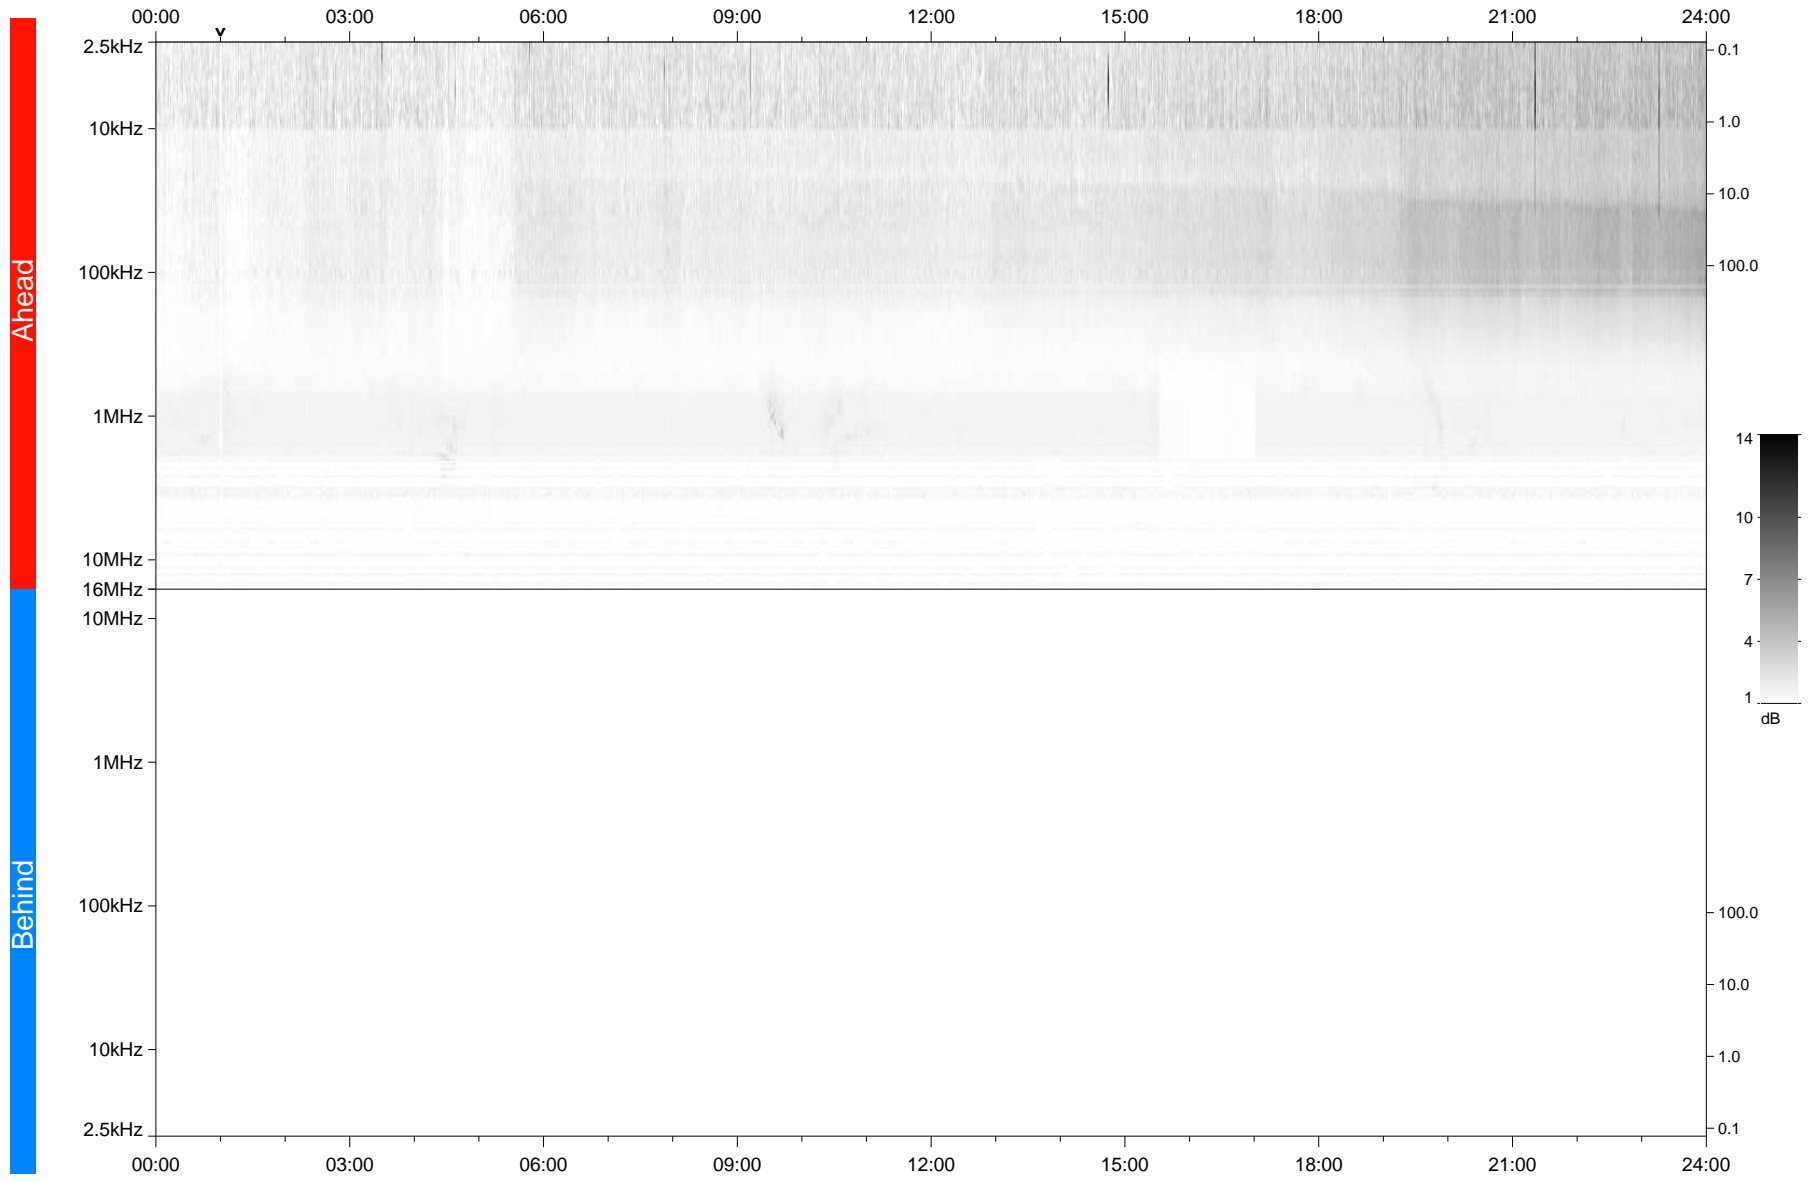

STEREO/WAVES Daily Summary - 14-Jan-2020 (DOY 014)

Ahead source file: swaves_ahead_2020_014_1_05.fin
Ahead PSE Angle: -78.4°

Behind PSE Angle: 79.8°
Behind source file: No STEREO-B data

Time (UTC)

file: stereo_swaves_daily-summary_gray_20200114_v03
made by: space.umn.edu on macOS with TDL 8.8.2 on 2022-09-15 11:13:06, with TLib V945 / dynspec V311