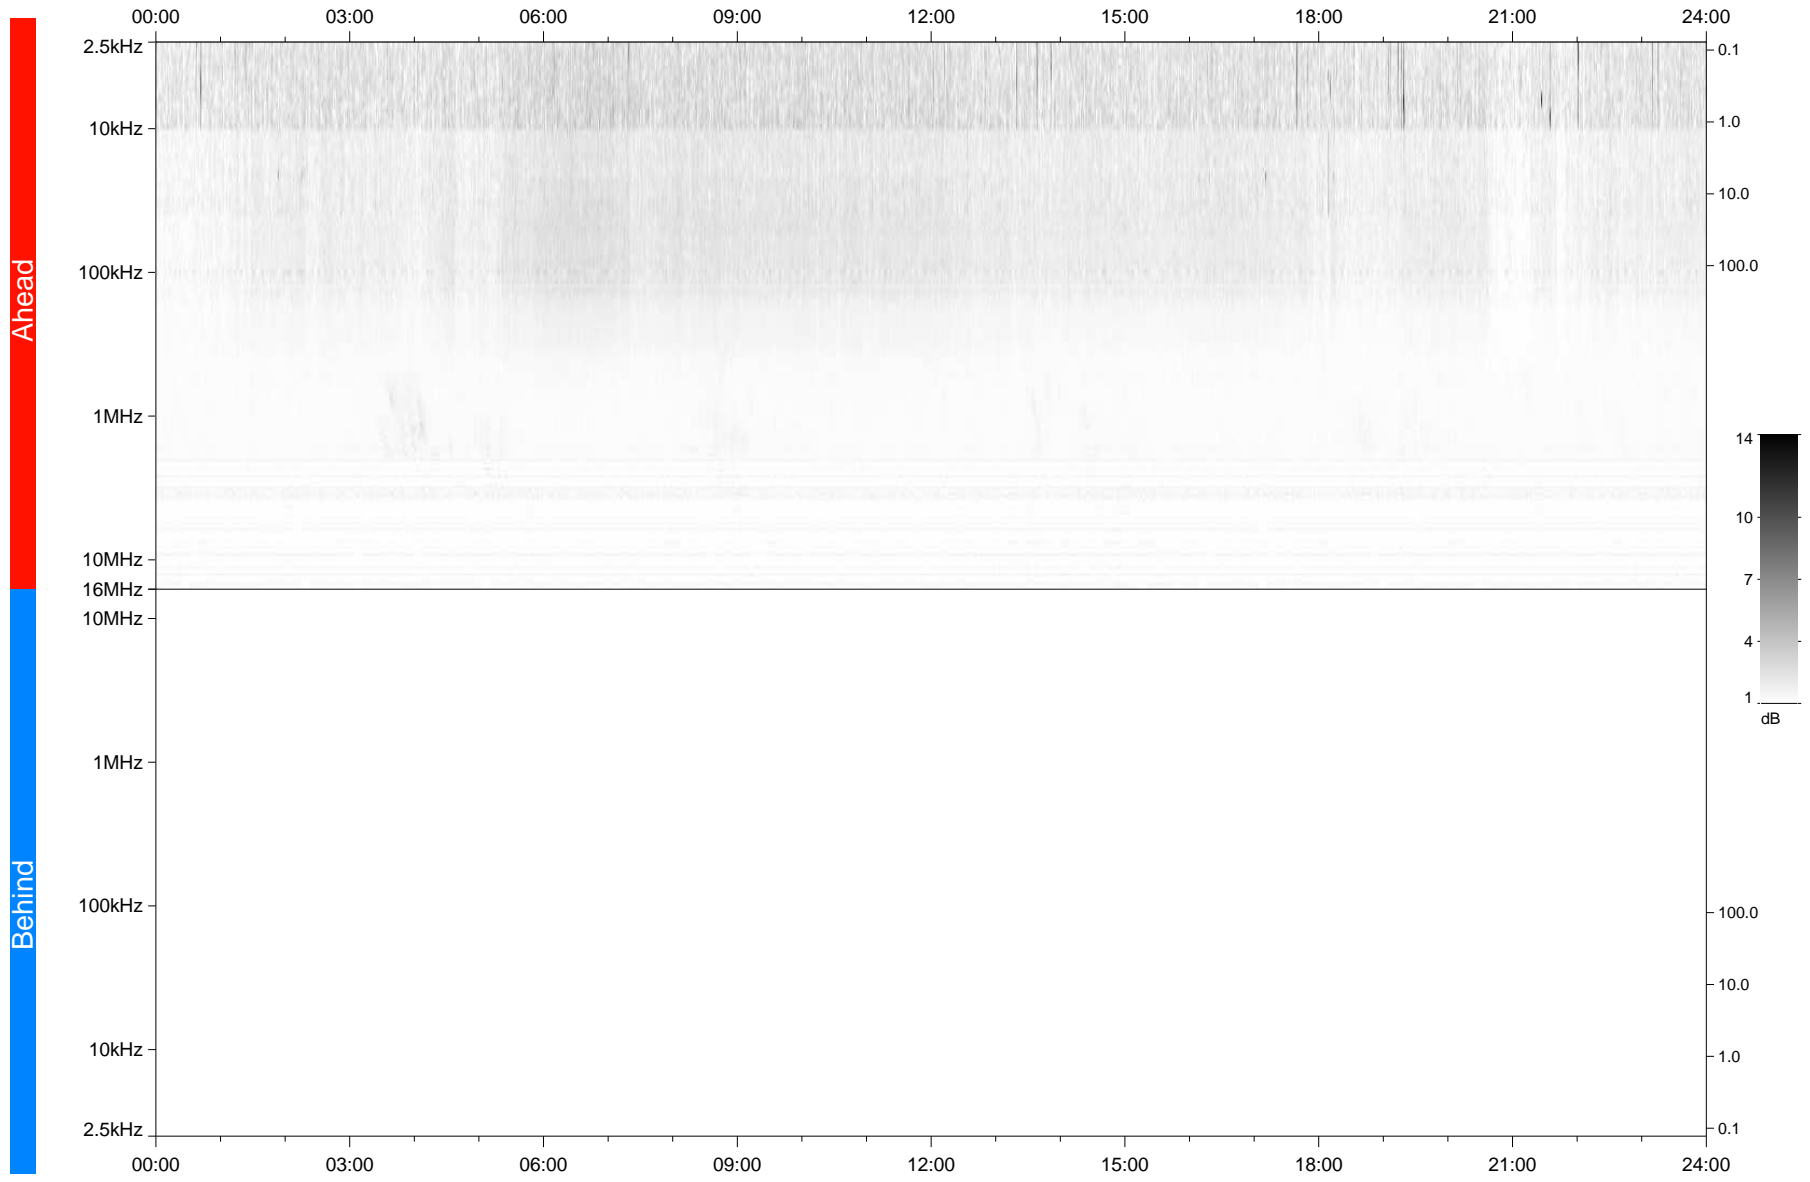

STEREO/WAVES Daily Summary - 13-Jan-2020 (DOY 013)

Ahead source file: swaves_ahead_2020_013_1_05.fin
Ahead PSE Angle: -78.4°

Behind PSE Angle: 79.8°
Behind source file: No STEREO-B data

Time (UTC)

file: stereo_swaves_daily-summary_gray_20200113_v04
made by: space.umn.edu on macOS with TDL 8.8.2 on 2022-10-03 11:36:36, with TLib V945 / dynspec V311