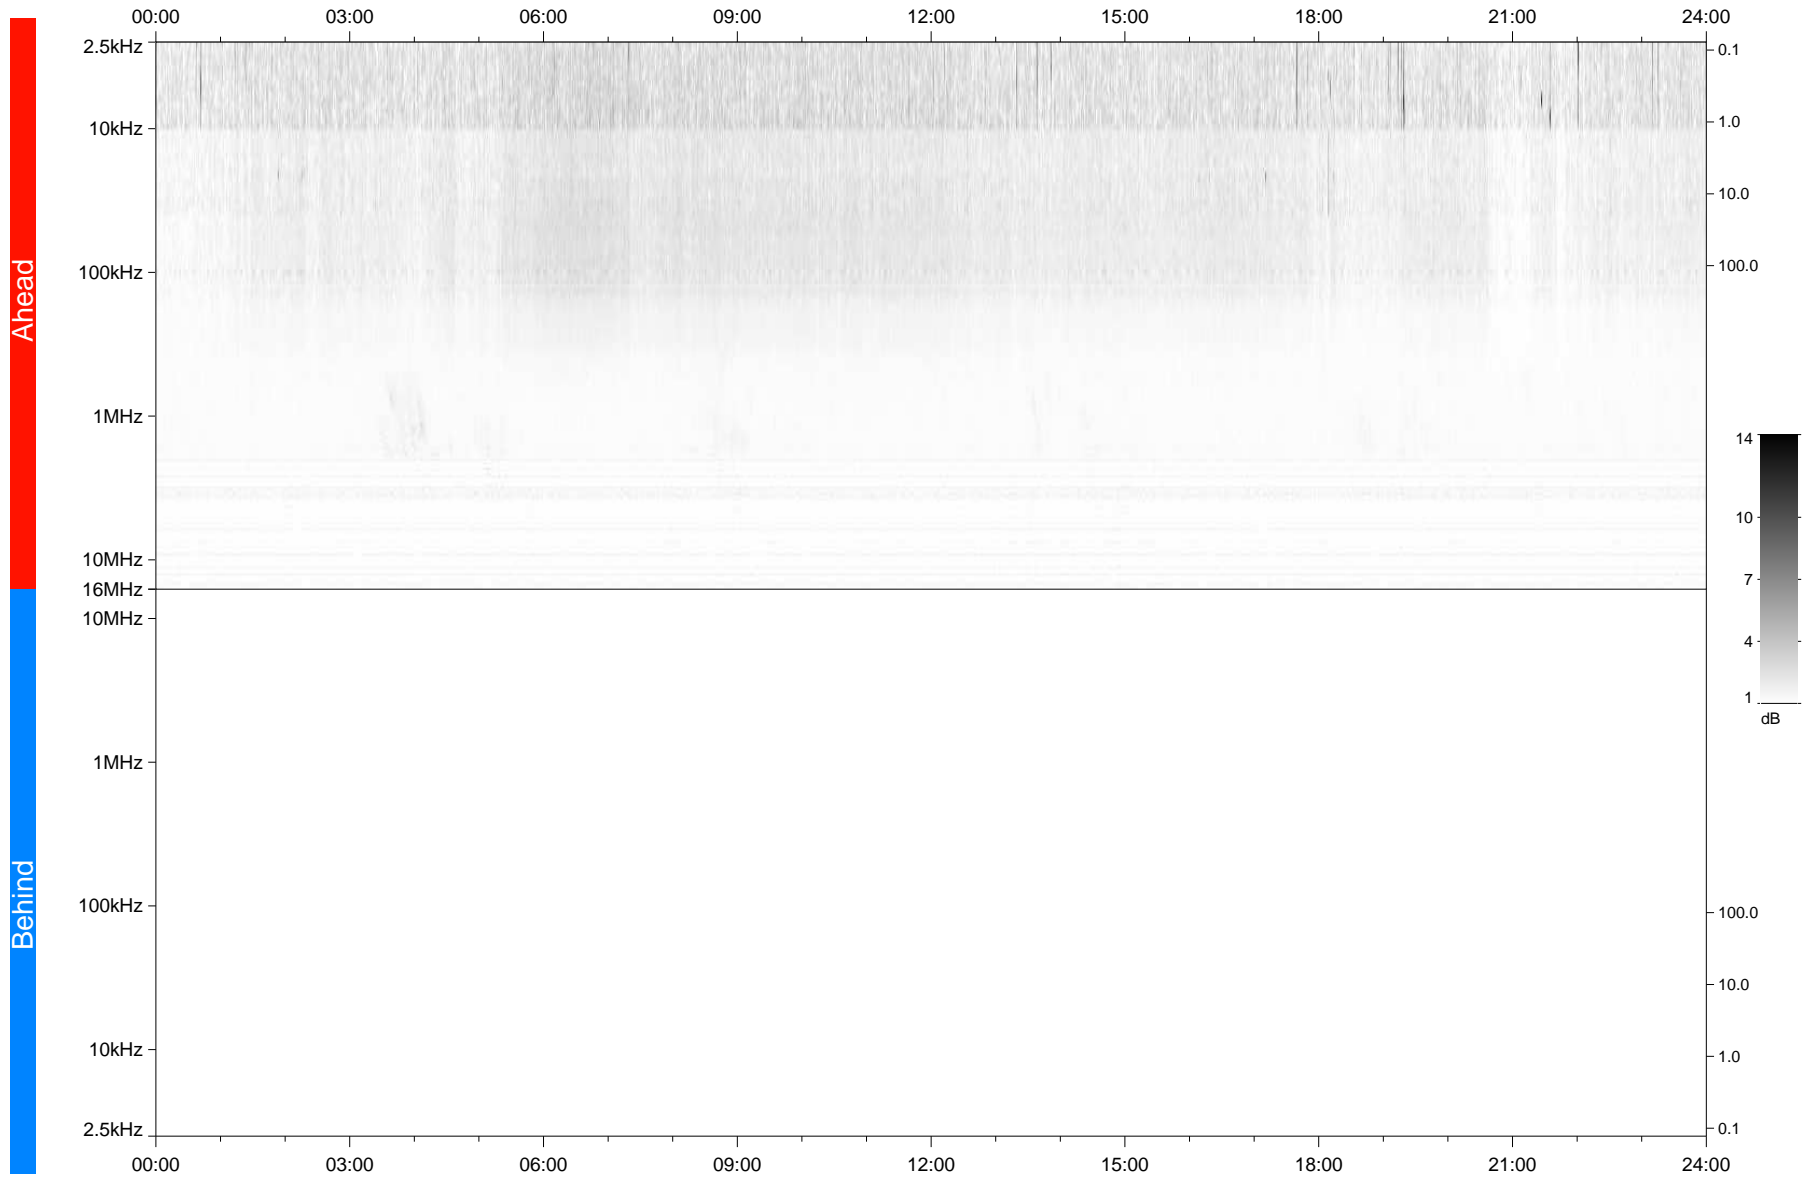

STEREO/WAVES Daily Summary - 13-Jan-2020 (DOY 013)

Ahead source file: swaves_ahead_2020_013_1_05.fin
Ahead PSE Angle: -78.4°

Behind PSE Angle: 79.8°
Behind source file: No STEREO-B data

Time (UTC)

file: stereo_swaves_daily-summary_gray_20200113_v03
made by: space.umn.edu on macOS with IDL 8.8.2 on 2022-09-15 11:11:45, with TLib V945 / dynspec V311