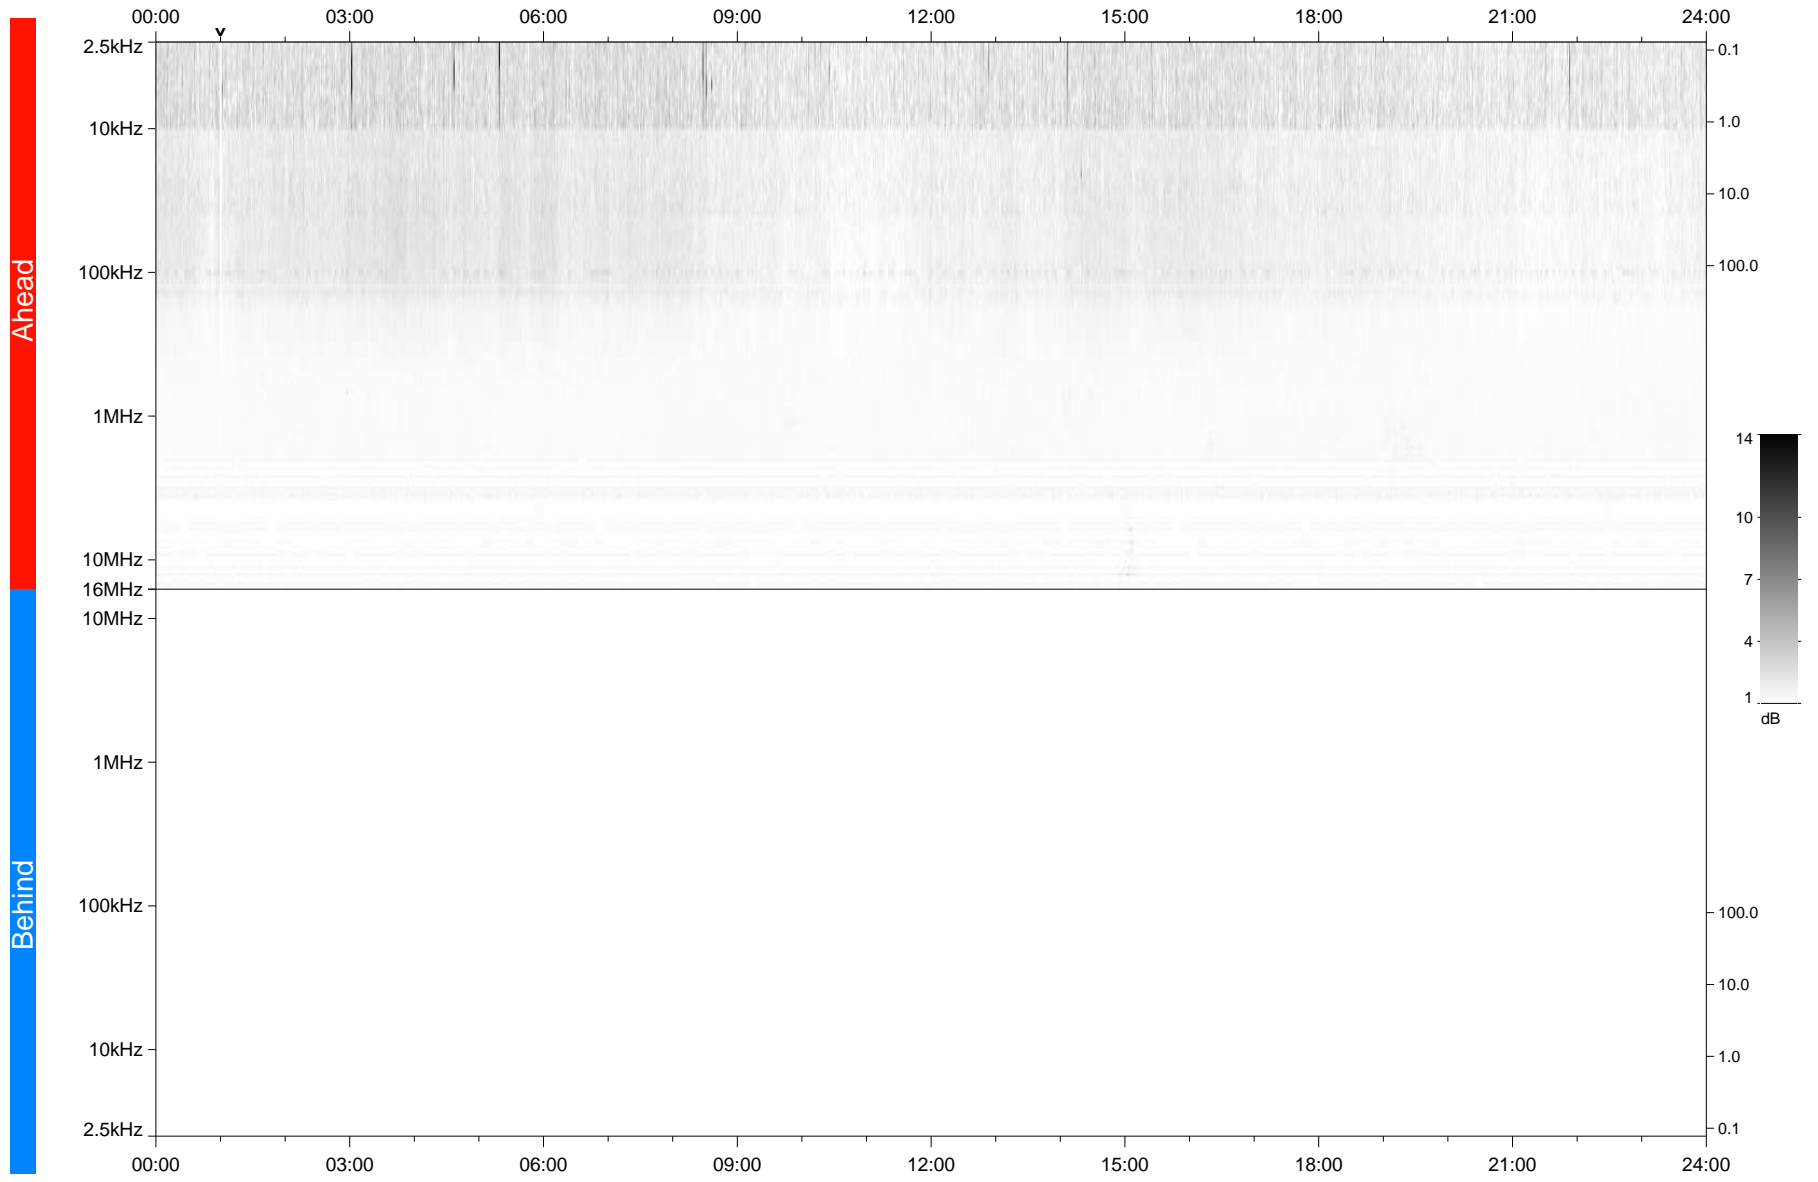

# STEREO/WAVES Daily Summary - 12-Jan-2020 (DOY 012)

Ahead source file: swaves\_ahead\_2020\_012\_1\_05.fin  
Ahead PSE Angle: -78.3°

Behind PSE Angle: 79.9°  
Behind source file: No STEREO-B data

Time (UTC)

file: stereo\_swaves\_daily-summary\_gray\_20200112\_v04  
made by: space.umn.edu on macOS with IDL 8.8.2 on 2022-10-03 11:35:06, with TLib V945 / dynspec V311