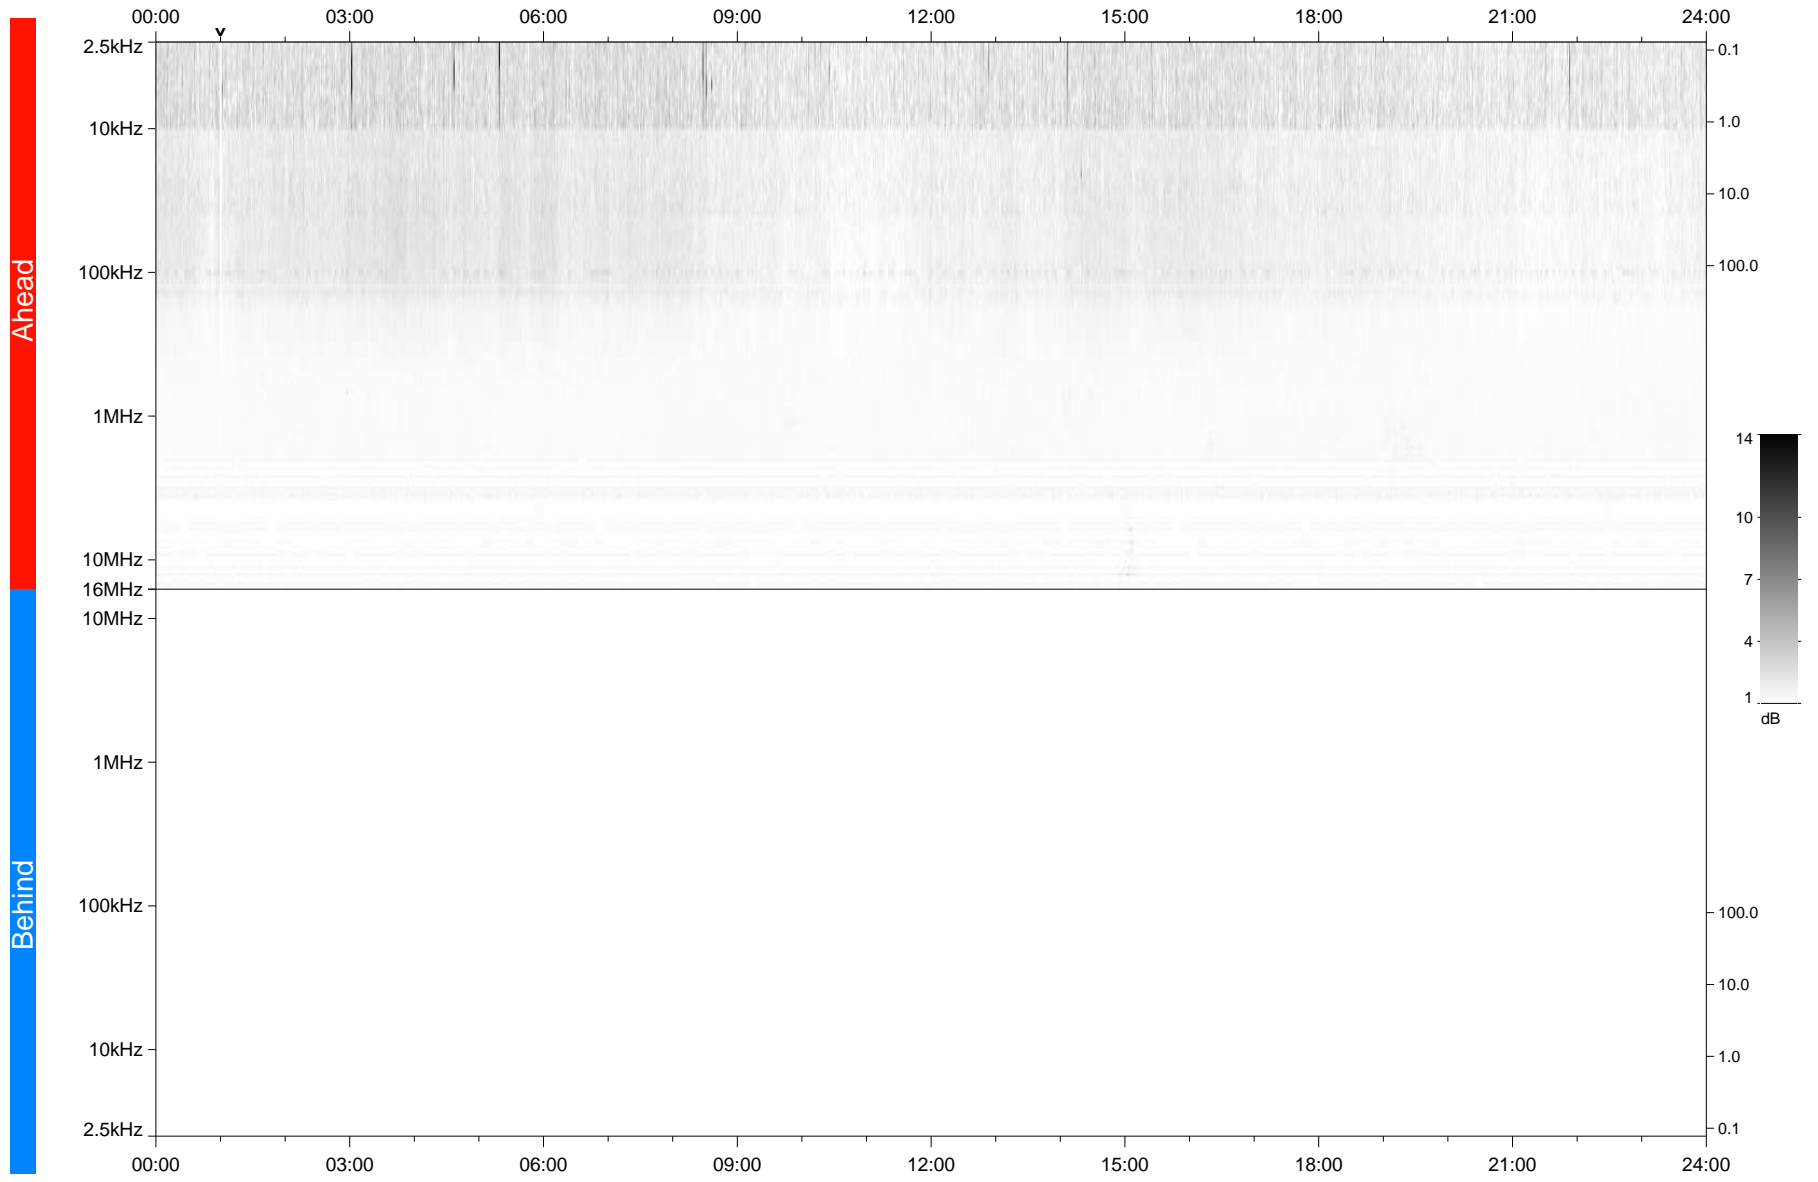

# STEREO/WAVES Daily Summary - 12-Jan-2020 (DOY 012)

Ahead source file: swaves\_ahead\_2020\_012\_1\_05.fin  
Ahead PSE Angle: -78.3°

Behind PSE Angle: 79.9°  
Behind source file: No STEREO-B data

Time (UTC)

file: stereo\_swaves\_daily-summary\_gray\_20200112\_v03  
made by: space.umn.edu on macOS with TDL 8.8.2 on 2022-09-15 11:10:24, with TLib V945 / dynspec V311