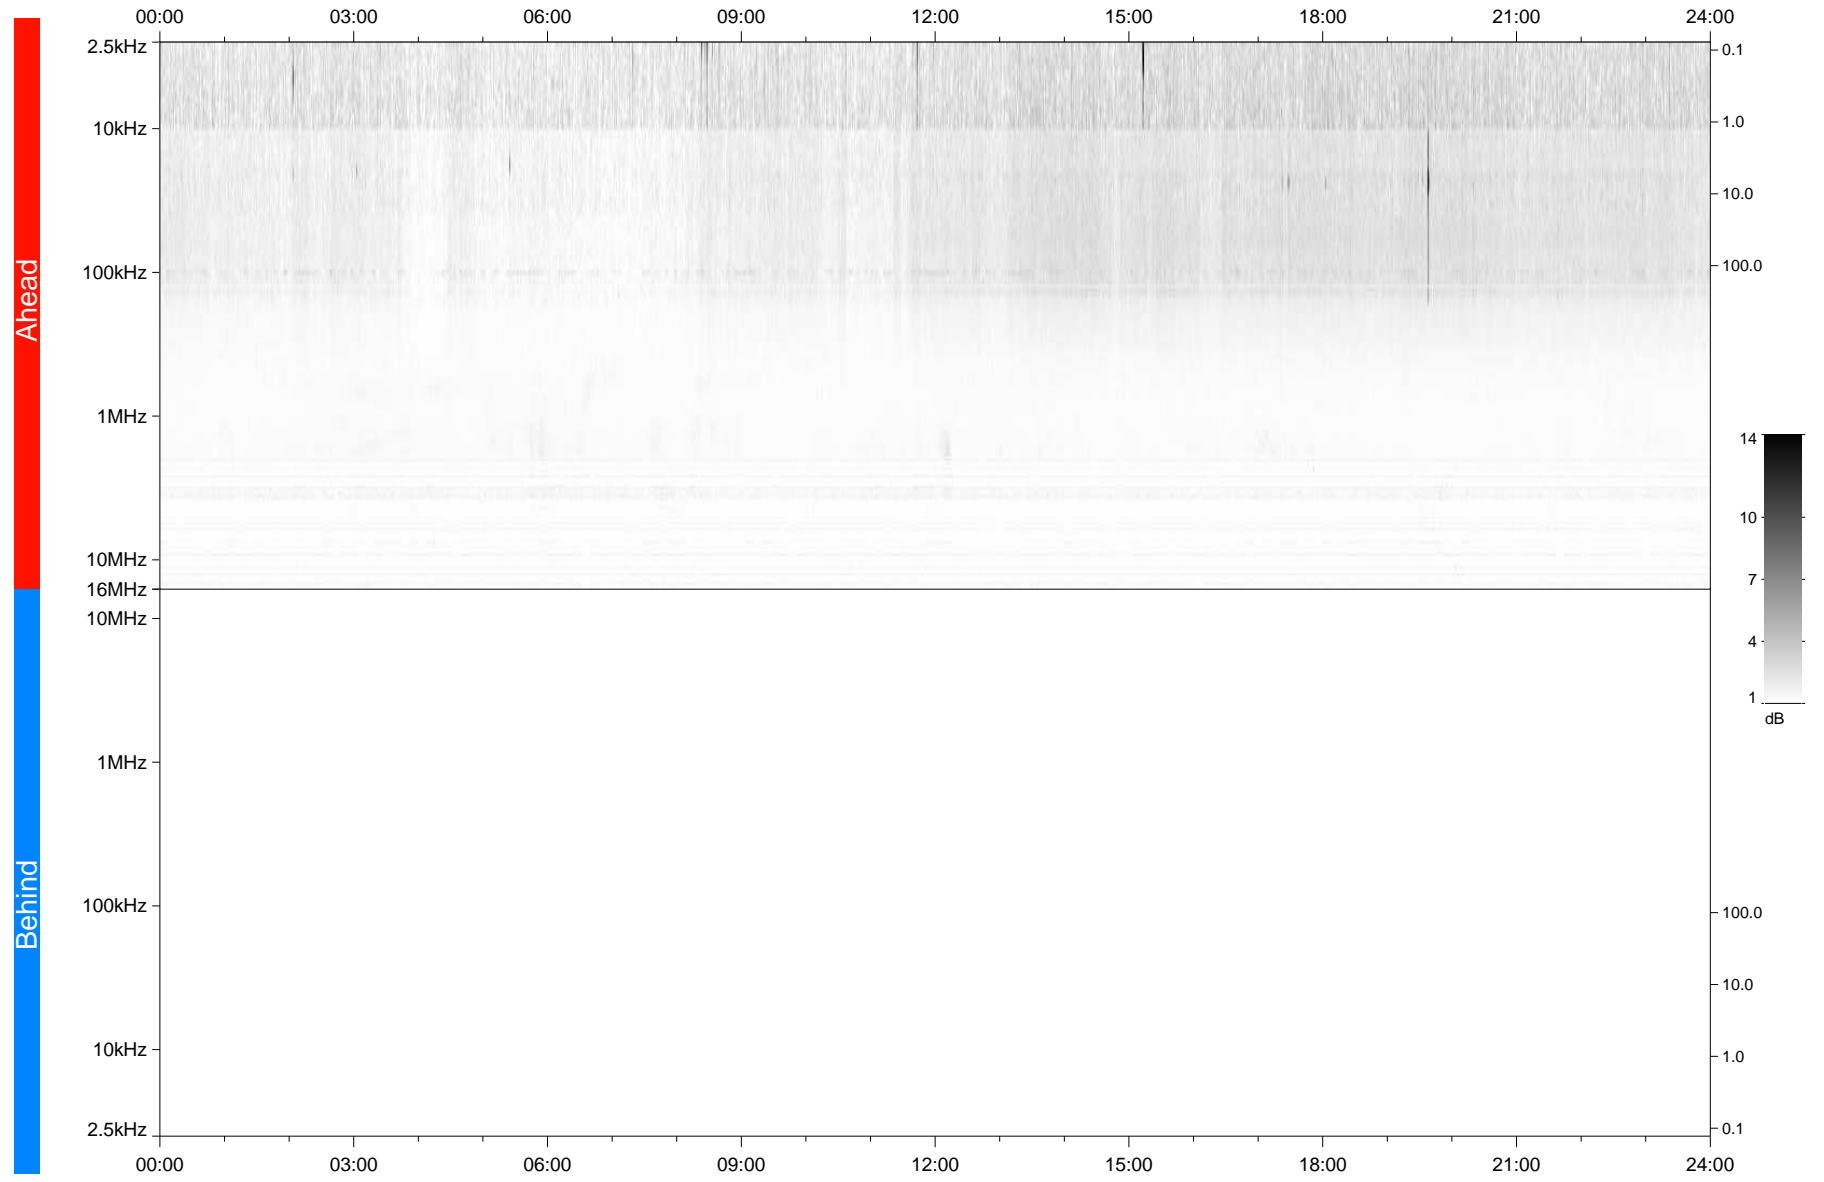

STEREO/WAVES Daily Summary - 11-Jan-2020 (DOY 011)

Ahead source file: swaves_ahead_2020_011_1_05.fin
Ahead PSE Angle: -78.4°

Behind PSE Angle: 80.0°
Behind source file: No STEREO-B data

Time (UTC)

file: stereo_swaves_daily-summary_gray_20200111_v04
made by: space.umn.edu on macOS with TDL 8.8.2 on 2022-10-03 11:33:37, with TLib V945 / dynspec V311