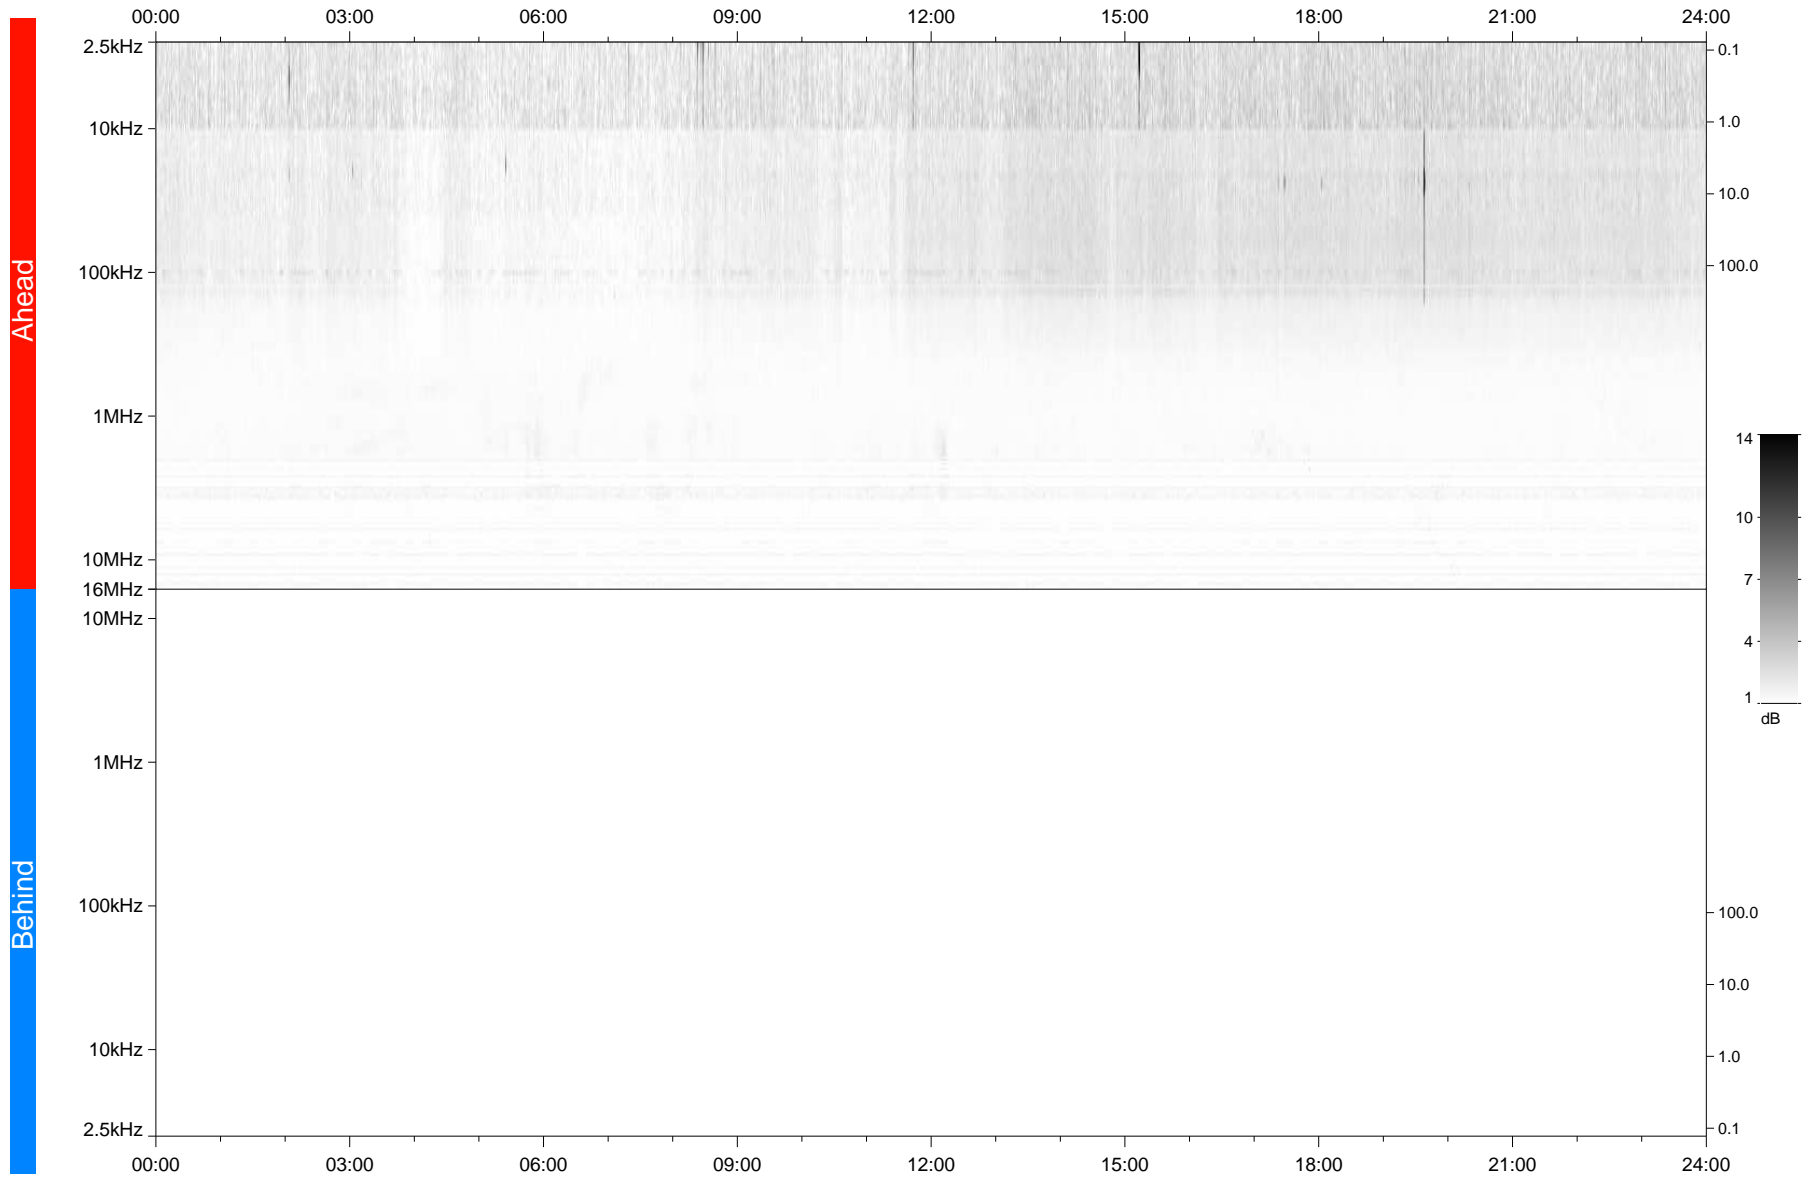

STEREO/WAVES Daily Summary - 11-Jan-2020 (DOY 011)

Ahead source file: swaves_ahead_2020_011_1_05.fin
Ahead PSE Angle: -78.4°

Behind PSE Angle: 80.0°
Behind source file: No STEREO-B data

Time (UTC)

file: stereo_swaves_daily-summary_gray_20200111_v03
made by: space.umn.edu on macOS with IDL 8.8.2 on 2022-09-15 11:09:02, with TMLib V945 / dynspec V311