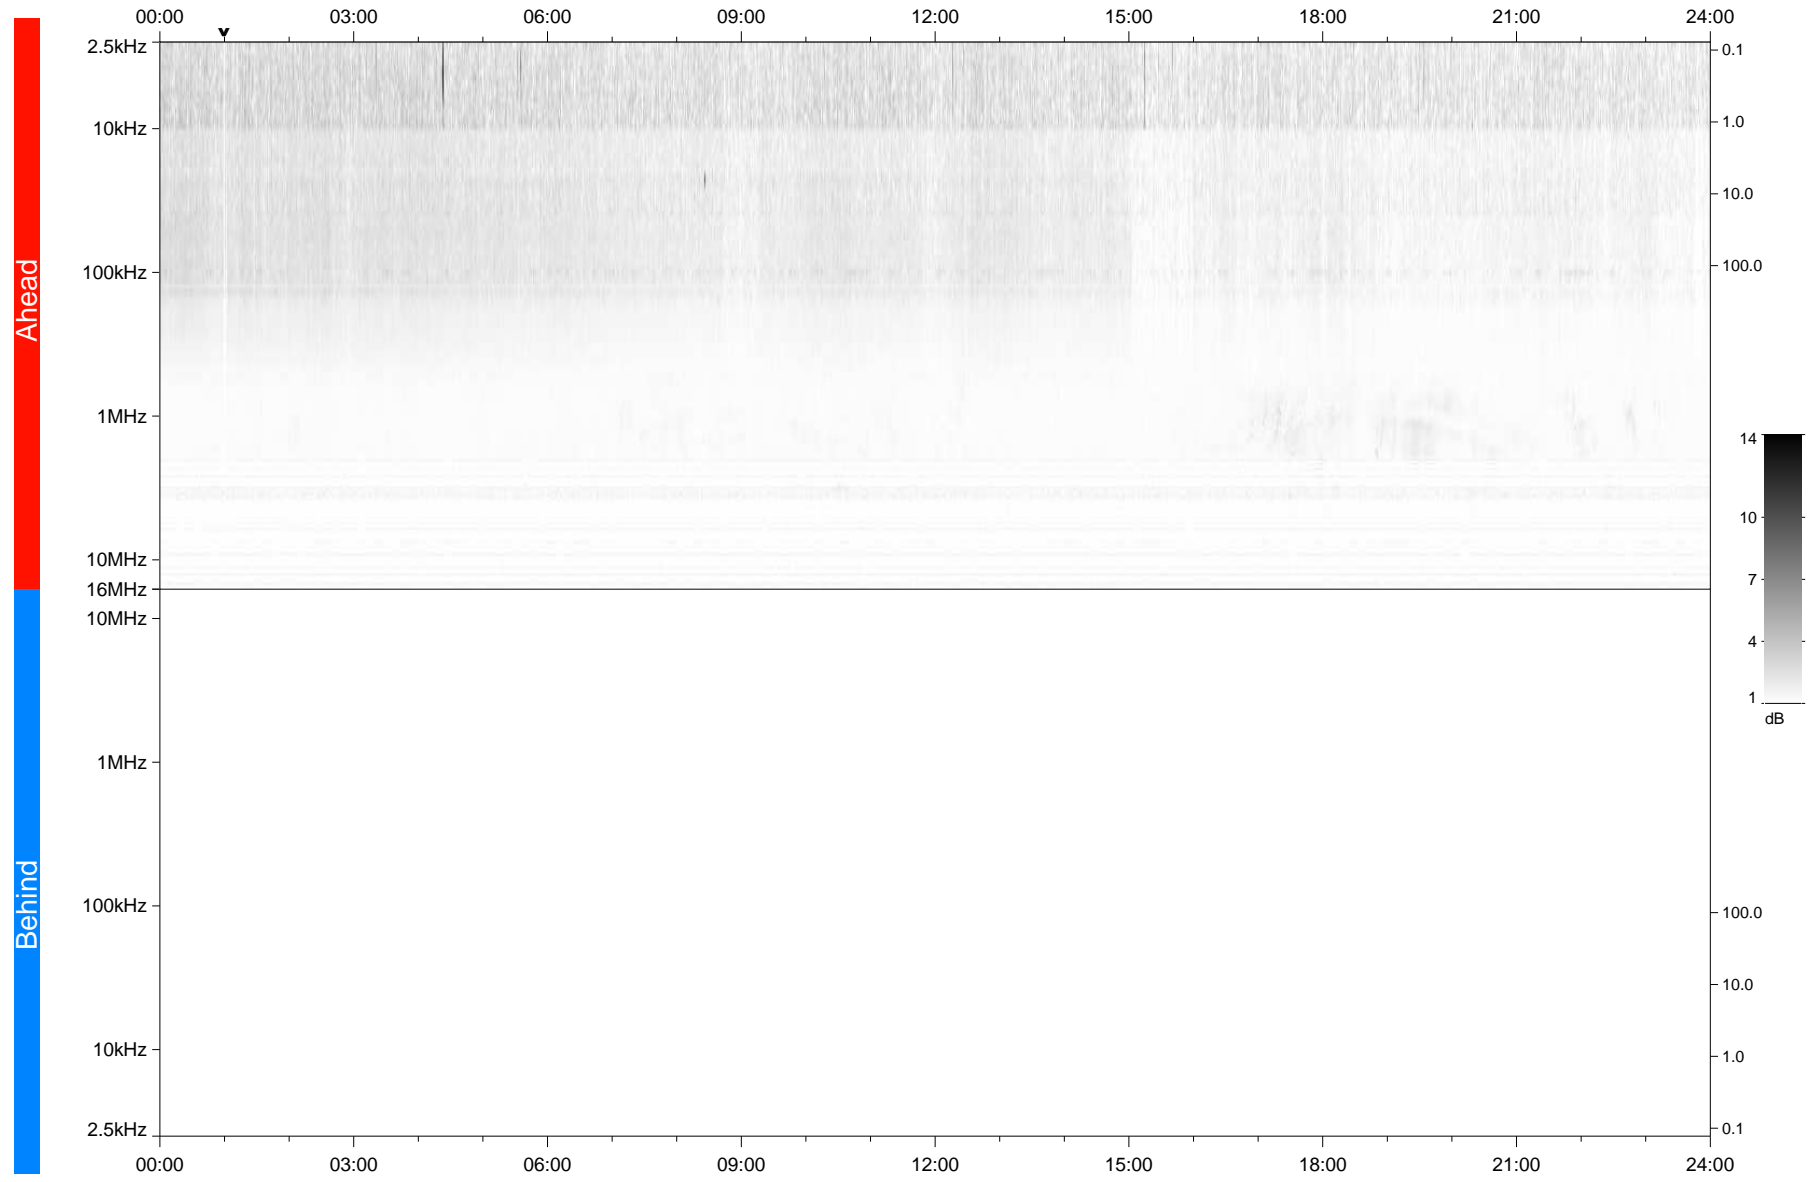

# STEREO/WAVES Daily Summary - 10-Jan-2020 (DOY 010)

Ahead source file: swaves\_ahead\_2020\_010\_1\_05.fin  
Ahead PSE Angle: -78.4°

Behind PSE Angle: 80.0°  
Behind source file: No STEREO-B data

Time (UTC)

file: stereo\_swaves\_daily-summary\_gray\_20200110\_v04  
made by: space.umn.edu on macOS with IDL 8.8.2 on 2022-10-03 11:32:07, with TMLib V945 / dynspec V311