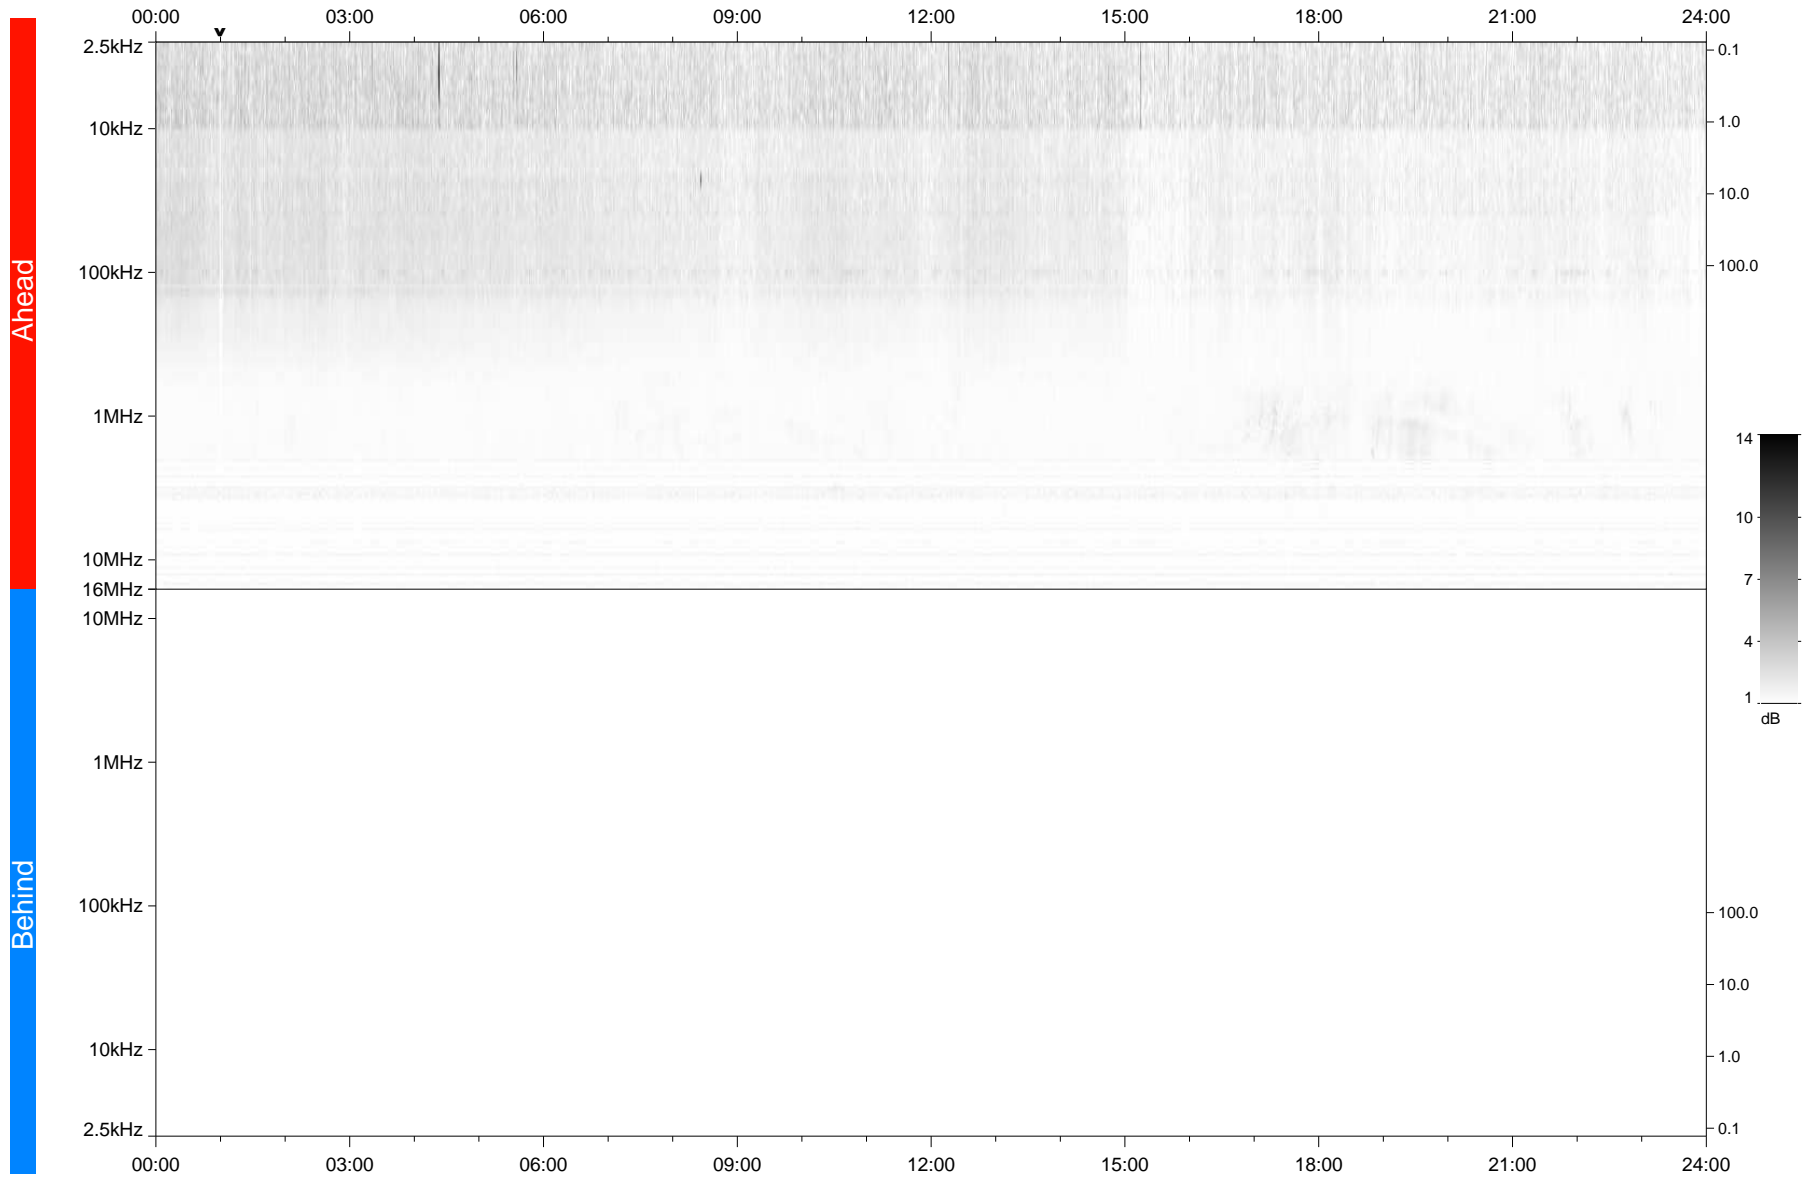

# STEREO/WAVES Daily Summary - 10-Jan-2020 (DOY 010)

Ahead source file: swaves\_ahead\_2020\_010\_1\_05.fin  
Ahead PSE Angle: -78.4°

Behind PSE Angle: 80.0°  
Behind source file: No STEREO-B data

Time (UTC)

file: stereo\_swaves\_daily-summary\_gray\_20200110\_v03  
made by: space.umn.edu on macOS with TDL 8.8.2 on 2022-09-15 11:07:41, with TLib V945 / dynspec V311