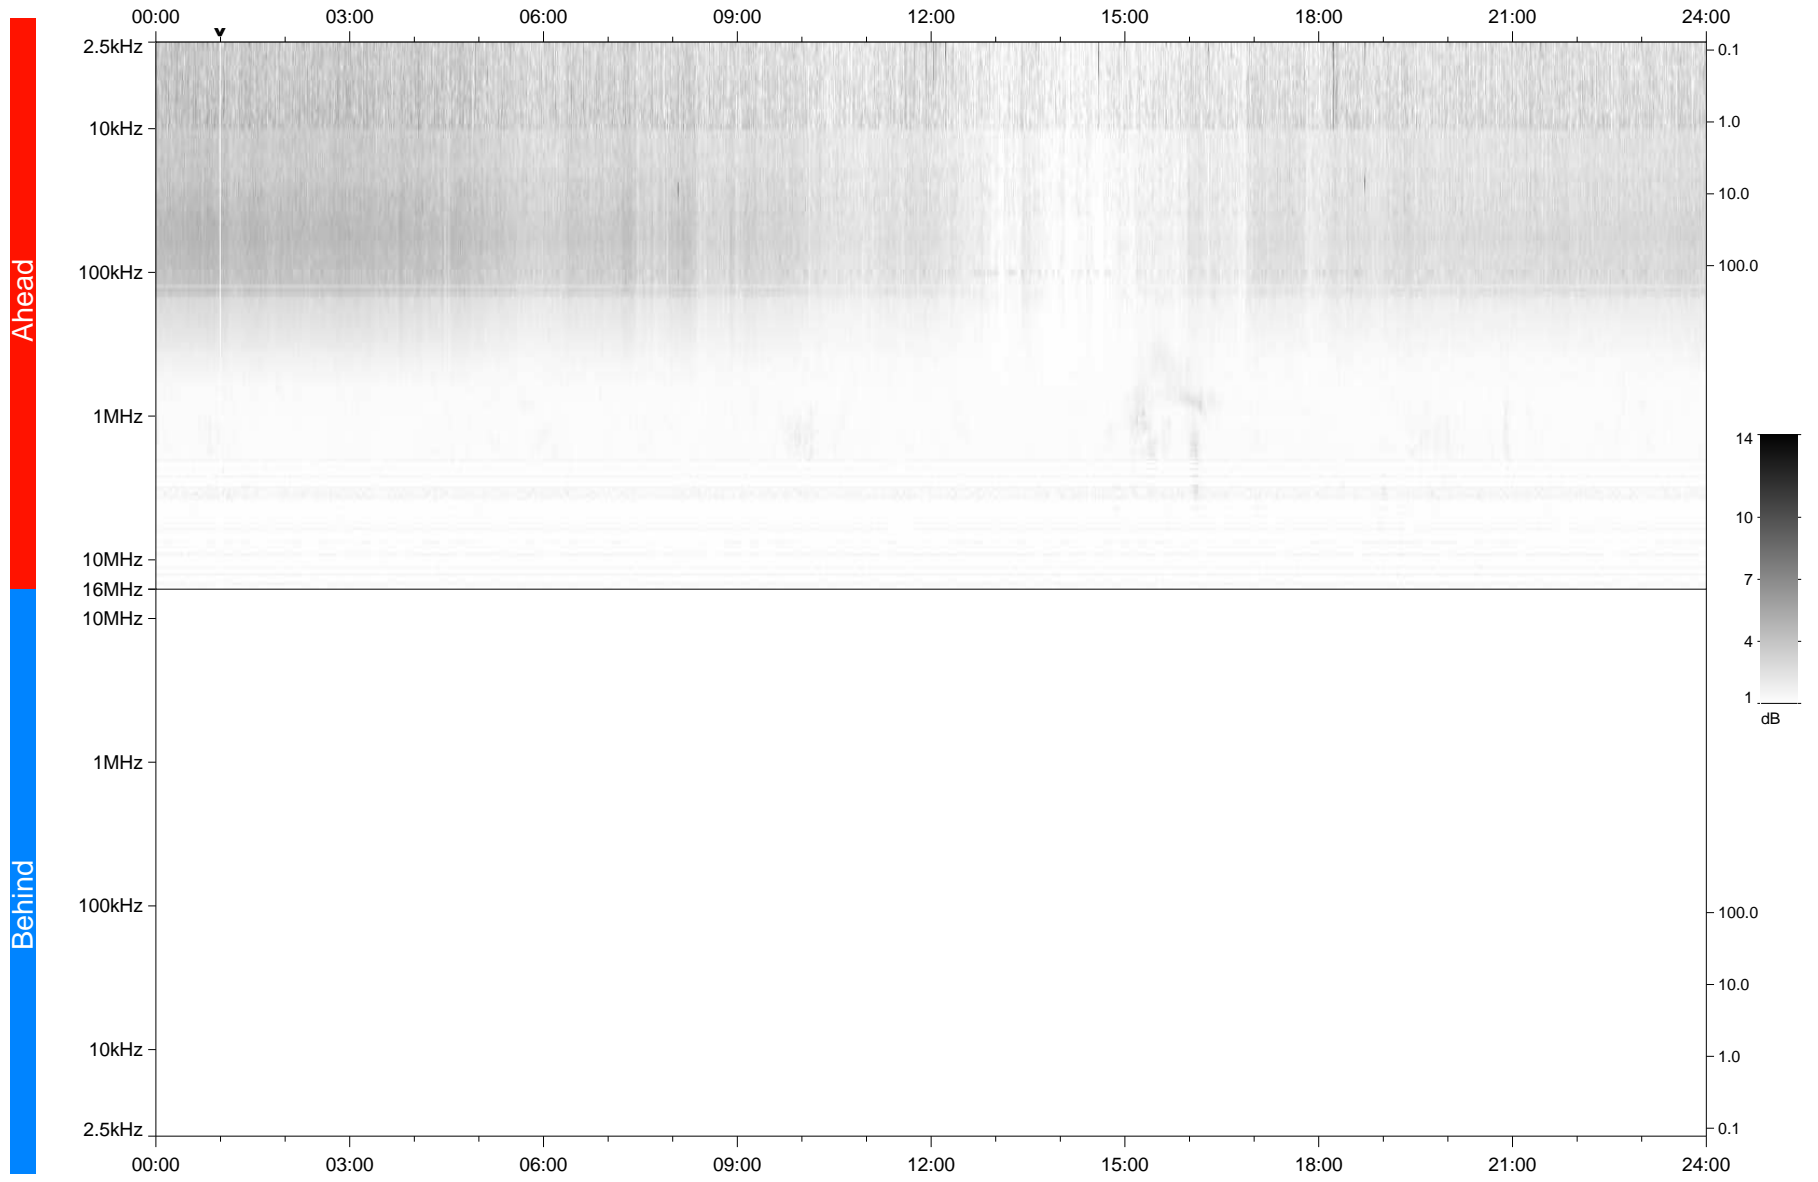

# STEREO/WAVES Daily Summary - 08-Jan-2020 (DOY 008)

Ahead source file: swaves\_ahead\_2020\_008\_1\_05.fin  
Ahead PSE Angle: -78.5°

Behind PSE Angle: 80.1°  
Behind source file: No STEREO-B data

Time (UTC)

file: stereo\_swaves\_daily-summary\_gray\_20200108\_v04  
made by: space.umn.edu on macOS with TDL 8.8.2 on 2022-10-03 11:29:07, with TLib V945 / dynspec V311